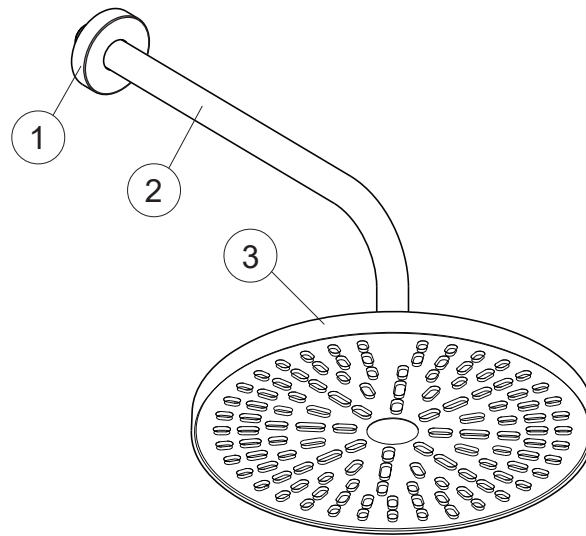

IDEALRAIN

Ideal Standard

For XX:
AA=chrome
XG=silk black

BD827XX

Pos.	Signify	Spare parts-Nr.	Quantity	Pos.	Signify	Spare parts-Nr.	Quantity
1	Escutcheon	B961058XX	1 Set				
2+pos.1	Wall arm 400mm	B9445XX	1 Set				
3	Headshower Ø260mm	BD581XX	1 Pcs.				
4	Handshower, 2F, Ø100mm	BD580XX	1 Pcs.				
5	Wall bracket	BC807XX	1 Pcs.				
6	Shower hose L1750mm	BE175XX	1 Pcs.				