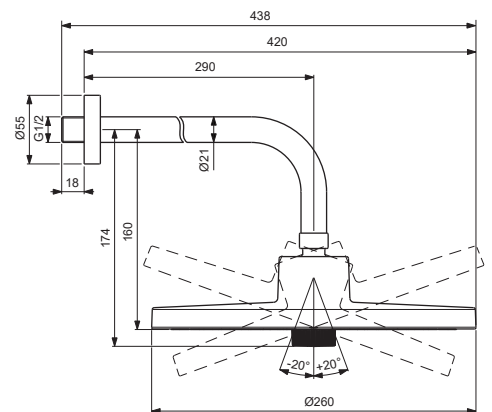

IDEALRAIN

Ideal Standard

For XX:
AA=chrome
XG=silk black

BD827XX

Pos.	Signify	Spare parts-Nr.	Quantity	Pos.	Signify	Spare parts-Nr.	Quantity
1	Escutcheon	B961058XX	1 Set				
2+pos.1	Wall arm 400mm	B9445XX	1 Set				
3	Headshower Ø260mm	BD581XX	1 Pcs.				
4	Handshower, 2F, Ø100mm	BD580XX	1 Pcs.				
5	Wall bracket	BC807XX	1 Pcs.				
6	Shower hose L1750mm	BE175XX	1 Pcs.				