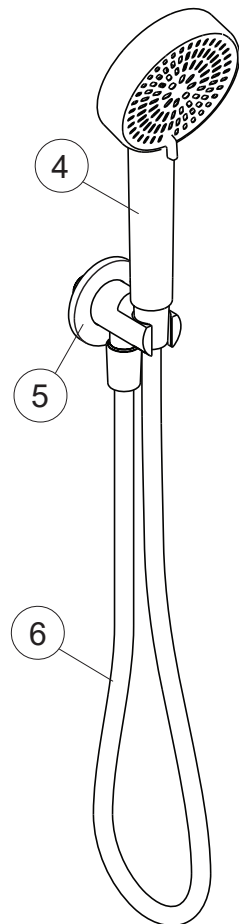

IDEALRAIN

Ideal Standard

For XX:
AA=chrome
XG=silk black

BD827XX

Pos.	Signify	Spare parts-Nr.	Quantity	Pos.	Signify	Spare parts-Nr.	Quantity
1	Escutcheon	B961058XX	1 Set				
2+pos.1	Wall arm 400mm	B9445XX	1 Set				
3	Headshower Ø260mm	BD581XX	1 Pcs.				
4	Handshower, 2F, Ø100mm	BD580XX	1 Pcs.				
5	Wall bracket	BC807XX	1 Pcs.				
6	Shower hose L1750mm	BE175XX	1 Pcs.				