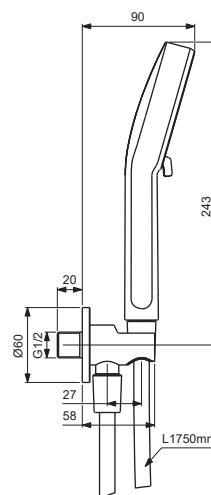

IDEALRAIN

Ideal Standard

For XX:
AA=chrome
XG=silk black

BD827XX

Pos.	Signify	Spare parts-Nr.	Quantity	Pos.	Signify	Spare parts-Nr.	Quantity
1	Escutcheon	B961058XX	1 Set				
2+pos.1	Wall arm 400mm	B9445XX	1 Set				
3	Headshower Ø260mm	BD581XX	1 Pcs.				
4	Handshower, 2F, Ø100mm	BD580XX	1 Pcs.				
5	Wall bracket	BC807XX	1 Pcs.				
6	Shower hose L1750mm	BE175XX	1 Pcs.				