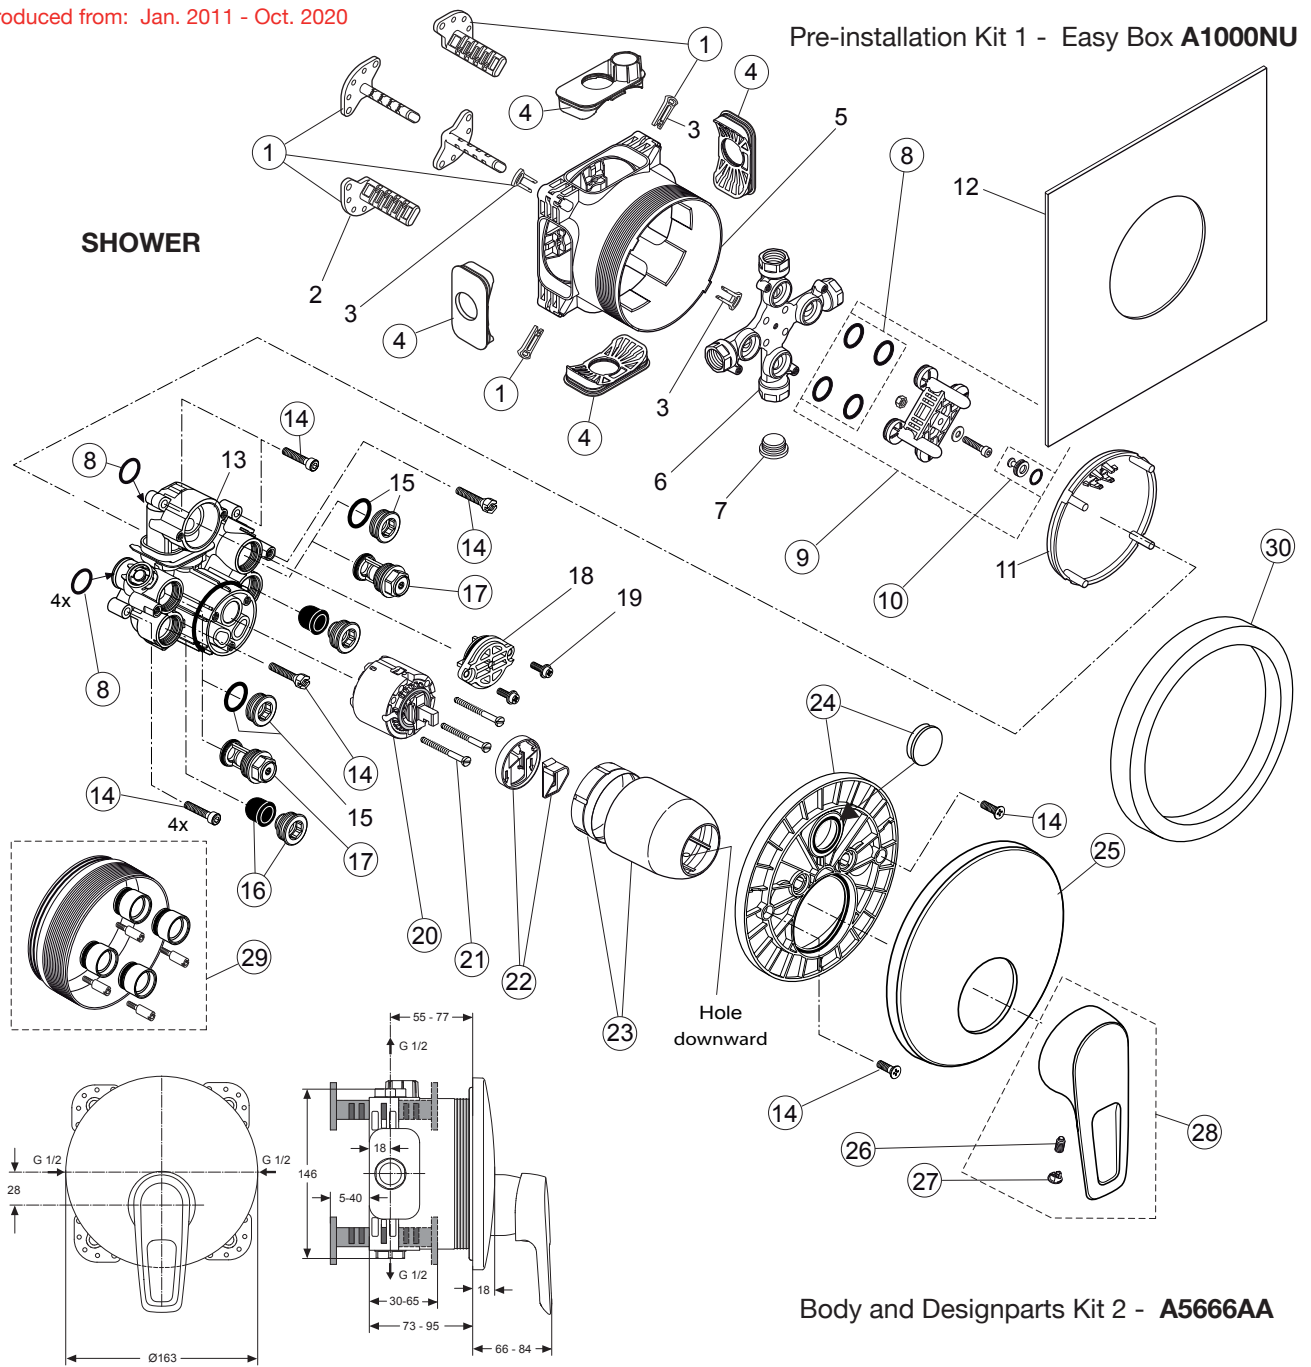

Produced from: Jan. 2011 - Oct. 2020

Replace XX with the appropriate finish code
chrome = AA,

Example spare part order:
A 960 893 AA in chrome

Pos.	Description	Part-Number	Qty.	Pos.	Description	Part-Number	Qty.
1	Installation depth adjustment with clips	A 963 131 NU	1 Set	16	Low noise insert	A 960 891 NU	1 pcs
2	Depth adjustment device			17	Stop valve	A 960 706 NU	2 pcs
3	Adjustment lock (contained in pos. 1)			18	Front cover with o-ring		
4	Side sealing	A 963 132 NU	1 Set	19	Screw M4x12		
5	Built-in box			20	Cartridge with pos.22	A 960 500 NU	1 pcs
6	Multi-way body			21	Cylindrical screw M4x41,7	A 963 335 NU	3 pcs
7	Plug G1/2			22	ECO-kit	A 860 700 NU	1 Set
8	O-ring Ø 17 x 2,5	A 963 143 NU	1 Set	23	Cover + Clamping + O-ring	A 960 893 XX	1 pcs
9	Flushing device with Screw, washer + sealing set	A 963 146 NU	1 Set	24	Escutcheon holder compl.	A 960 895 NU	1 Set
10	Plug with o-ring Ø 12x1,5	A 963 147 NU	1 pcs	25	Escutcheon / Shr curved	A 962 390 XX	1 pcs
11	Cover for built-in box			26	Thread pin M5x10 DIN915	A 963 309 NU	1 pcs
12	Sealing fleece			27	Cap red/blue for handle	A 963 054 NU	1 pcs
13	Body Single lever			28	Lever compl. with Logo ISI	A 963 227 XX	1 pcs
14	Screw set complete	A 960 890 NU	1 Set	29	Extension kit 20mm	A 960 704 NU	1 Set
15	Plug with o-ring				Extension kit 40mm	A 962 476 NU	1 Set
				30	Distance frame 20mm	A 960 705 XX	1 pcs