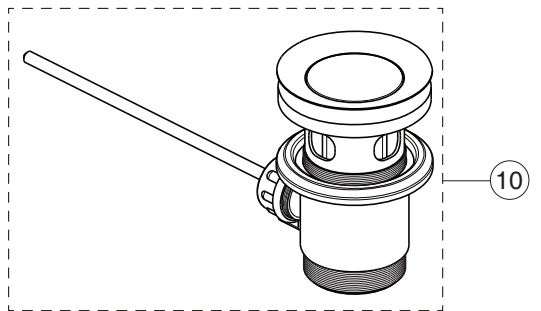

BD847XX

For XX:
AA=chrome
XG=silk black

| Pos. | Signify | Spare parts-Nr. | Quantity | Pos. | Signify | Spare parts-Nr. | Quantity |
|------|---------------------|-----------------|----------|------|---------|-----------------|----------|
| 1 | Lever | B961914XX | 1 Set | | | | |
| 2 | Rubber button | A963751XX | 1 Pcs. | | | | |
| 3 | Rosette | B961915XX | 1 Set | | | | |
| 4 | Screw M33x1.5 | B961916NU | 1 Set | | | | |
| 5 | Cartridge Ø28mm | B961920NU | 1 Set | | | | |
| 6 | Aer.cacheM16.5x1-1G | A860938NU | 1 Set | | | | |
| 7 | Rosette decorative | B961917XX | 1 Pcs. | | | | |
| 8 | O-Ring Ø37.77x2.62 | A962574NU | 1 Pcs. | | | | |
| 9 | Connecting group | B960255NU | 1 Set | | | | |
| 10 | Pop-up drain ass. | B960853XX | 1 Pcs. | | | | |
| 11 | Pull-up rod-compl. | B960900XX | 1 Set | | | | |