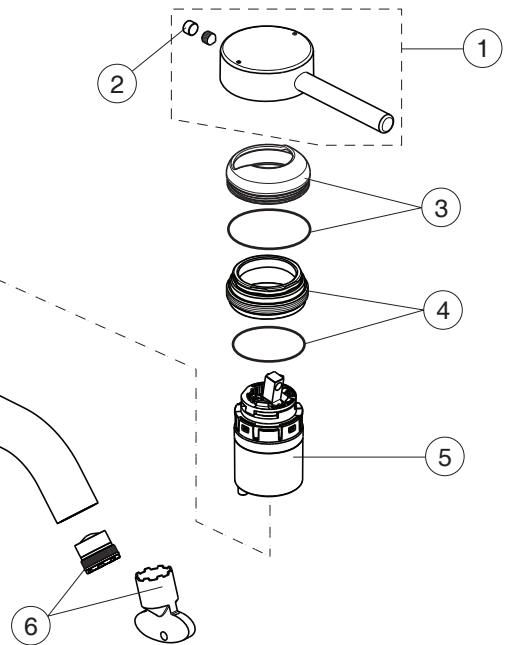

BD847XX

For XX:
AA=chrome
XG=silk black

| Pos. | Signify | Spare parts-Nr. | Quantity | Pos. | Signify | Spare parts-Nr. | Quantity |
|------|---------------------|-----------------|----------|------|---------|-----------------|----------|
| 1 | Lever | B961914XX | 1 Set | | | | |
| 2 | Rubber button | A963751XX | 1 Pcs. | | | | |
| 3 | Rosette | B961915XX | 1 Set | | | | |
| 4 | Screw M33x1.5 | B961916NU | 1 Set | | | | |
| 5 | Cartridge Ø28mm | B961920NU | 1 Set | | | | |
| 6 | Aer.cacheM16.5x1-1G | A860938NU | 1 Set | | | | |
| 7 | Rosette decorative | B961917XX | 1 Pcs. | | | | |
| 8 | O-Ring Ø37.77x2.62 | A962574NU | 1 Pcs. | | | | |
| 9 | Connecting group | B960255NU | 1 Set | | | | |
| 10 | Pop-up drain ass. | B960853XX | 1 Pcs. | | | | |
| 11 | Pull-up rod-compl. | B960900XX | 1 Set | | | | |