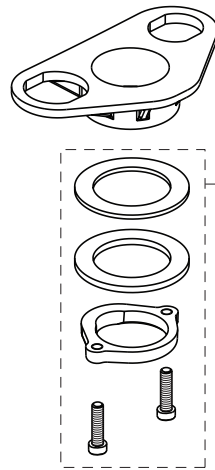

BD847XX

For XX:
AA=chrome
XG=silk black

| Pos. | Signify | Spare parts-Nr. | Quantity | Pos. | Signify | Spare parts-Nr. | Quantity |
|------|---------------------|-----------------|----------|------|---------|-----------------|----------|
| 1 | Lever | B961914XX | 1 Set | | | | |
| 2 | Rubber button | A963751XX | 1 Pcs. | | | | |
| 3 | Rosette | B961915XX | 1 Set | | | | |
| 4 | Screw M33x1.5 | B961916NU | 1 Set | | | | |
| 5 | Cartridge Ø28mm | B961920NU | 1 Set | | | | |
| 6 | Aer.cacheM16.5x1-1G | A860938NU | 1 Set | | | | |
| 7 | Rosette decorative | B961917XX | 1 Pcs. | | | | |
| 8 | O-Ring Ø37.77x2.62 | A962574NU | 1 Pcs. | | | | |
| 9 | Connecting group | B960255NU | 1 Set | | | | |
| 10 | Pop-up drain ass. | B960853XX | 1 Pcs. | | | | |
| 11 | Pull-up rod-compl. | B960900XX | 1 Set | | | | |