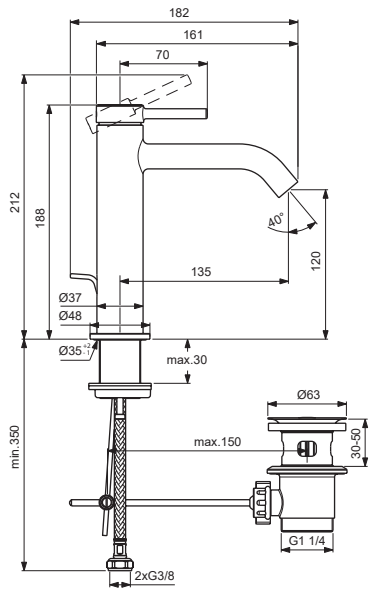

BD847XX

For XX:
AA=chrome
XG=silk black

| Pos. | Signify | Spare parts-Nr. | Quantity | Pos. | Signify | Spare parts-Nr. | Quantity |
|------|---------------------|-----------------|----------|------|---------|-----------------|----------|
| 1 | Lever | B961914XX | 1 Set | | | | |
| 2 | Rubber button | A963751XX | 1 Pcs. | | | | |
| 3 | Rosette | B961915XX | 1 Set | | | | |
| 4 | Screw M33x1.5 | B961916NU | 1 Set | | | | |
| 5 | Cartridge Ø28mm | B961920NU | 1 Set | | | | |
| 6 | Aer.cacheM16.5x1-1G | A860938NU | 1 Set | | | | |
| 7 | Rosette decorative | B961917XX | 1 Pcs. | | | | |
| 8 | O-Ring Ø37.77x2.62 | A962574NU | 1 Pcs. | | | | |
| 9 | Connecting group | B960255NU | 1 Set | | | | |
| 10 | Pop-up drain ass. | B960853XX | 1 Pcs. | | | | |
| 11 | Pull-up rod-compl. | B960900XX | 1 Set | | | | |