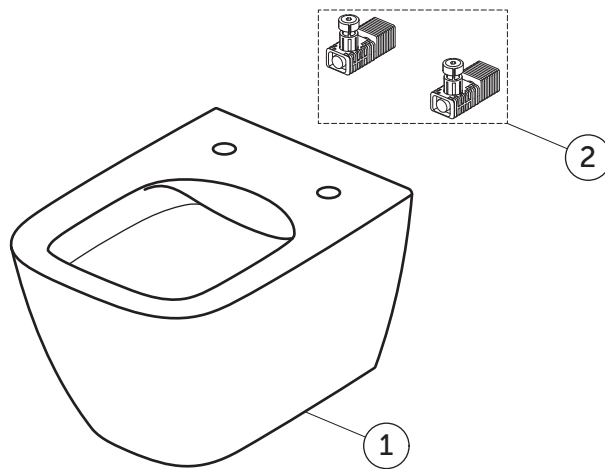

# SPARE PARTS

Wall Hung Bowl  
RimLS+; HF

T4592MA

I.LIFE S

Item	Description	Spare Code
1	WHG BOWL RimLS+ HF WHT	
2	SP EASYFIX+ WH BOWL TOP FIXATION FULL SET	TR16667

Ideal Standard International NV  
Corporate Village – Gent Building  
Da Vincilaan 2  
B1935 – Zaventem  
Belgium