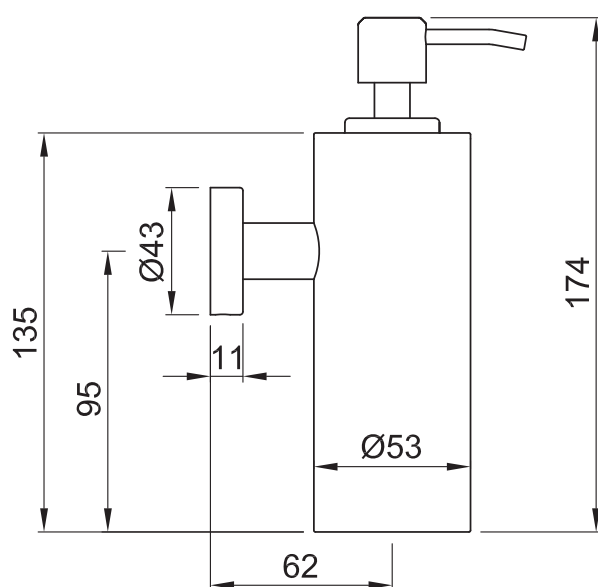

# JEE-O slimline wall soap dispenser

Article code:

801-0040

● Brushed

801-0043

● Structured black

801-0044

● PVD coated bronze

801-0045

● PVD coated matt gold

Material:

Stainless Steel r304

Cleaning instructions:

download JEE-O shower and taps manual on our website: [www.jee-o.com](http://www.jee-o.com)

Dimension package:

L 18,5 x W 10 x H 6 cm