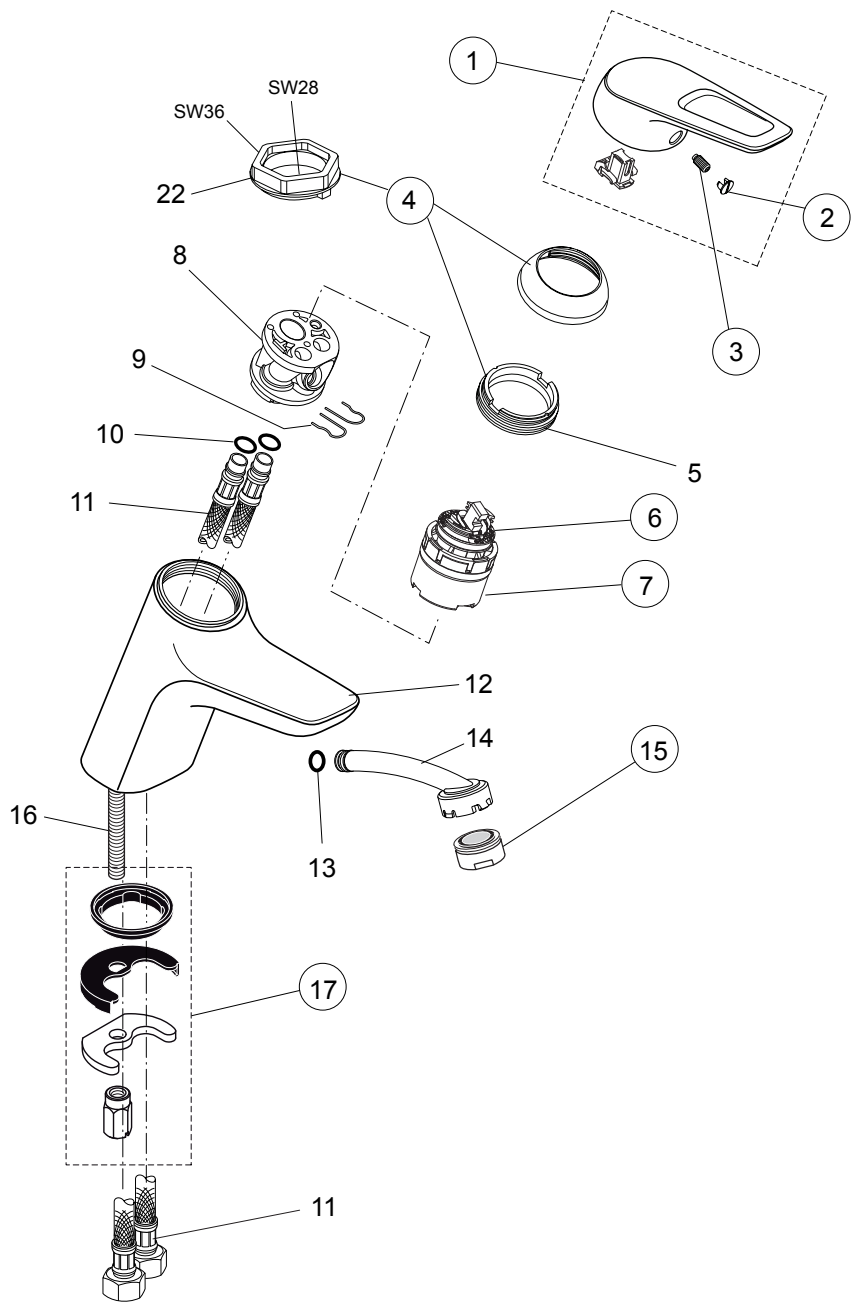

Ceramix Blue

Produced from: Jun. 2019 - Nov. 2020

SL basin mixer flex. hose  
without pop-up waste  
chrome

**A5647AA**

Pos.	Description	Part-Number	Qty.	Pos.	Description	Part-Number	Qty.
1	Lever cpl. with Logo ISI	<b>A 963 313 AA</b>	1 pcs	12	Body / container		
2	Cap red/blue for handle	<b>A 963 054 NU</b>	1 pcs	13	O-ring Ø 8x1,5		
3	Thread pin M5x10 DIN915	<b>A 963 309 NU</b>	1 pcs	14	Inlet WT with M24x1		
4	Cover + pos.5 + key	<b>B 960 862 AA</b>	1 pcs	15	Aerator M24x1 -A-	<b>A 960 321 AA</b>	1 pcs
5	Thread ring M43x1,5 / M41x1,5			16	Stud M8x56		
6	Hot-Limit-Stop Cartridge	<b>A 861 181 NU</b>	1 pcs	17	Fixation kit universal	<b>A 960 001 NU</b>	1 Set
7	Cartridge Ø40 complete	<b>A 861 156 NU*</b>	1 pcs	18	Insert for socket wrench ( key for pos. 5 )		
8	Manifold						
9	Clip						
10	O-ring Ø 10x2,5						
11	Flex. hose / Clip / G3/8						

Pos.	Description	Part-Number	Qty.	Pos.	Description	Part-Number	Qty.
1	Lever cpl. with Logo ISI	<b>A 963 313 XX</b>	1 pcs	12	Body / container		
2	Cap red/blue for handle	<b>A 963 054 NU</b>	1 pcs	13	O-ring Ø 8x1,5		
3	Thread pin M5x10 DIN915	<b>A 963 309 NU</b>	1 pcs	14	Inlet WT with M24x1		
4	Cover + pos.5 + key	<b>B 960 862 XX</b>	1 pcs	15	Aerator M24x1 -A-	<b>A 960 321 XX</b>	1 pcs
5	Thread ring M43x1,5 / M41x1,5			16	Stud M8x56		
6	ECO-function / Hot limiter	<b>A 963 314 NU</b>	1 Set	17	Fixation kit universal	<b>A 960 001 NU</b>	1 Set
7	Cartridge Ø40 complete	<b>A 963 785 NU</b>	1 pcs	18	Insert for socket wrench ( key for pos. 5 )		
8	Manifold						
9	Clip						
10	O-ring Ø 10x2,5						
11	Flex. hose / Clip / G3/8						