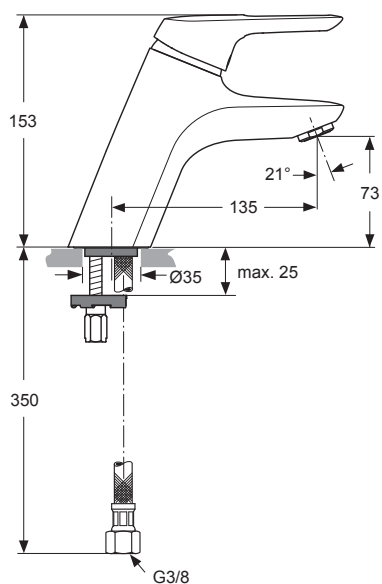

Ceramix Blue A5647..

Ideal Standard

Produced from: Dec. 2020

SL basin mixer flex. hose
without pop-up waste
chrome

A5647AA