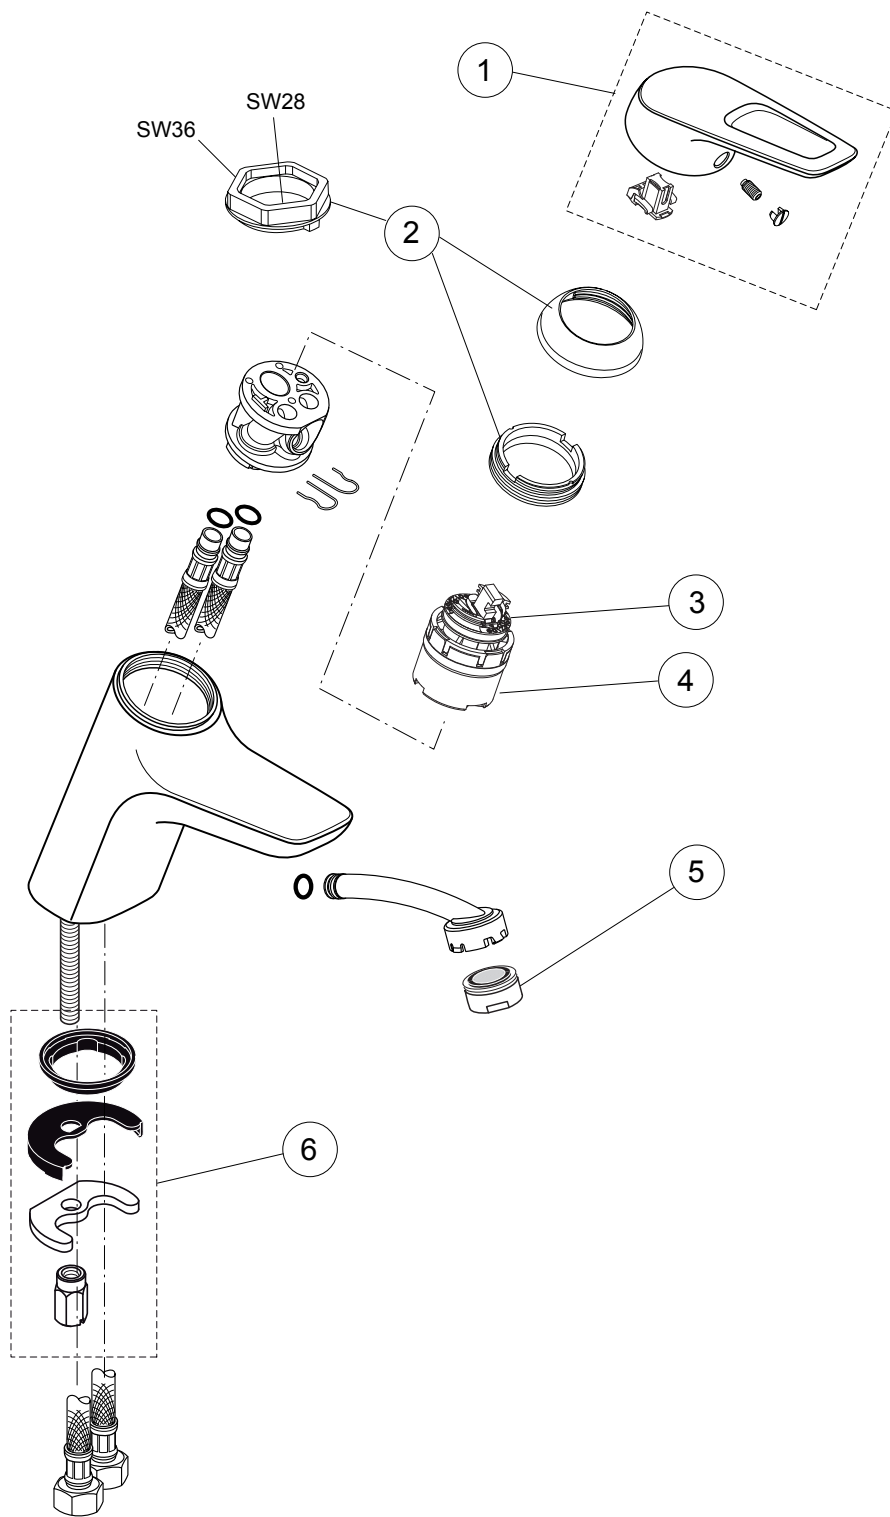

Pos.	Description	Part-Number	Qty.	Pos.	Description	Part-Number	Qty.
1	Lever cpl. with Logo ISI	A 963 313 AA	1 pcs				
2	Cover + key	B 960 862 AA	1 Set				
3	Hot-Limit-Stop Cartridge	A 861 181 NU	1 pcs				
4	Cartridge Ø40 complete	A 861 156 NU*	1 pcs				
5	Aerator M24x1 -A-	A 960 321 AA	1 pcs				
6	Fixation kit universal	A 960 001 NU	1 Set				

Ceramix Blue