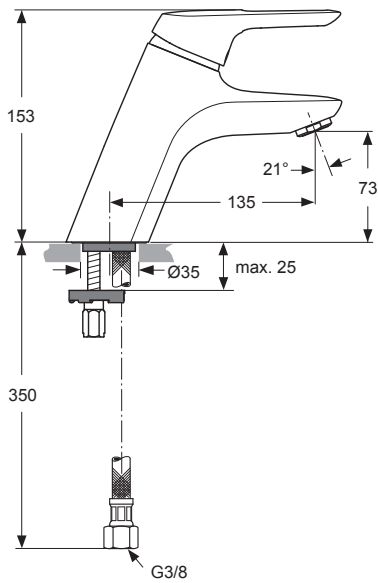

Ceramix Blue

Produced from: Jun. 2019 - Nov. 2020

SL basin mixer flex. hose  
without pop-up waste  
chrome

**A5647AA**

Pos.	Description	Part-Number	Qty.	Pos.	Description	Part-Number	Qty.
1	Lever cpl. with Logo ISI	<b>A 963 313 AA</b>	1 pcs	12	Body / container		
2	Cap red/blue for handle	<b>A 963 054 NU</b>	1 pcs	13	O-ring Ø 8x1,5		
3	Thread pin M5x10 DIN915	<b>A 963 309 NU</b>	1 pcs	14	Inlet WT with M24x1		
4	Cover + pos.5 + key	<b>B 960 862 AA</b>	1 pcs	15	Aerator M24x1 -A-	<b>A 960 321 AA</b>	1 pcs
5	Thread ring M43x1,5 / M41x1,5			16	Stud M8x56		
6	Hot-Limit-Stop Cartridge	<b>A 861 181 NU</b>	1 pcs	17	Fixation kit universal	<b>A 960 001 NU</b>	1 Set
7	Cartridge Ø40 complete	<b>A 861 156 NU*</b>	1 pcs	18	Insert for socket wrench ( key for pos. 5 )		
8	Manifold						
9	Clip						
10	O-ring Ø 10x2,5						
11	Flex. hose / Clip / G3/8						

Pos.	Description	Part-Number	Qty.	Pos.	Description	Part-Number	Qty.
1	Lever cpl. with Logo ISI	<b>A 963 313 XX</b>	1 pcs	12	Body / container		
2	Cap red/blue for handle	<b>A 963 054 NU</b>	1 pcs	13	O-ring Ø 8x1,5		
3	Thread pin M5x10 DIN915	<b>A 963 309 NU</b>	1 pcs	14	Inlet WT with M24x1		
4	Cover + pos.5 + key	<b>B 960 862 XX</b>	1 pcs	15	Aerator M24x1 -A-	<b>A 960 321 XX</b>	1 pcs
5	Thread ring M43x1,5 / M41x1,5			16	Stud M8x56		
6	ECO-function / Hot limiter	<b>A 963 314 NU</b>	1 Set	17	Fixation kit universal	<b>A 960 001 NU</b>	1 Set
7	Cartridge Ø40 complete	<b>A 963 785 NU</b>	1 pcs	18	Insert for socket wrench ( key for pos. 5 )		
8	Manifold						
9	Clip						
10	O-ring Ø 10x2,5						
11	Flex. hose / Clip / G3/8						