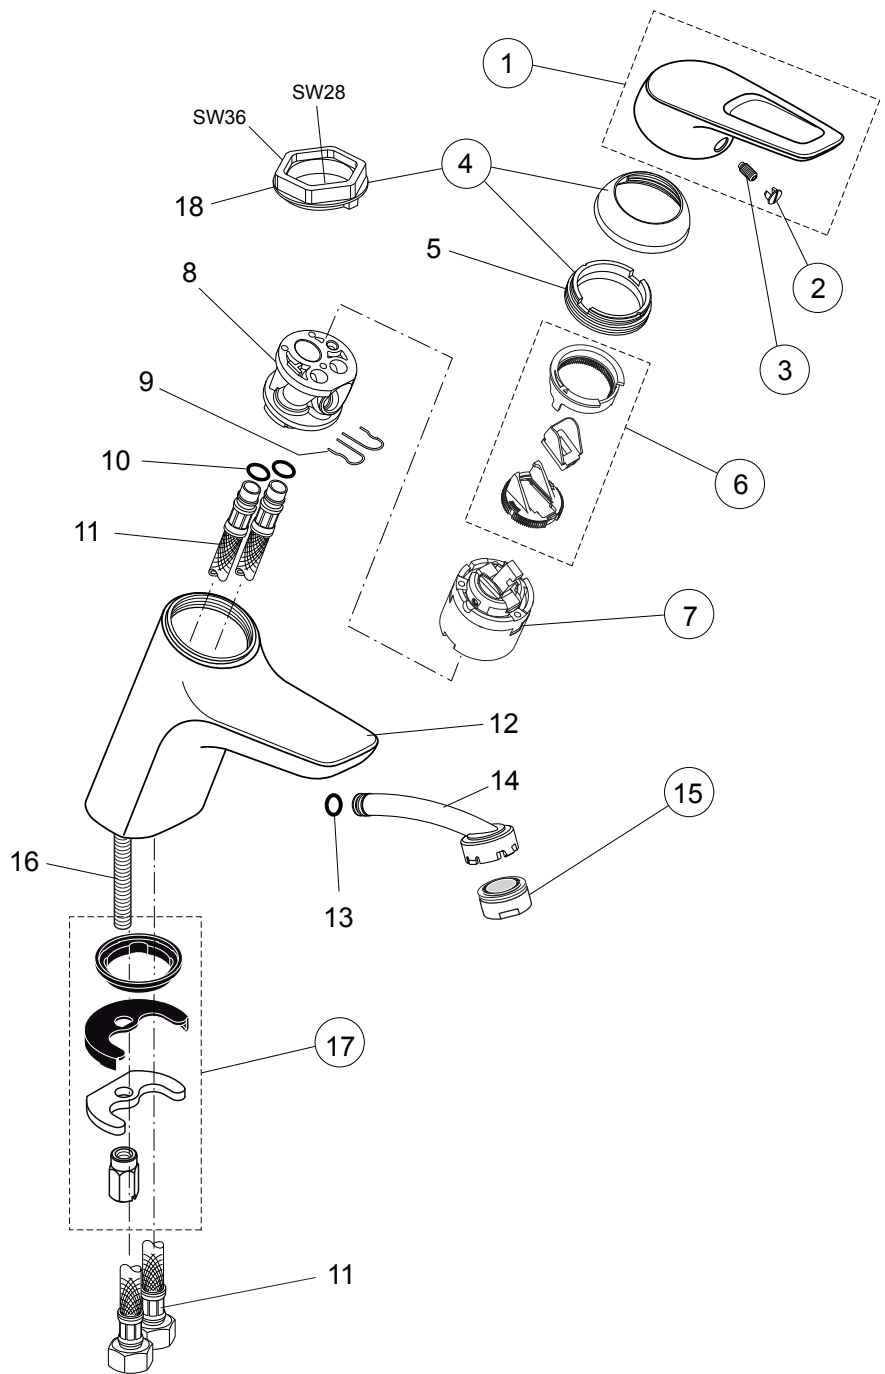

Ceramix Blue

Produced from: Jun. 2019 - Nov. 2020

SL basin mixer flex. hose  
without pop-up waste  
chrome

**A5647AA**

Pos.	Description	Part-Number	Qty.	Pos.	Description	Part-Number	Qty.
1	Lever cpl. with Logo ISI	<b>A 963 313 AA</b>	1 pcs	12	Body / container		
2	Cap red/blue for handle	<b>A 963 054 NU</b>	1 pcs	13	O-ring Ø 8x1,5		
3	Thread pin M5x10 DIN915	<b>A 963 309 NU</b>	1 pcs	14	Inlet WT with M24x1		
4	Cover + pos.5 + key	<b>B 960 862 AA</b>	1 pcs	15	Aerator M24x1 -A-	<b>A 960 321 AA</b>	1 pcs
5	Thread ring M43x1,5 / M41x1,5			16	Stud M8x56		
6	Hot-Limit-Stop Cartridge	<b>A 861 181 NU</b>	1 pcs	17	Fixation kit universal	<b>A 960 001 NU</b>	1 Set
7	Cartridge Ø40 complete	<b>A 861 156 NU*</b>	1 pcs	18	Insert for socket wrench ( key for pos. 5 )		
8	Manifold						
9	Clip						
10	O-ring Ø 10x2,5						
11	Flex. hose / Clip / G3/8						

Produced from: Jan. 2011 - Jun 2019

SL basin mixer flex. hose  
without pop-up waste  
chrome

**A5647AA**

**Replace XX with the appropriate finish code**  
chrome = AA,

Example spare part order:  
**A 963 313 AA** in chrome

Pos.	Description	Part-Number	Qty.	Pos.	Description	Part-Number	Qty.
1	Lever cpl. with Logo ISI	<b>A 963 313 XX</b>	1 pcs	12	Body / container		
2	Cap red/blue for handle	<b>A 963 054 NU</b>	1 pcs	13	O-ring Ø 8x1,5		
3	Thread pin M5x10 DIN915	<b>A 963 309 NU</b>	1 pcs	14	Inlet WT with M24x1		
4	Cover + pos.5 + key	<b>B 960 862 XX</b>	1 pcs	15	Aerator M24x1 -A-	<b>A 960 321 XX</b>	1 pcs
5	Thread ring M43x1,5 / M41x1,5			16	Stud M8x56		
6	ECO-function / Hot limiter	<b>A 963 314 NU</b>	1 Set	17	Fixation kit universal	<b>A 960 001 NU</b>	1 Set
7	Cartridge Ø40 complete	<b>A 963 785 NU</b>	1 pcs	18	Insert for socket wrench ( key for pos. 5 )		
8	Manifold						
9	Clip						
10	O-ring Ø 10x2,5						
11	Flex. hose / Clip / G3/8						