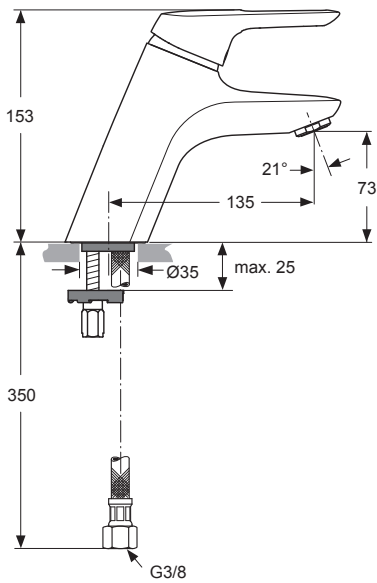

Ceramix Blue

Produced from: Jun. 2019 - Nov. 2020

SL basin mixer flex. hose  
without pop-up waste  
chrome

**A5647AA**

Pos.	Description	Part-Number	Qty.	Pos.	Description	Part-Number	Qty.
1	Lever cpl. with Logo ISI	<b>A 963 313 AA</b>	1 pcs	12	Body / container		
2	Cap red/blue for handle	<b>A 963 054 NU</b>	1 pcs	13	O-ring Ø 8x1,5		
3	Thread pin M5x10 DIN915	<b>A 963 309 NU</b>	1 pcs	14	Inlet WT with M24x1		
4	Cover + pos.5 + key	<b>B 960 862 AA</b>	1 pcs	15	Aerator M24x1 -A-	<b>A 960 321 AA</b>	1 pcs
5	Thread ring M43x1,5 / M41x1,5			16	Stud M8x56		
6	Hot-Limit-Stop Cartridge	<b>A 861 181 NU</b>	1 pcs	17	Fixation kit universal	<b>A 960 001 NU</b>	1 Set
7	Cartridge Ø40 complete	<b>A 861 156 NU*</b>	1 pcs	18	Insert for socket wrench ( key for pos. 5 )		
8	Manifold						
9	Clip						
10	O-ring Ø 10x2,5						
11	Flex. hose / Clip / G3/8						

Produced from: Jan. 2011 - Jun 2019

SL basin mixer flex. hose  
without pop-up waste  
chrome

**A5647AA**

**Replace XX with the appropriate finish code**  
chrome = AA,

Example spare part order:  
**A 963 313 AA** in chrome

Pos.	Description	Part-Number	Qty.	Pos.	Description	Part-Number	Qty.
1	Lever cpl. with Logo ISI	<b>A 963 313 XX</b>	1 pcs	12	Body / container		
2	Cap red/blue for handle	<b>A 963 054 NU</b>	1 pcs	13	O-ring Ø 8x1,5		
3	Thread pin M5x10 DIN915	<b>A 963 309 NU</b>	1 pcs	14	Inlet WT with M24x1		
4	Cover + pos.5 + key	<b>B 960 862 XX</b>	1 pcs	15	Aerator M24x1 -A-	<b>A 960 321 XX</b>	1 pcs
5	Thread ring M43x1,5 / M41x1,5			16	Stud M8x56		
6	ECO-function / Hot limiter	<b>A 963 314 NU</b>	1 Set	17	Fixation kit universal	<b>A 960 001 NU</b>	1 Set
7	Cartridge Ø40 complete	<b>A 963 785 NU</b>	1 pcs	18	Insert for socket wrench ( key for pos. 5 )		
8	Manifold						
9	Clip						
10	O-ring Ø 10x2,5						
11	Flex. hose / Clip / G3/8						