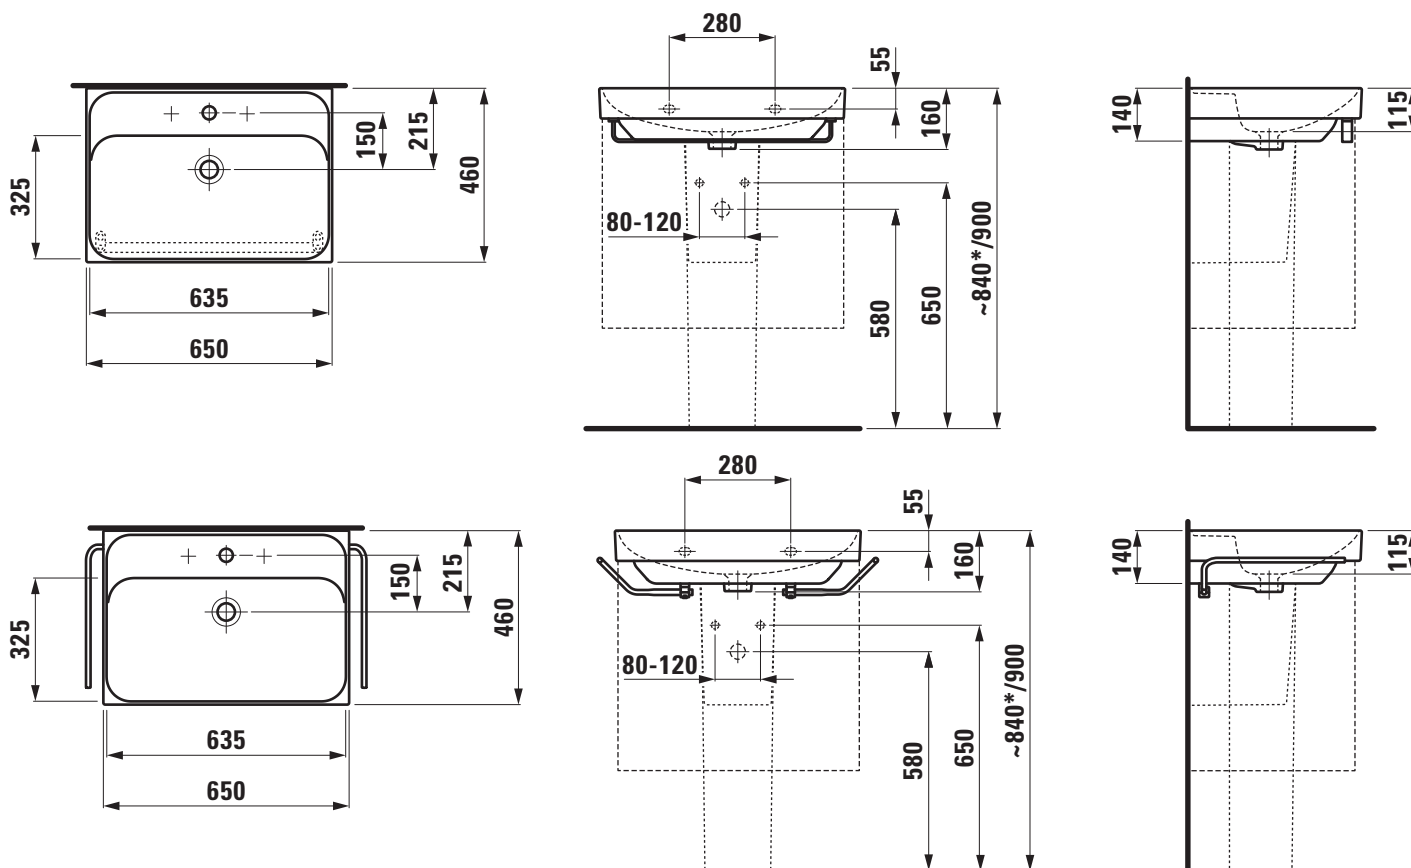

TECHNICAL DATA

Order no.	81011.4
Certified to	EN 31
Dimensions	650 x 460 mm
Inside dimensions of the basin	635 x 325 mm
Basin capacity	6.0 litre (up to bottom line of the overflow)
Specification	Charge 104 – 1 centre tap hole
Special specification	Charge 109 – without tap holes Charge 111 – 1 tap hole, without overflow Charge 112 – without tap hole, without overflow Charge 136 – 3 tap holes, distance 8 inches
Weight	16,2 kg
Accessories excl.	Siphon cover, order no. 81995.1, 81996.3 (3 tap holes not possible) Pedestal, order no. 81995.0, 81996.2

Accessories excl.	Towel rail 600 mm, order no. 38112.4 Towel holder right, order no. 38212.0 Towel holder left, order no. 38212.1
Mounting acc. excl.	Mounting set M10 x 140 mm, order no. 89988.2
Colours	see colour table

SPECIFICATION TEXT

Countertop basin Laufen-MEDA, sanitary ceramic
EN 31
dimensions 650 x 460 mm
1 centre tap hole
Special feature: overflow channel glazed
Further options / accessories: Surface refinement LCC (only white),
without tap holes, 1 tap hole/without overflow, without tap hole/overflow,
3 tap holes distance 8 inches, siphon cover, pedestal, bathtubs,
furniture
Order no. 81011.4

TECHNICAL DRAWINGS / S 1 : 20

* = Effective height must be fixed according to the height of the pedestal.