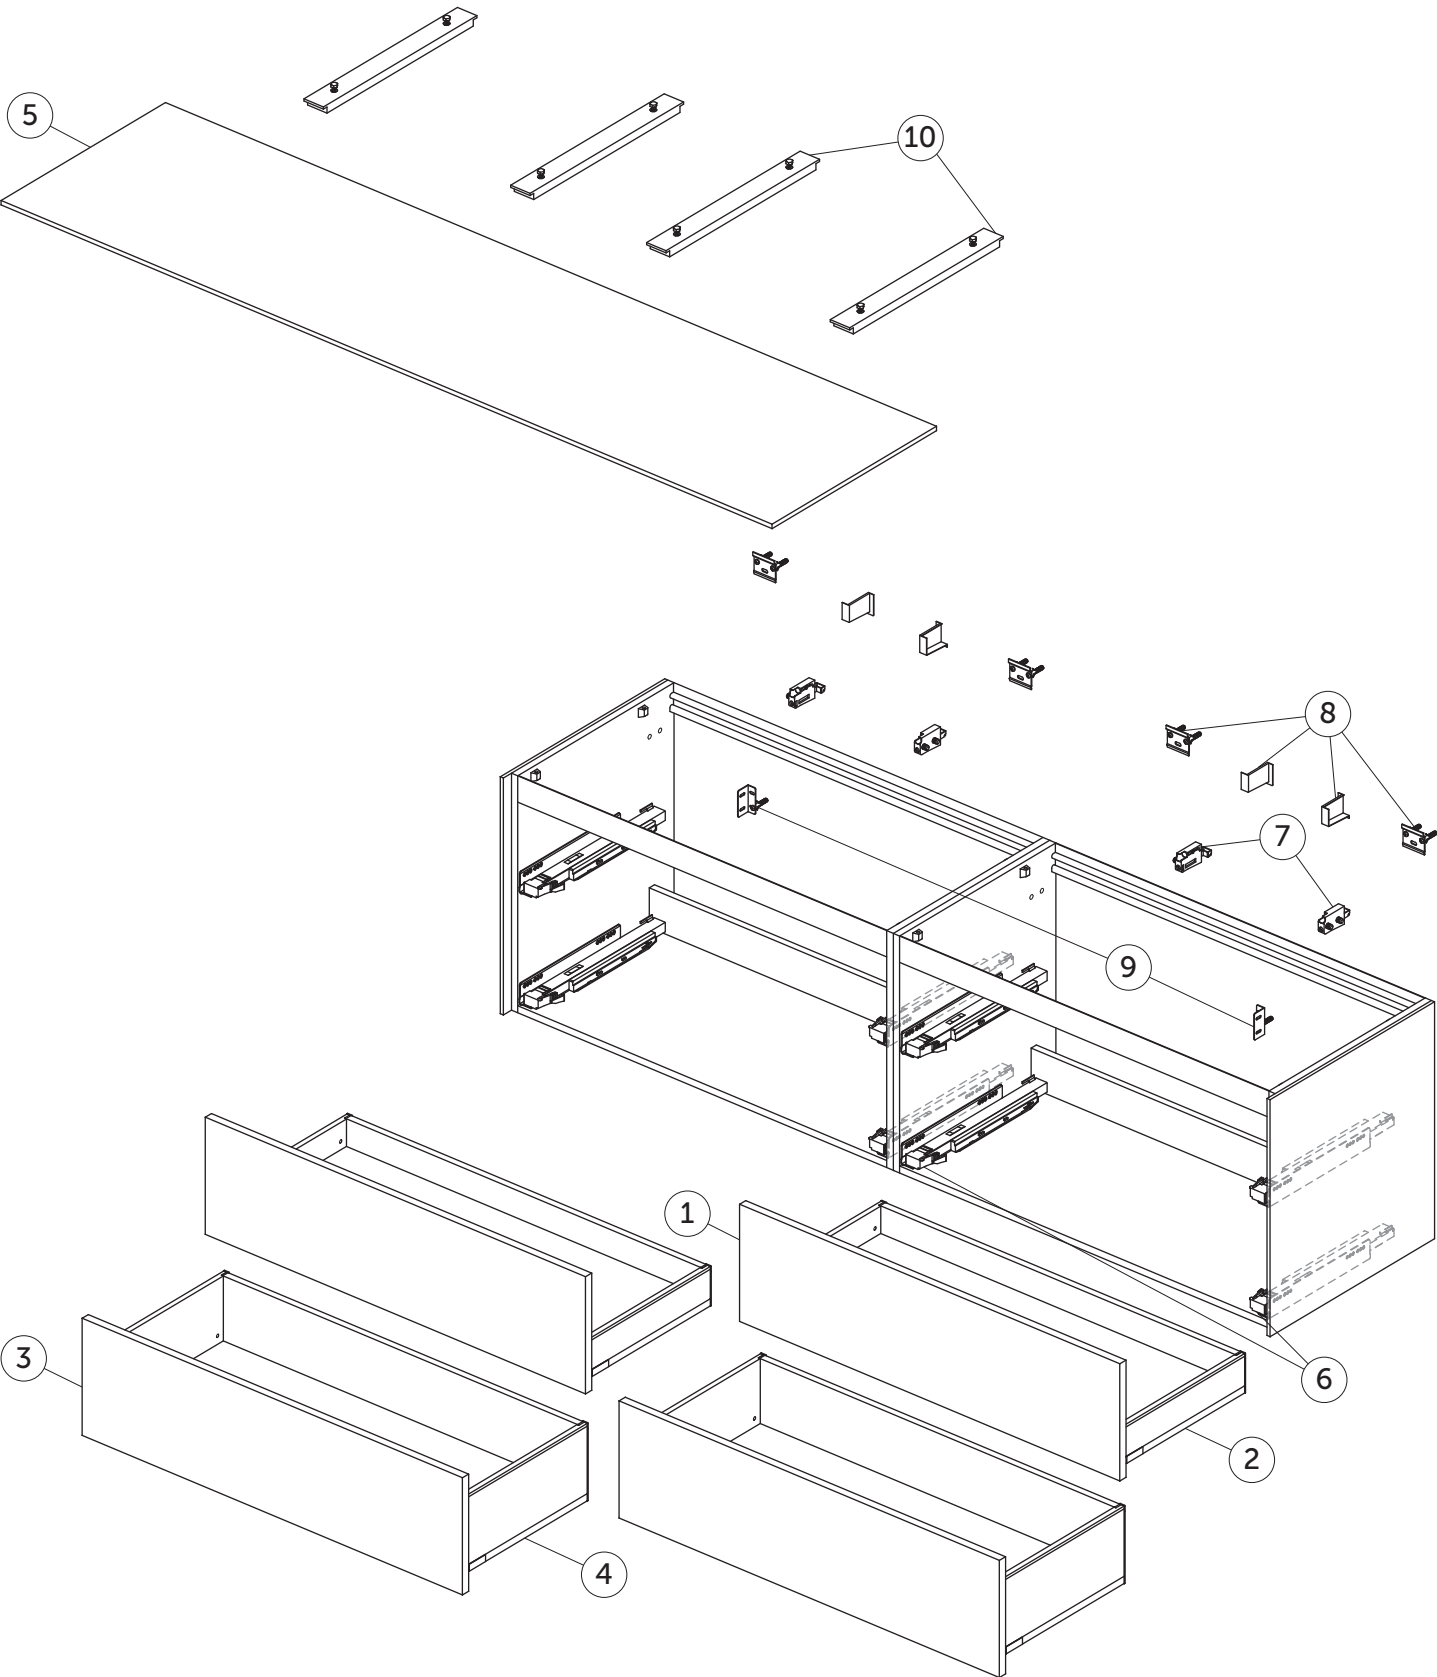

SPARE PARTS

Basin Unit 2000
4 drawers

SPARE PARTS

Basin Unit 2000
4 drawers

Item	Description	Colour/Finish	Code No.	Quantity
1	Upper Drawer front panel 980 x 267	Y1 - Matt White Y2 - Matt Anthracite Y3 - Matt Sunset Y4 - Smoked Oak Y5 - Dark Walnut Y6 - Light Oak	TV757Y1 TV757Y2 TV757Y3 TV757Y4 TV757Y5 TV757Y6	1
2	Upper Drawer structure box 100 x 50.5	Y2 - Matt Anthracite	TV792Y2	1
3	Lower Drawer front panel 980 x 267	Y1 - Matt White Y2 - Matt Anthracite Y3 - Matt Sunset Y4 - Smoked Oak Y5 - Dark Walnut Y6 - Light Oak	TV759Y1 TV759Y2 TV759Y3 TV759Y4 TV759Y5 TV759Y6	1
4	Lower Drawer structure box 100 x 50.5	Y2 - Matt Anthracite	TV793Y2	1
5	Worktop 1987 x 505 no cut	Y1 - Matt White Y2 - Matt Anthracite Y3 - Matt Sunset Y4 - Smoked Oak Y5 - Dark Walnut Y6 - Light Oak	TV781Y1 TV781Y2 TV781Y3 TV781Y4 TV781Y5 TV781Y6	1
6	Runners 400 Push KIT		TV76967	pair
7	Hanging brackets KIT 1		RV08267	pair
8	Wall fixation KIT 1 new		TV72667	14
9	Safety KIT (brackets, screws & plugs)		TV38767	12
10	Worktop adjustable support KIT		UV24067	pair