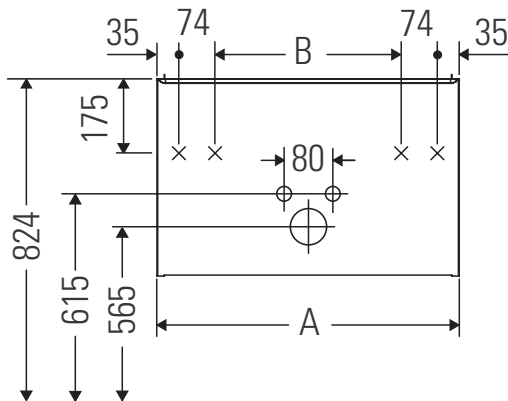

D-Neo

DE 4364

Montageanleitung

A	B	W	X
mm	mm	mm	mm
1210	992	26	824

ME by Starck # 233612 / # 236112..00

A	B	W	X
mm	mm	mm	mm
1210	992	26	824

ME by Starck # 236112..24

Verwendungshinweise