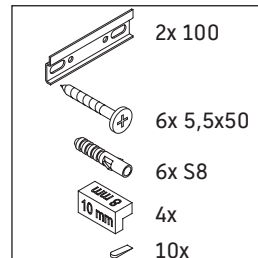

D-Neo

DE 4364

Montageanleitung

A	B	W	X
mm	mm	mm	mm
1210	992	26	824

ME by Starck # 233612 / # 236112..00

A	B	W	X
mm	mm	mm	mm
1210	992	26	824

ME by Starck # 236112..24

Verwendungshinweise