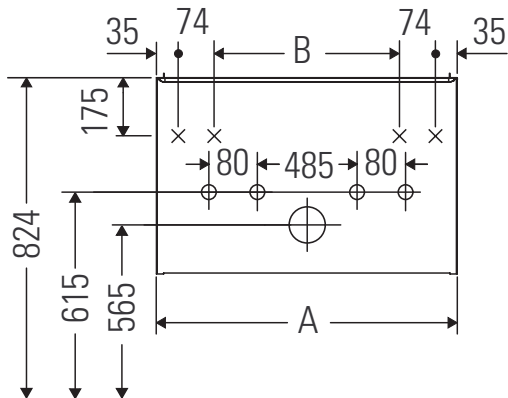

D-Neo

DE 4364

Montageanleitung

A	B	W	X
mm	mm	mm	mm
1210	992	26	824

ME by Starck # 233612 / # 236112..00

A	B	W	X
mm	mm	mm	mm
1210	992	26	824

ME by Starck # 236112..24

Verwendungshinweise