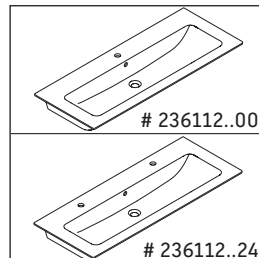

D-Neo

DE 4364

Montageanleitung

A	B	W	X
mm	mm	mm	mm
1210	992	26	824

ME by Starck # 233612 / # 236112..00

A	B	W	X
mm	mm	mm	mm
1210	992	26	824

ME by Starck # 236112..24

Verwendungshinweise