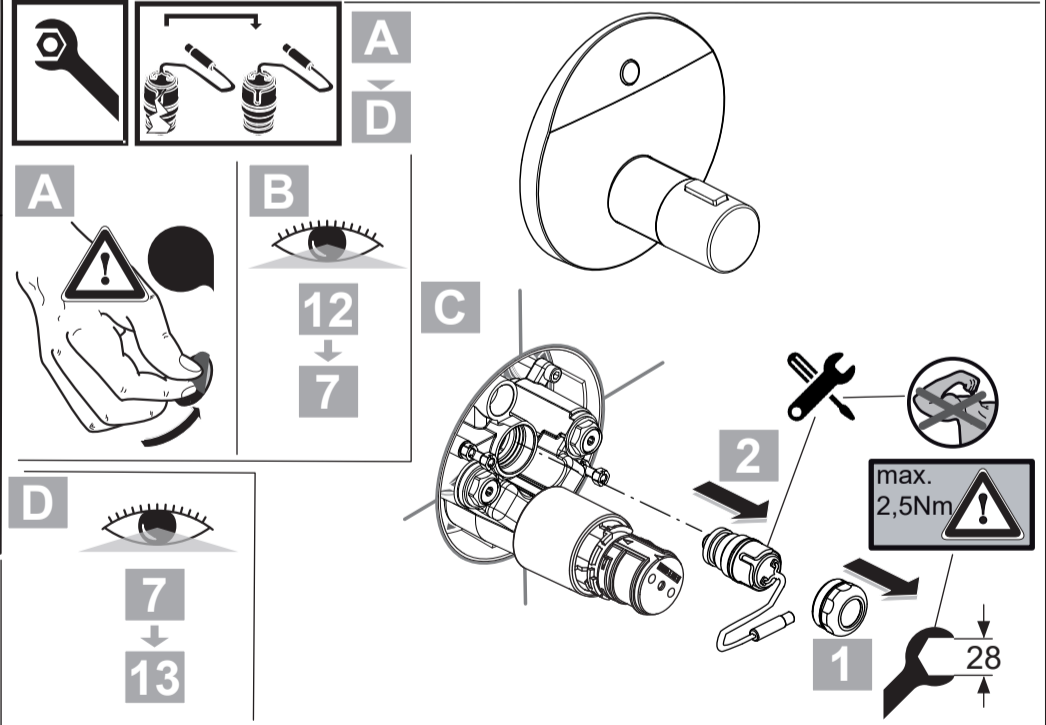

Ideal Standard

CeraPlus
A 6156 ..

0224 / A 868 924 R1
Made in Germany

Ideal Standard International NV
 Corporate Village - Gent Building
 Da Vincilaan 2
 1935 Zaventem
 Belgium

www.idealstandard.com

	P	bar		MAX. 8		5		Q (3 bar)
	T	°C		MAX. 80		65		l/min
						55		11.5