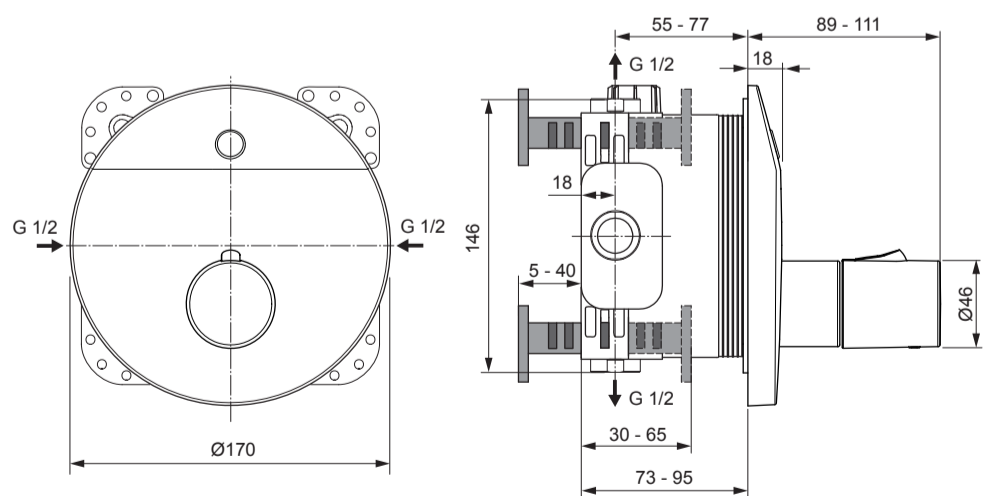

Ideal Standard International NV
Corporate Village - Gent Building
Da Vincilaan 2
1935 Zaventem
Belgium

www.idealstandard.com