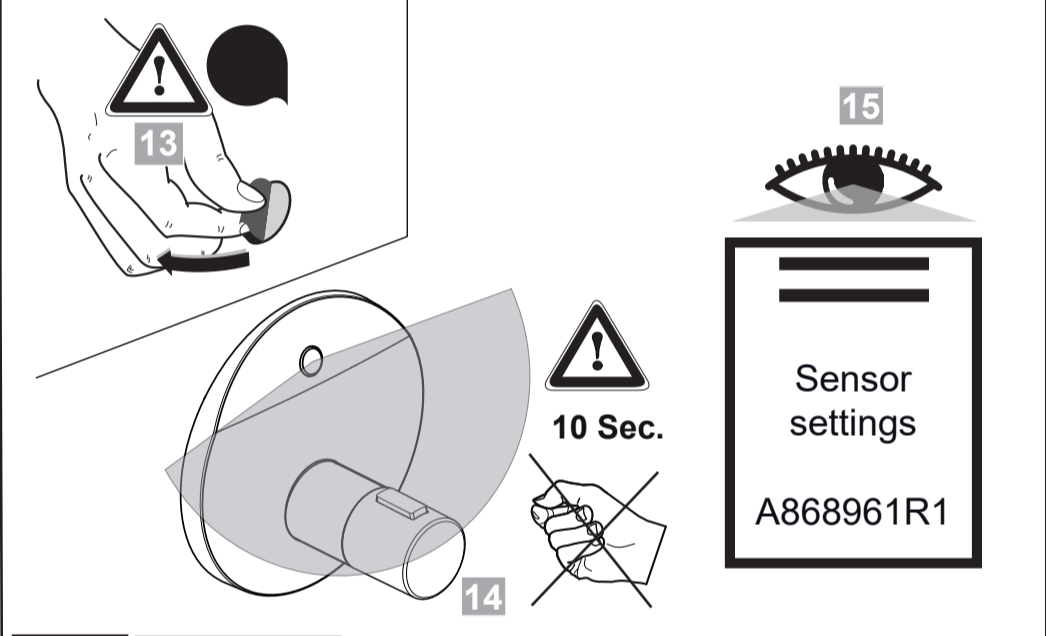

Ideal Standard

CeraPlus
A 6156 ..

0224 / A 868 924 R1
Made in Germany

Ideal Standard International NV
 Corporate Village - Gent Building
 Da Vincilaan 2
 1935 Zaventem
 Belgium

www.idealstandard.com

	P	bar		MAX. 8		5		Q (3 bar)
	T	°C		MAX. 80		65		l/min
						55		11.5