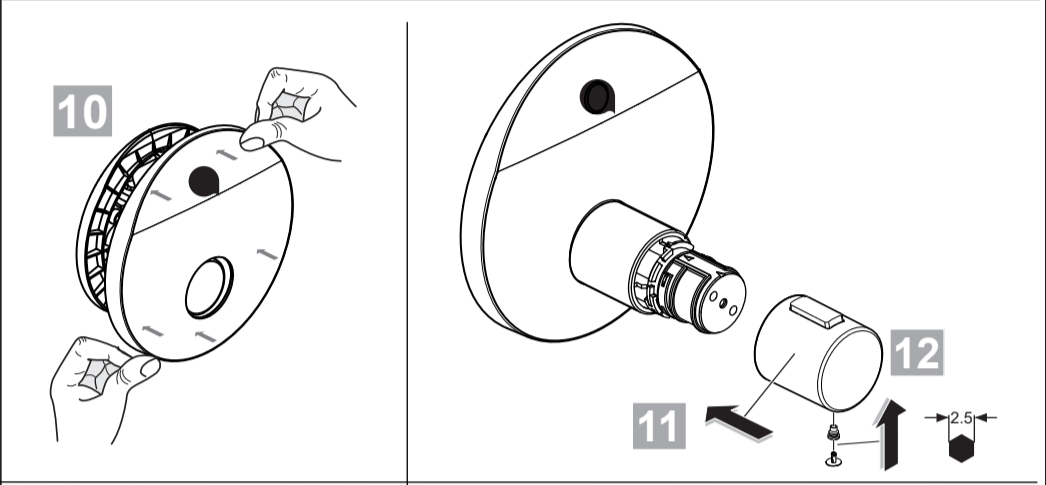

Ideal Standard

CeraPlus
A 6156 ..

0224 / A 868 924 R1
Made in Germany

Ideal Standard International NV
 Corporate Village - Gent Building
 Da Vincilaan 2
 1935 Zaventem
 Belgium

www.idealstandard.com

	P	bar		MAX. 8		5		Q (3 bar)
	T	°C		MAX. 80		65		l/min
						55		11.5