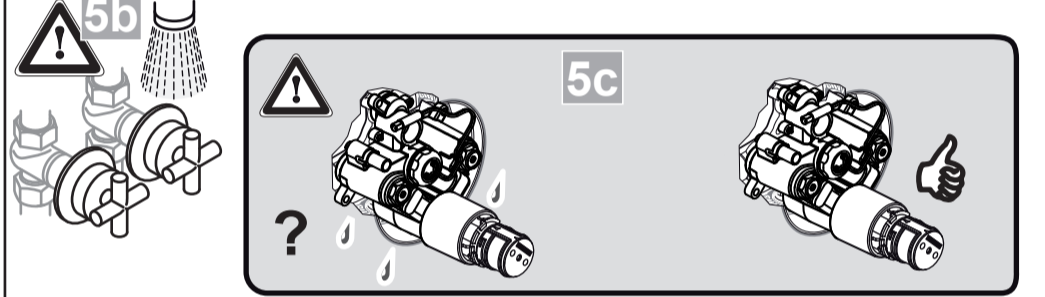

Ideal Standard

CeraPlus
A 6156 ..

0224 / A 868 924 R1
Made in Germany

Ideal Standard International NV
 Corporate Village - Gent Building
 Da Vincilaan 2
 1935 Zaventem
 Belgium

www.idealstandard.com

	P	bar		MAX. 8		5		Q (3 bar)
	T	°C		MAX. 80		65		l/min
						55		11.5