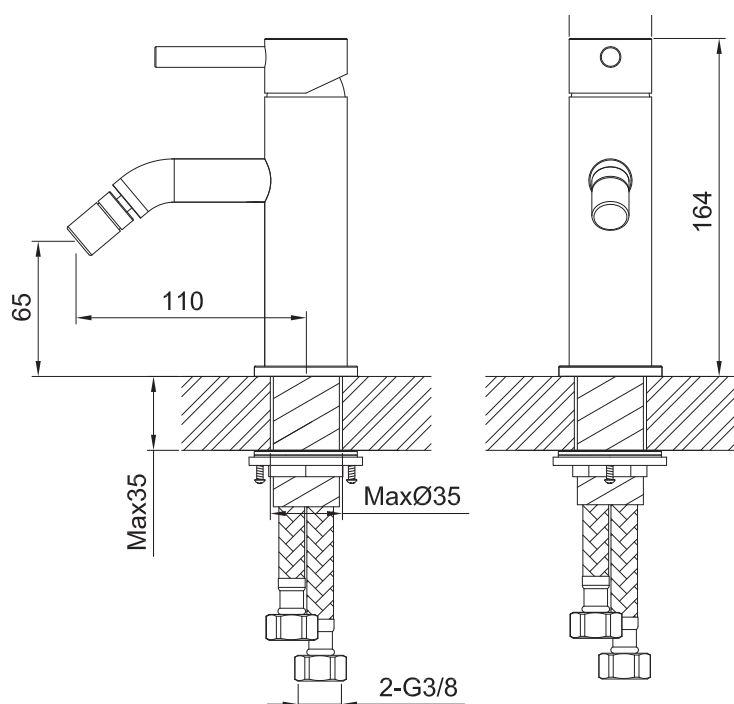

JEE-O slimline bidet

Article code:

800-4100

● Brushed

800-4103

● Structured black

800-4104

● PVD coated bronze

800-4105

● PVD coated matt gold

Material:

Stainless Steel r304

Cleaning instructions:

download JEE-O shower and taps manual on our website: www.jee-o.com

Cartridge:

Sedal ceramic mixing mechanism (35mm), item code 005-0101

Flow at water of 38°C / 100,4°F:

10l /p/m at 3bar presure

Connection:

2 x G 3/8" (ø10mm / 0.4") nylon^(out)/epdm⁽ⁱⁿ⁾ flexhose with brass swivel British Standard Pipe (BSP)

Thread:

Dimension package:

L 38 x W 23 x H 8,5 cm

Total weight:

1,42 kg

Package weight:

0,30 kg

7 year warranty - The general conditions can be found on our website: www.jee-o.com/downloads

HS code:

84818011900

JEE-O slimline bidet specifications | August 2021