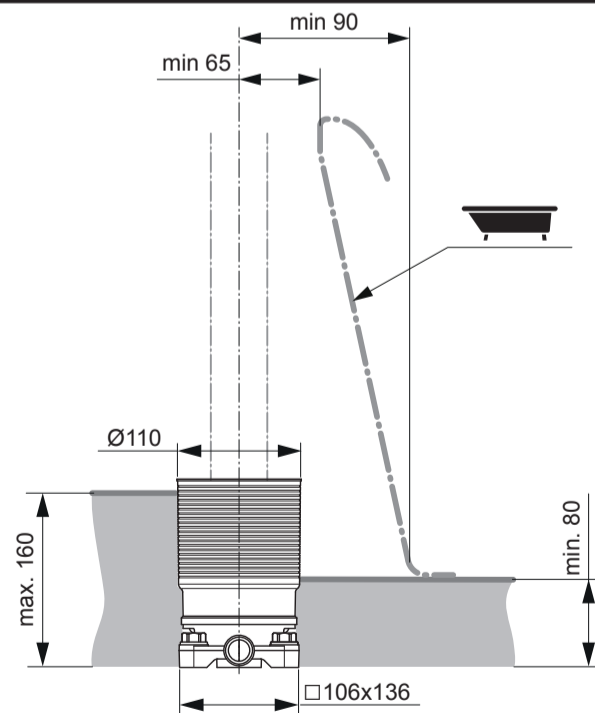

Pos.	Part No.
1	A 963 548 NU
2	N 960 006 NU
3	A 961 667 NU

Ideal Standard

A 6133 NU

1220 / A 868 801
 Made in Germany

	P	bar				Q (3 bar)
	T	°C				l/min
						28

Ideal Standard International NV
 Corporate Village - Gent Building
 Da Vincilaan 2
 1935 Zaventem
 Belgium