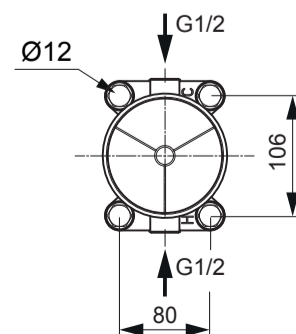

Pos.	Part No.
1	A 963 548 NU
2	N 960 006 NU
3	A 961 667 NU

Ideal Standard

A 6133 NU

1220 / A 868 801
 Made in Germany

	P	bar				Q (3 bar)
	T	°C				l/min
						28

Ideal Standard International NV
 Corporate Village - Gent Building
 Da Vincilaan 2
 1935 Zaventem
 Belgium