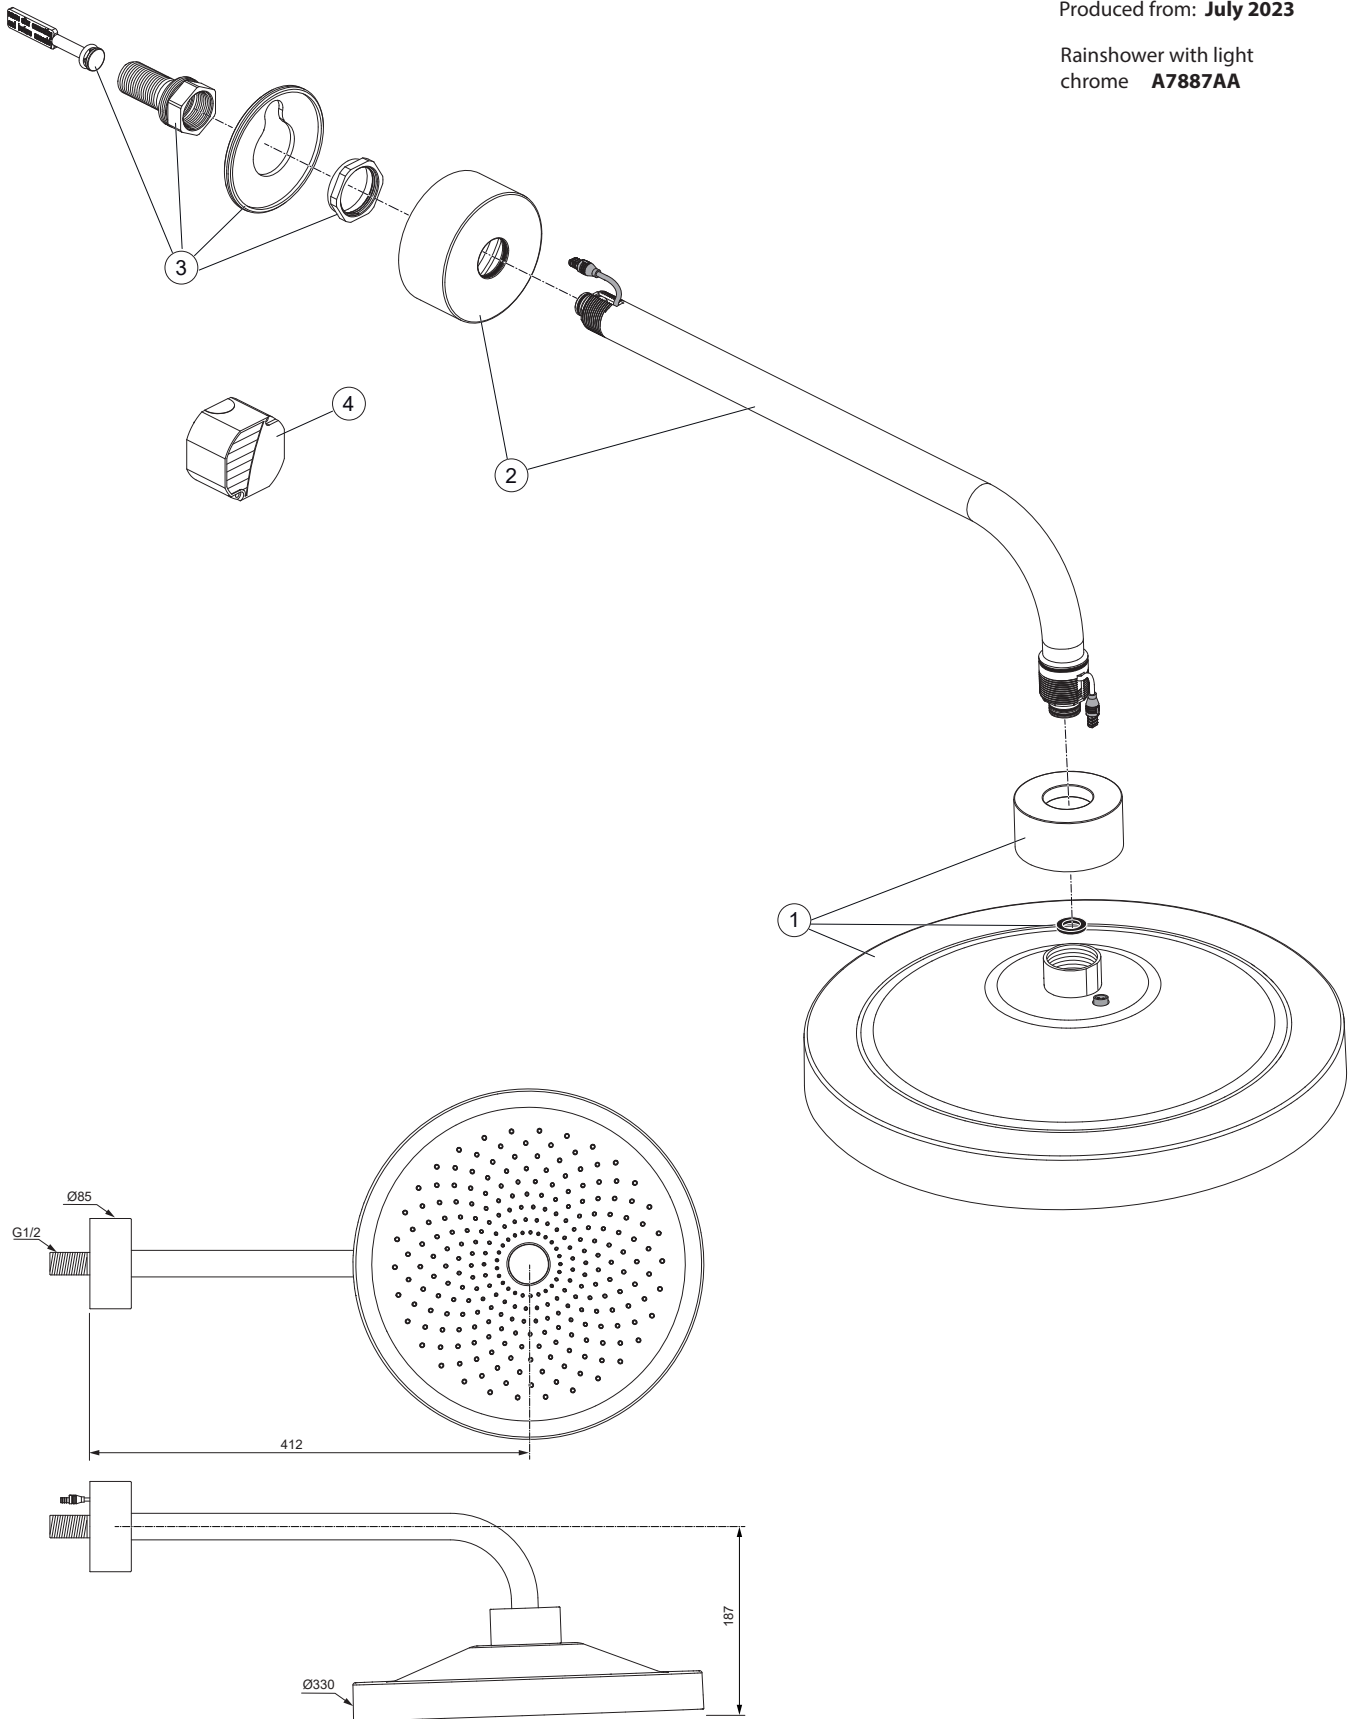

# I-Rain Solos

A7887..

Ideal Standard

Produced from: **July 2023**

Rainshower with light  
chrome **A7887AA**

Pos.	Description	Part-Number	Qty.	Pos.	Description	Part-Number	Qty.
1	Headshower 1Func. Ø330 mm	<b>A 861 691 AA</b>	1 Set				
2	Pipe bend with cable	<b>A 861 731 AA</b>	1 Set				
3	Fixation set	<b>A 861 732 NU</b>	1 Set				
4	AC-Adapter 24V DC / 0,7A	<b>A 861 817 NU</b>	1 pcs				

I-Rain Solos