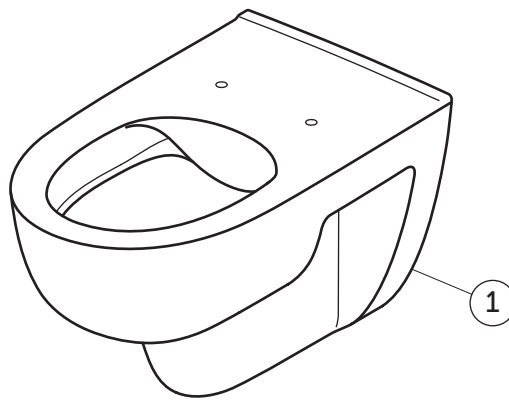

SPARE PARTS

Wall Hung Bowl
60; RL2.0

T520201

I.LIFE A

Item	Description	Spare Code
1	WHG BOWL RL2.0 SUPERBASIC 60CM WHT	

Ideal Standard International NV
Corporate Village – Gent Building
Da Vincilaan 2
B1935 – Zaventem
Belgium