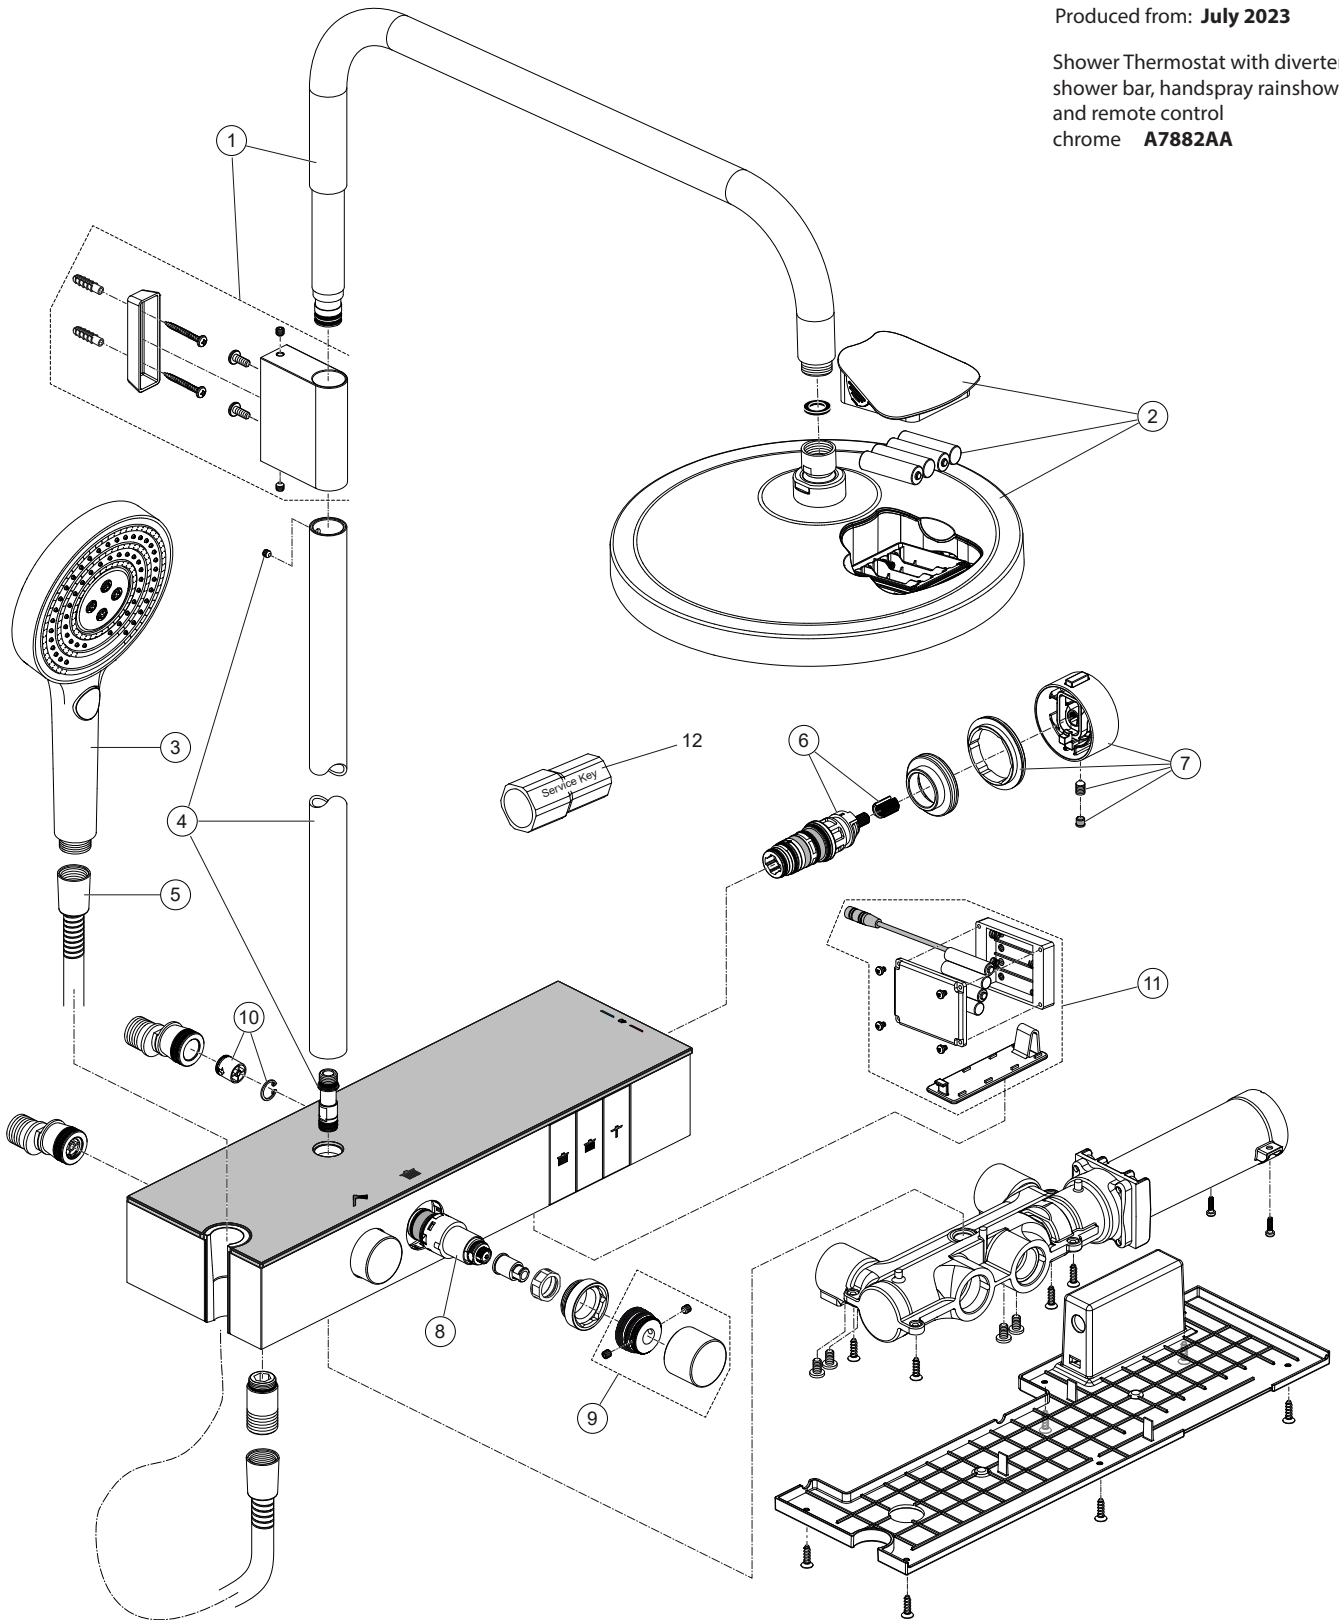

C-Therm Solos A7882..

Ideal Standard

Produced from: **July 2023**

Shower Thermostat with diverter,
shower bar, handspray rainshower
and remote control
chrome **A7882AA**

Replace XX with the appropriate finish code

Chrome = AA Silver Storm = GN Gold = A2 Magnetic Grey = A5 Silk Black = XG

Example spare part order:

A 861 690 AA in Chrome

Pos.	Description	Part-Number	Qty.	Pos.	Description	Part-Number	Qty.
1	Pipe bend with wallholder	A 861 690 XX	1 Set	8	Push valve + Key	A 861 779 NU	1 pcs
2	Headshower 3Func. Ø300 mm	A 861 699 XX	1 pcs	9	Handle Vol. cpl.	A 861 694 XX	1 Set
3	Handspray 3Func. Ø130	A 7896 XX	1 pcs	10	Non-return valve	A 861 372 NU	1 Set
4	Shower bar	A 861 692 XX	1 pcs	11	Battery case w. Battery + cover	A 861 730 NU	1 Set
5	Shower hose 1750 mm	BE 175 XX	1 pcs	12	Service Key included in Pos.6 and 8		
6	Thermostatic Cartridge + Key	A 861 778 NU	1 pcs				
7	Handle Temp. cpl.	A 861 693 XX	1 Set				