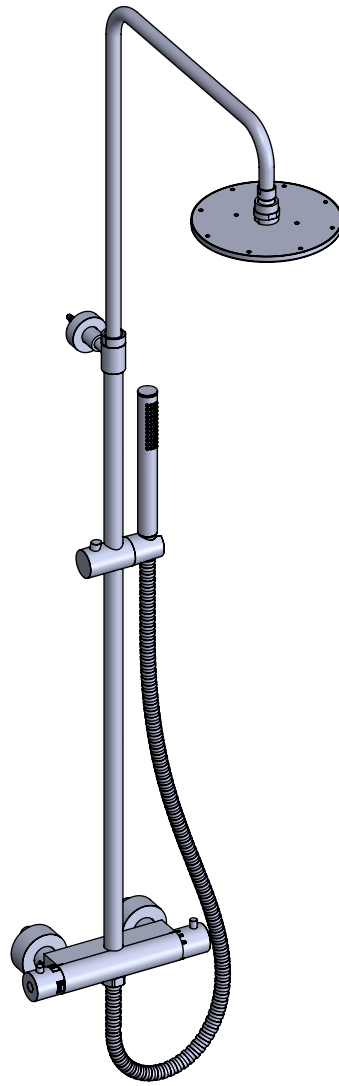

100 2721 BG exp
 STEINBERG

PartNo	DE	EN	
1	Kugegelenk zur Regenbrause, Brushed Gold	ball joint of rain shower, brushed Gold	100 2721 BG
2	100 1687 BG Regenbrause mit Easy Clean Ø200mm x 8mm, BG	rain shower with Easy Clean Ø200mm x 8mm, brush. gold	
3	099 2730 BG Obere Brausestange mit Wandhalterung, BG	upper shower rail, with wall bracket, brushed gold	14.06.2023
4	099 2732 BG Wandhalterung komplett, Brushed Gold	wall fixing set complete, brushed gold	
5	099 2731 BG unterer Brausestange mit Gleiter, Brushed Gold	lower shower rail with slider, brushed gold	
6	099 9890 S-Anschlüsse ½" (Paar)	s-connections ½" (pair)	
7	099 9877 BG Rosette Ø68mm mit O-Ring (Paar), Brushed Gold	rosette Ø68mm with o-ring (pair), brushed gold	
8	Überwurfmutterkomponenten (Set), Brushed Gold	hexagonnut components (set), brushed gold	
9	099 9160 Rückflussverhinderer Ø14 mm	back flow preventer Ø 14 mm	
10	100 9934 BG Umstell Griff komplett, Brushed Gold	diverter handle complete, brushed gold	
11	099 2716 Überwurfmutter zu Umstellkartusche	hexagonnut for diverter cartridge	
12	099 9070 Umstell Kartusche "Flühs"	diverter cartridge "Flühs"	
13	099 9063 Thermostat Kartusche "Vernet"	thermostatic cartridge "Vernet"	
14	099 2715 Überwurfmutter zu THM Kartusche	hexagon nut of thermostatic cartridge	
15	099 2744 Anschlagring 38° zur THM Kartusche	plastic ring to govern for thermostatic cartridge	
16	100 9933 BG Thermostat Griff komplett, Brushed Gold	thermostatic handle complete, brushed gold	
17	099 4101 BG Abdeckkappe groß, Brushed Gold	cover cap, brushed gold	
18	099 9412 BG Metall-Brauseschlauch, Ü ½" mit Konus ½", BG	metal shower hose, Ü ½" with cone seat ½", brushed gold	
19	099 9655 BG Stabhandbrause , Brushed Gold	metal hand shower, brushed gold	
20	099 9510 BG Kunststoff Gleiter mit Halter komplett, BG	pvc rail slider with holder complete, brushed gold	
21	100 3231 BG Ersatz-Thermostatarmatur komplett einzeln, BG	thermostatic mixer complete separately, brushed gold	
			STEINBERG