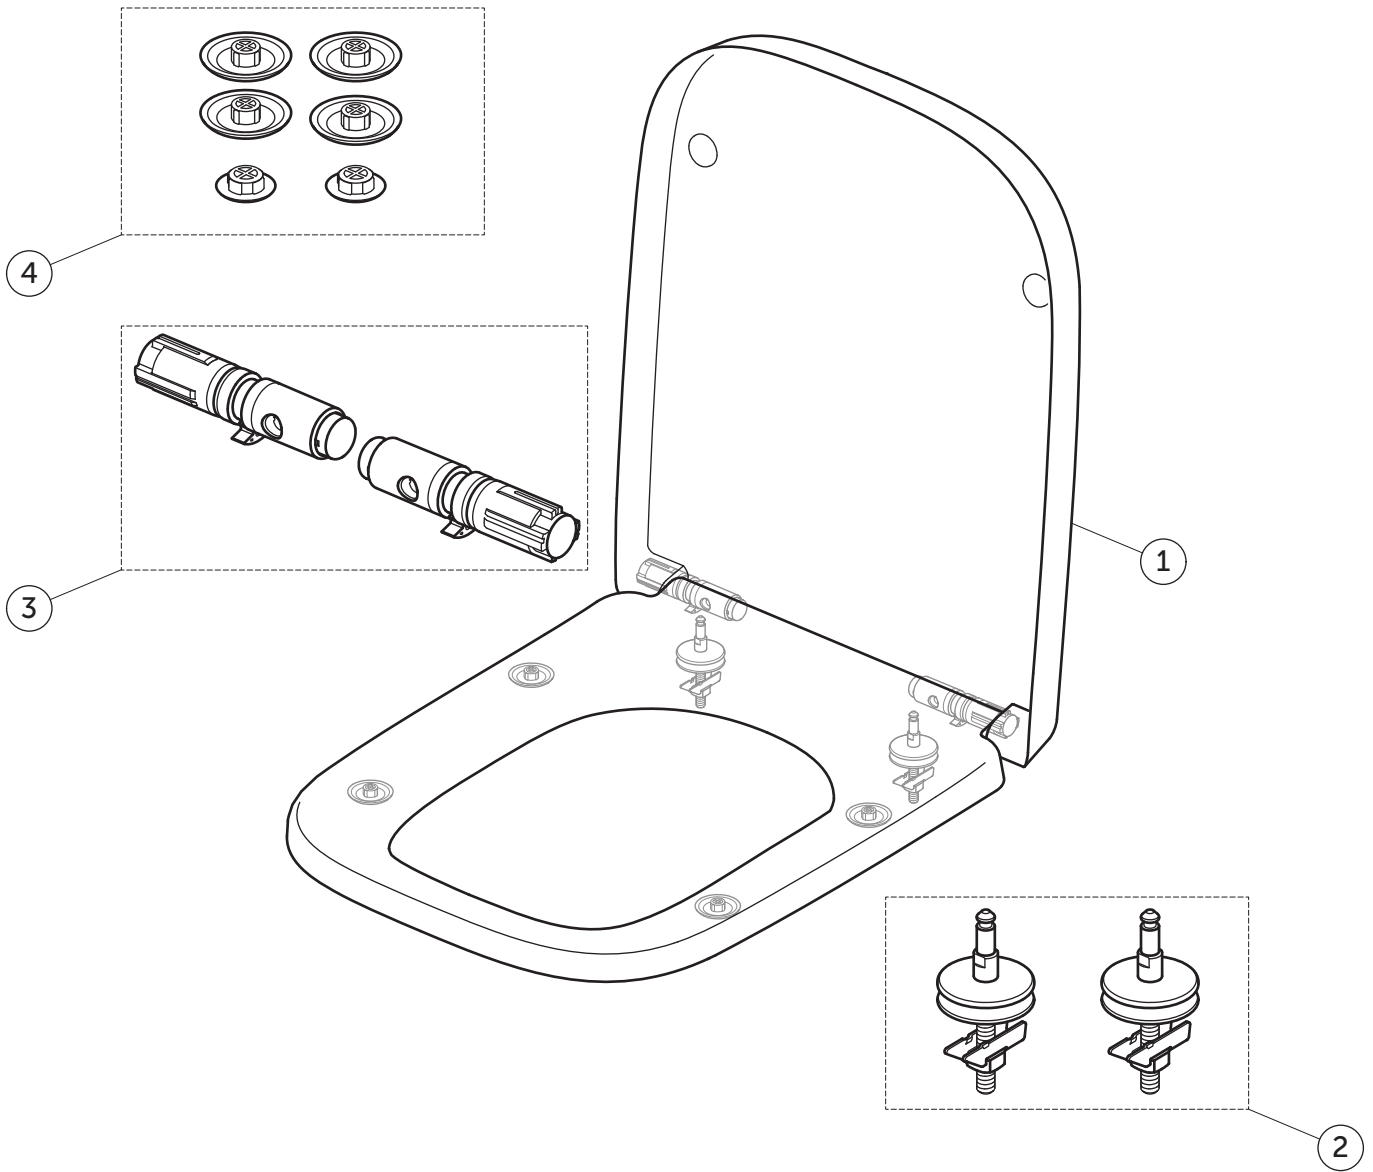

SPARE PARTS

Seat & Cover
WO; SC

T453101

I.LIFE A

Item	Description	Spare Code
1	SEAT & COVER WO SC WHT	
2	TOILET SEAT HINGE PACK BS14	EW05667
3	TOILET SEAT DAMPER 18MM BS ZP3422	TV90167
4	TOILET SEAT BUFFERS 6 PCS BS0713 + S0712	EW02467