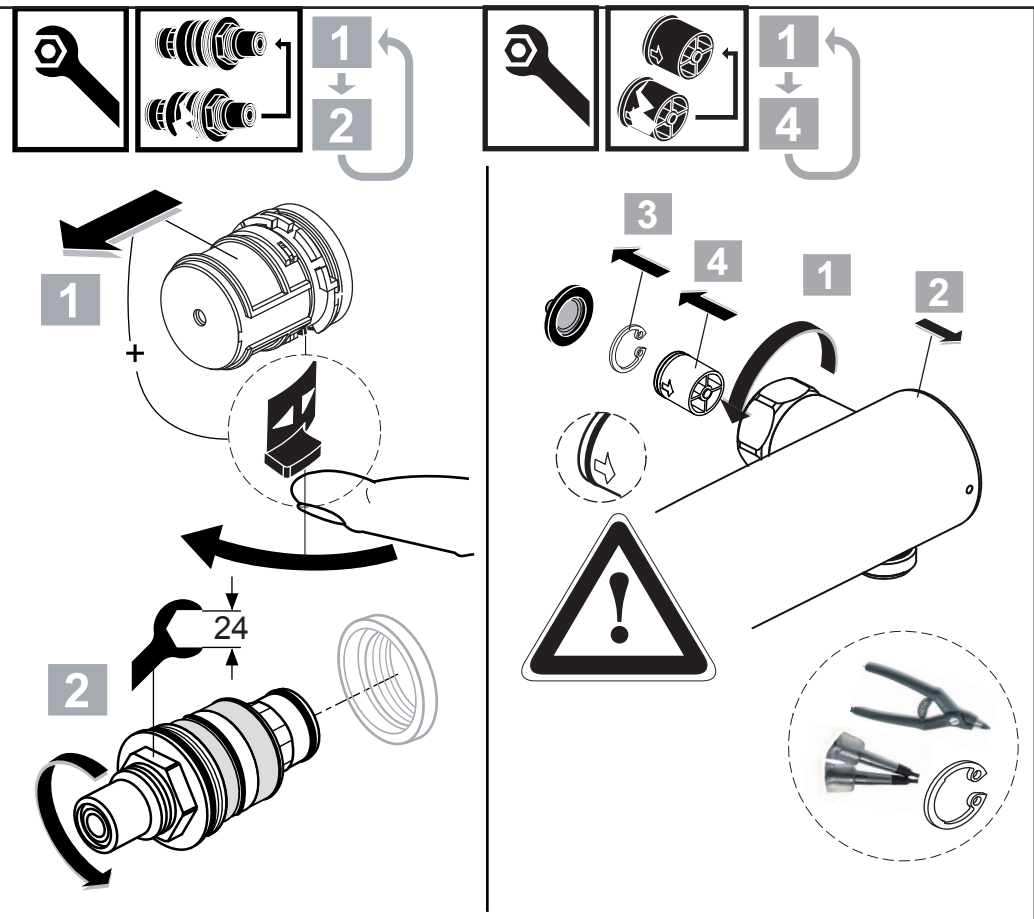

Ideal Standard

CeraPlus Safe
A 6872 ..

0122 / A 868 946R1
 Made in Germany

Ideal Standard International NV
 Corporate Village - Gent Building
 Da Vincilaan 2
 1935 Zaventem
 Belgium

www.idealstandardinternational.com