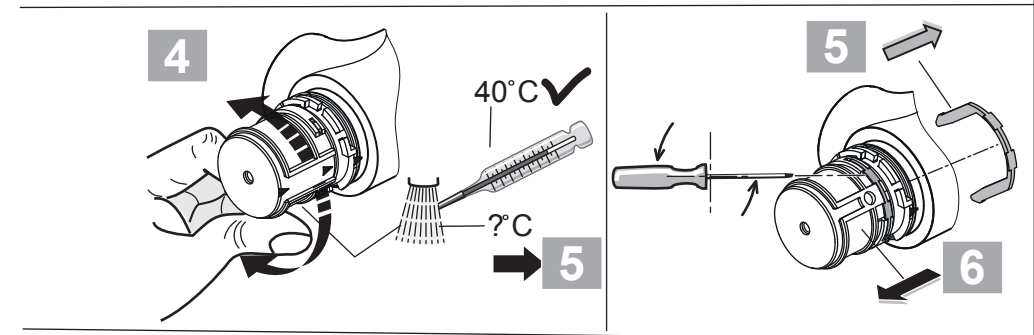

Ideal Standard

CeraPlus Safe
A 6872 ..

0122 / A 868 946R1
 Made in Germany

Ideal Standard International NV
 Corporate Village - Gent Building
 Da Vincilaan 2
 1935 Zaventem
 Belgium

www.idealstandardinternational.com