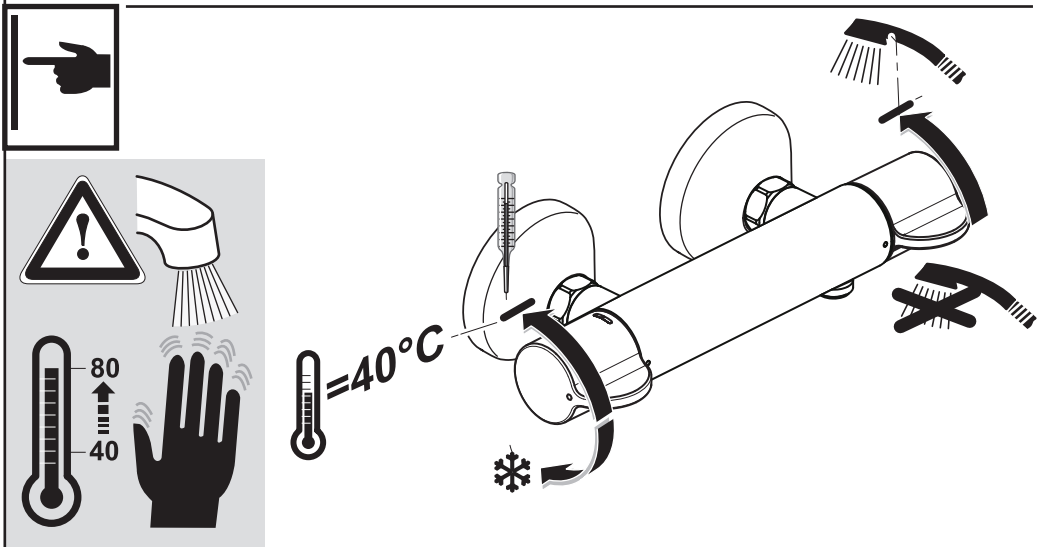

Ideal Standard

CeraPlus Safe
A 6872 ..

0122 / A 868 946R1
 Made in Germany

Ideal Standard International NV
 Corporate Village - Gent Building
 Da Vincilaan 2
 1935 Zaventem
 Belgium

www.idealstandardinternational.com