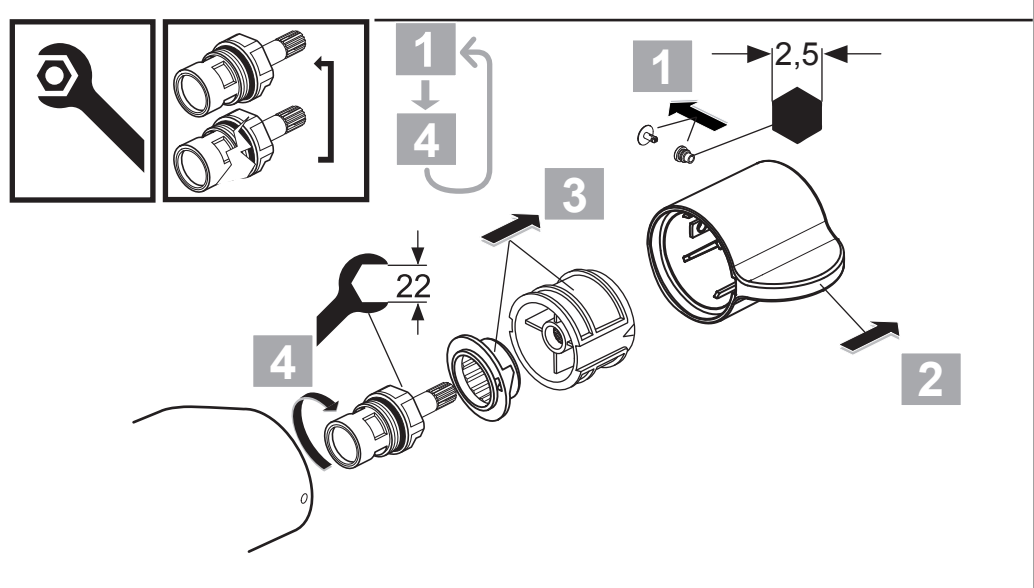

Ideal Standard

CeraPlus Safe
A 6872 ..

0122 / A 868 946R1
 Made in Germany

Ideal Standard International NV
 Corporate Village - Gent Building
 Da Vincilaan 2
 1935 Zaventem
 Belgium

www.idealstandardinternational.com