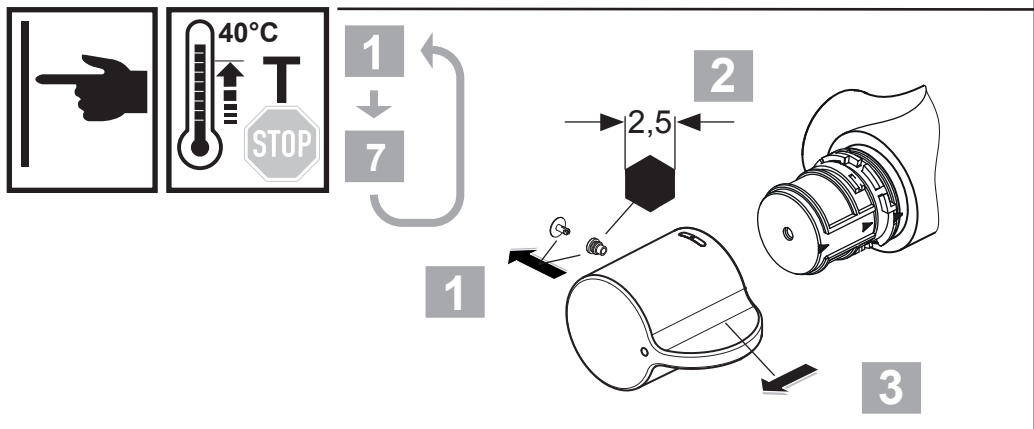

Ideal Standard

CeraPlus Safe
A 6872 ..

0122 / A 868 946R1
 Made in Germany

Ideal Standard International NV
 Corporate Village - Gent Building
 Da Vincilaan 2
 1935 Zaventem
 Belgium

www.idealstandardinternational.com