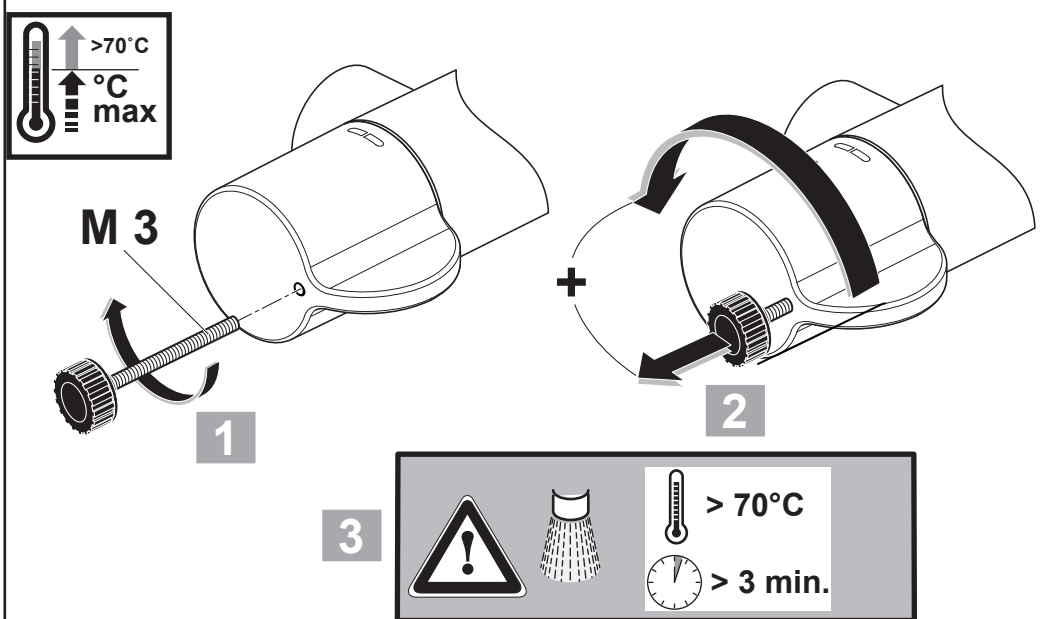

Ideal Standard

CeraPlus Safe
A 6872 ..

0122 / A 868 946R1
 Made in Germany

Ideal Standard International NV
 Corporate Village - Gent Building
 Da Vincilaan 2
 1935 Zaventem
 Belgium

www.idealstandardinternational.com