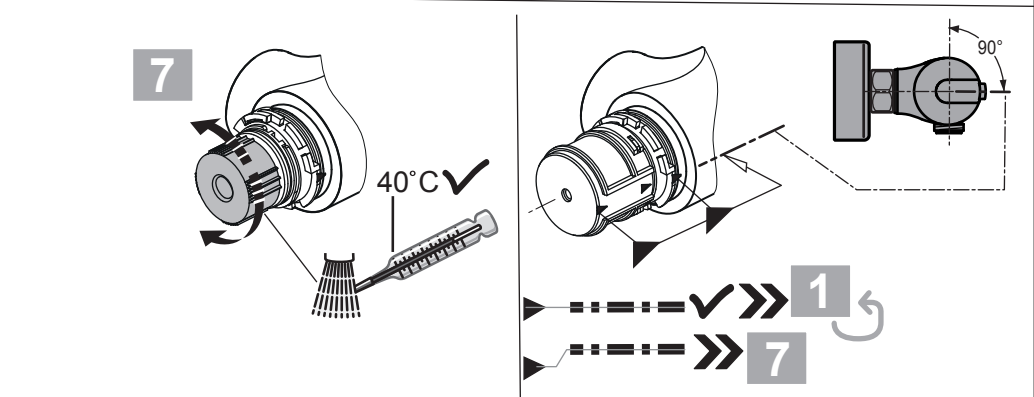

Ideal Standard

CeraPlus Safe
A 6872 ..

0122 / A 868 946R1
 Made in Germany

Ideal Standard International NV
 Corporate Village - Gent Building
 Da Vincilaan 2
 1935 Zaventem
 Belgium

www.idealstandardinternational.com