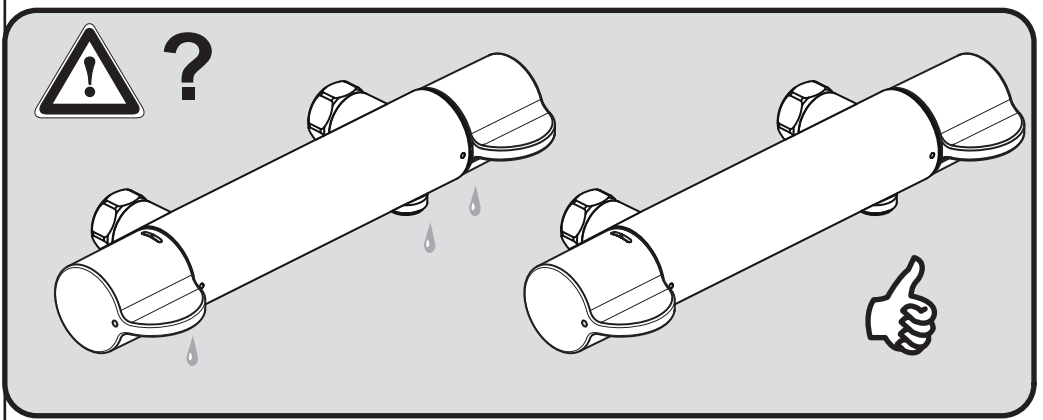

Ideal Standard

CeraPlus Safe
A 6872 ..

0122 / A 868 946R1
 Made in Germany

Ideal Standard International NV
 Corporate Village - Gent Building
 Da Vincilaan 2
 1935 Zaventem
 Belgium

www.idealstandardinternational.com