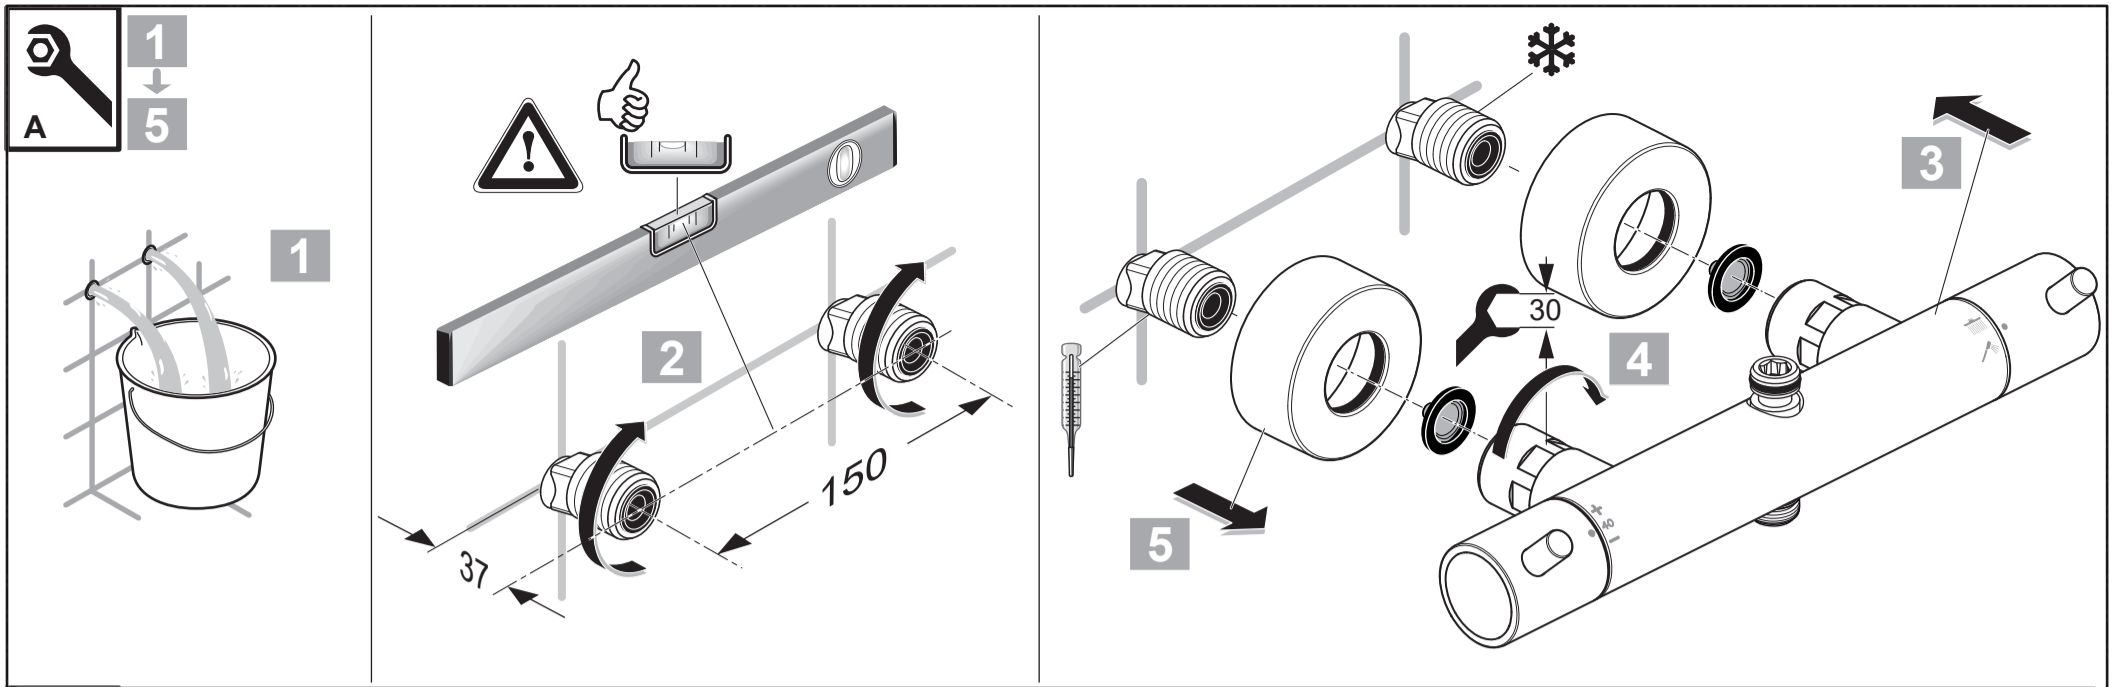

P	bar		MAX. 10		5		Q	(3 bar)
	T	°C		MAX. 80		65		Q	l/min
						55			8
									12