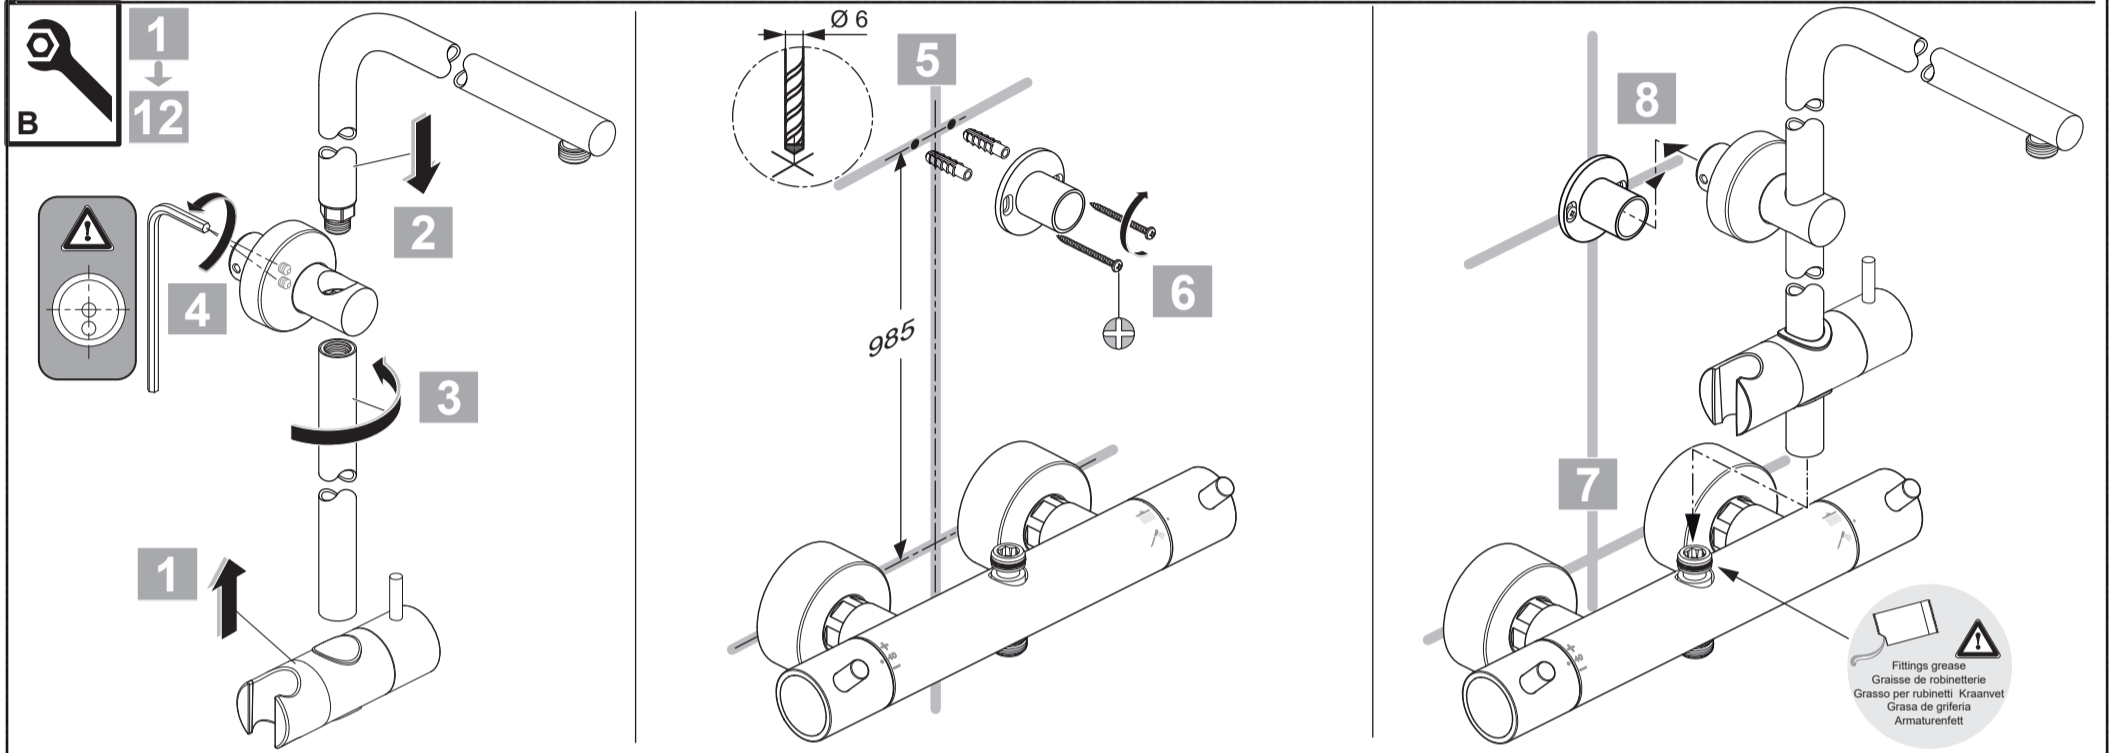

P	bar		MAX. 10		5		Q	(3 bar)
	T	°C		MAX. 80		65		Q	l/min
						55			8
									12