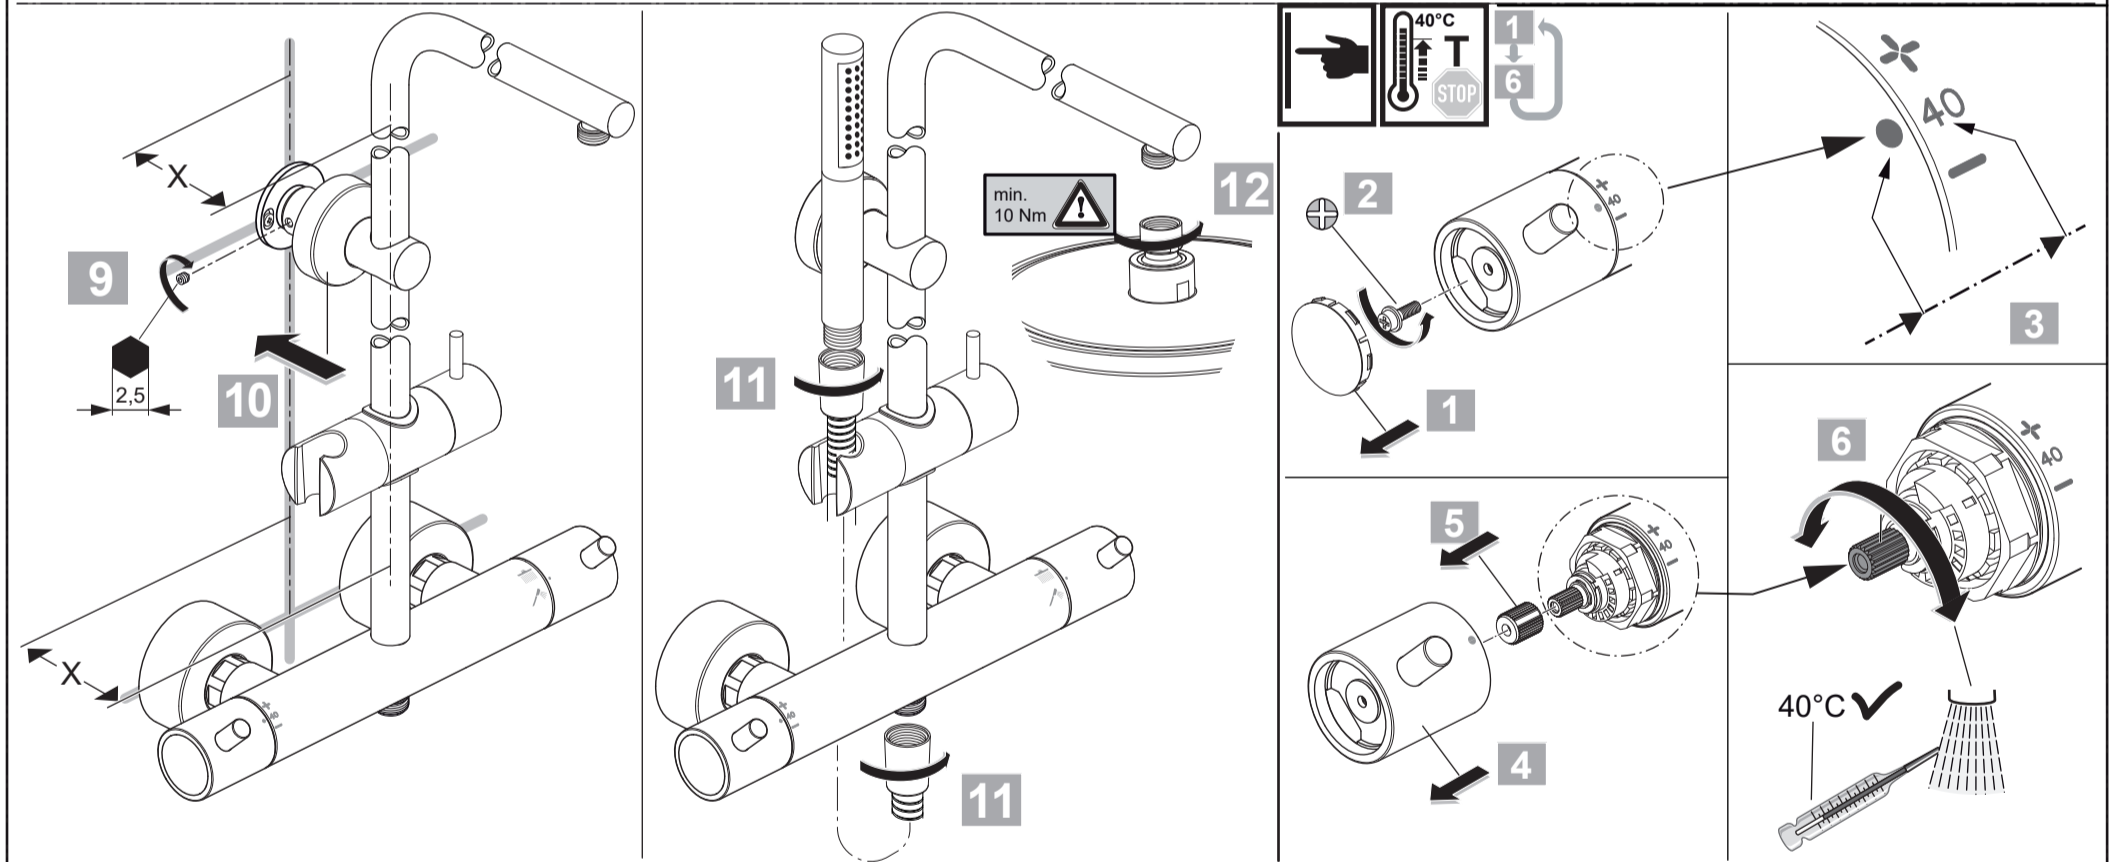

P	bar		MAX. 10		5		Q	(3 bar)
	T	°C		MAX. 80		65		Q	l/min
						55			8
									12