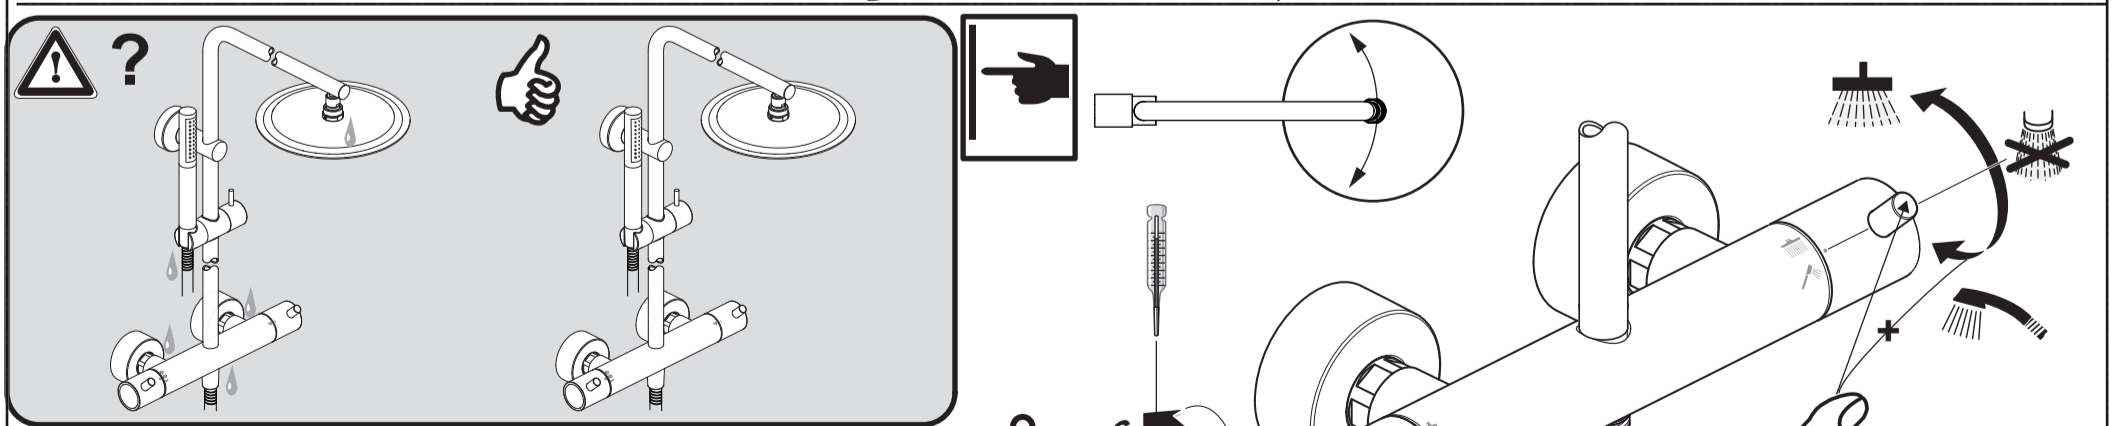

P	bar		MAX. 10		5		Q	(3 bar)
	T	°C		MAX. 80		65		Q	l/min
						55			8
									12