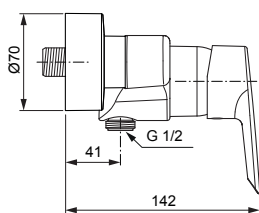

Tesi

A6694..

Ideal Standard

Produced since: Jun. 2019 - Jun. 2021

Shower Mixer
chrome

A6694AA