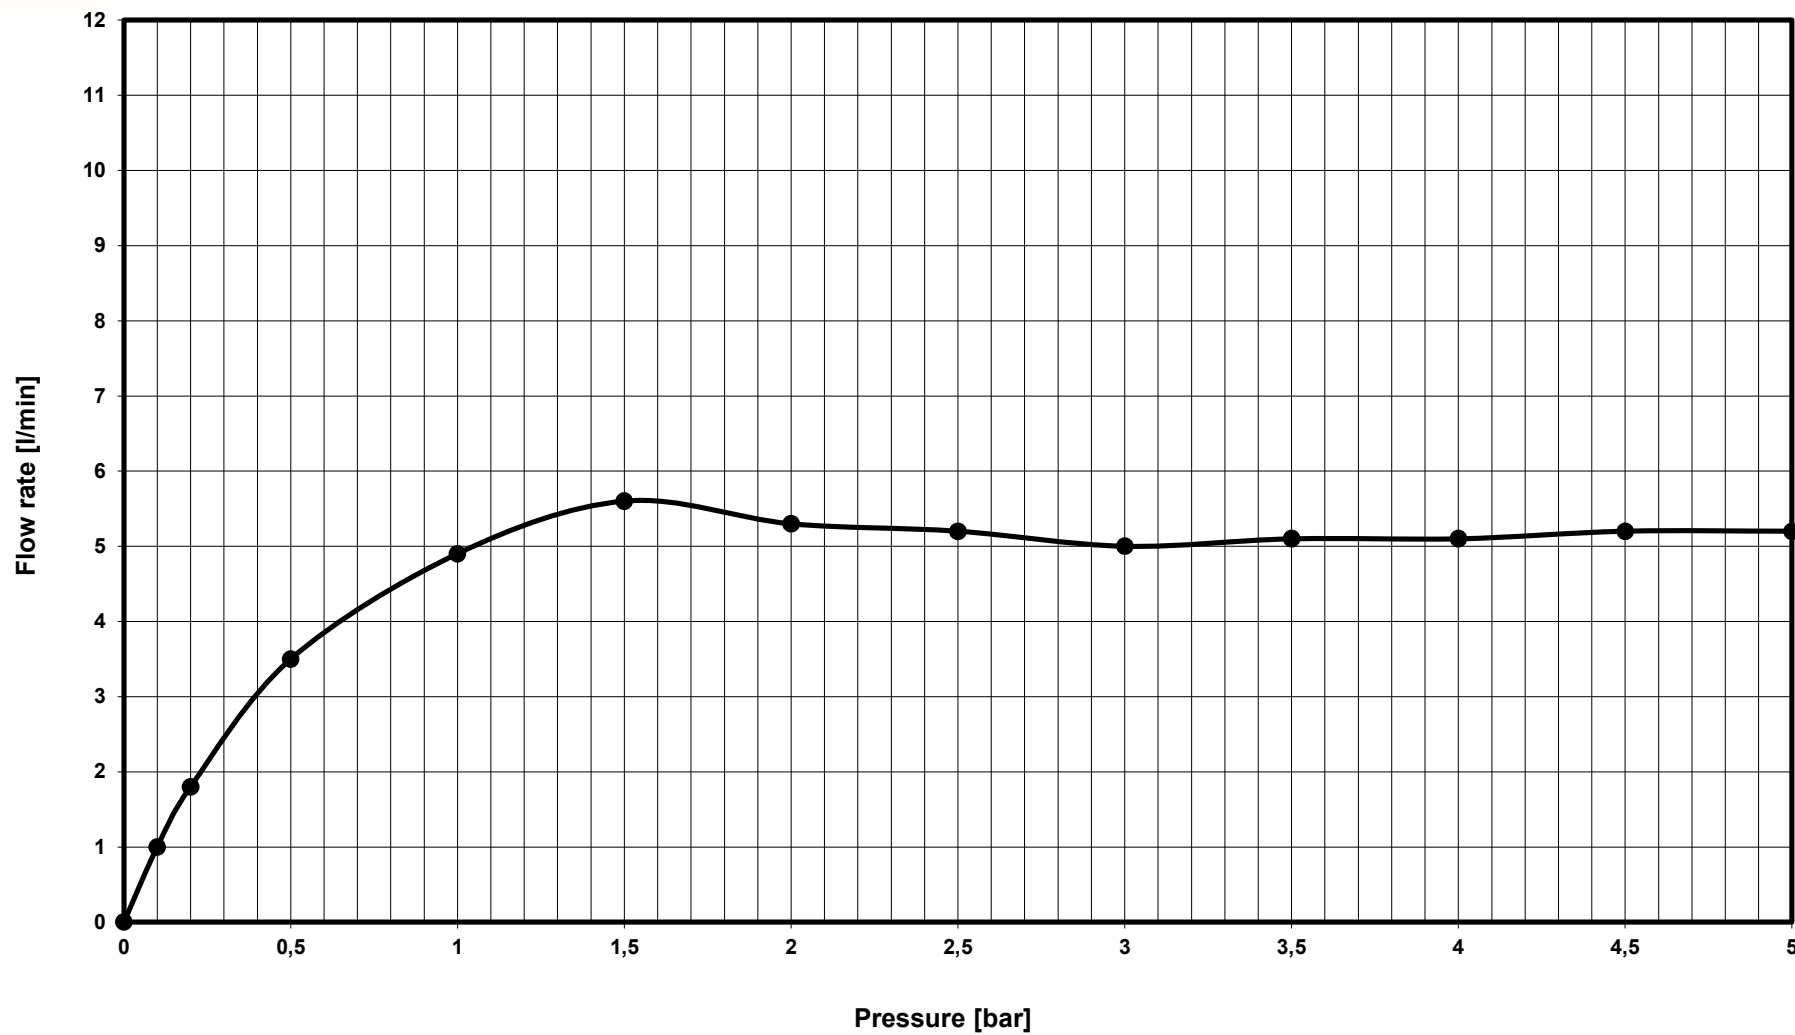

Ideal Standard

BC683AA CERAFINE D BSN MXR H80 RMTD5L BLUE ST

—●— Mixed water - series