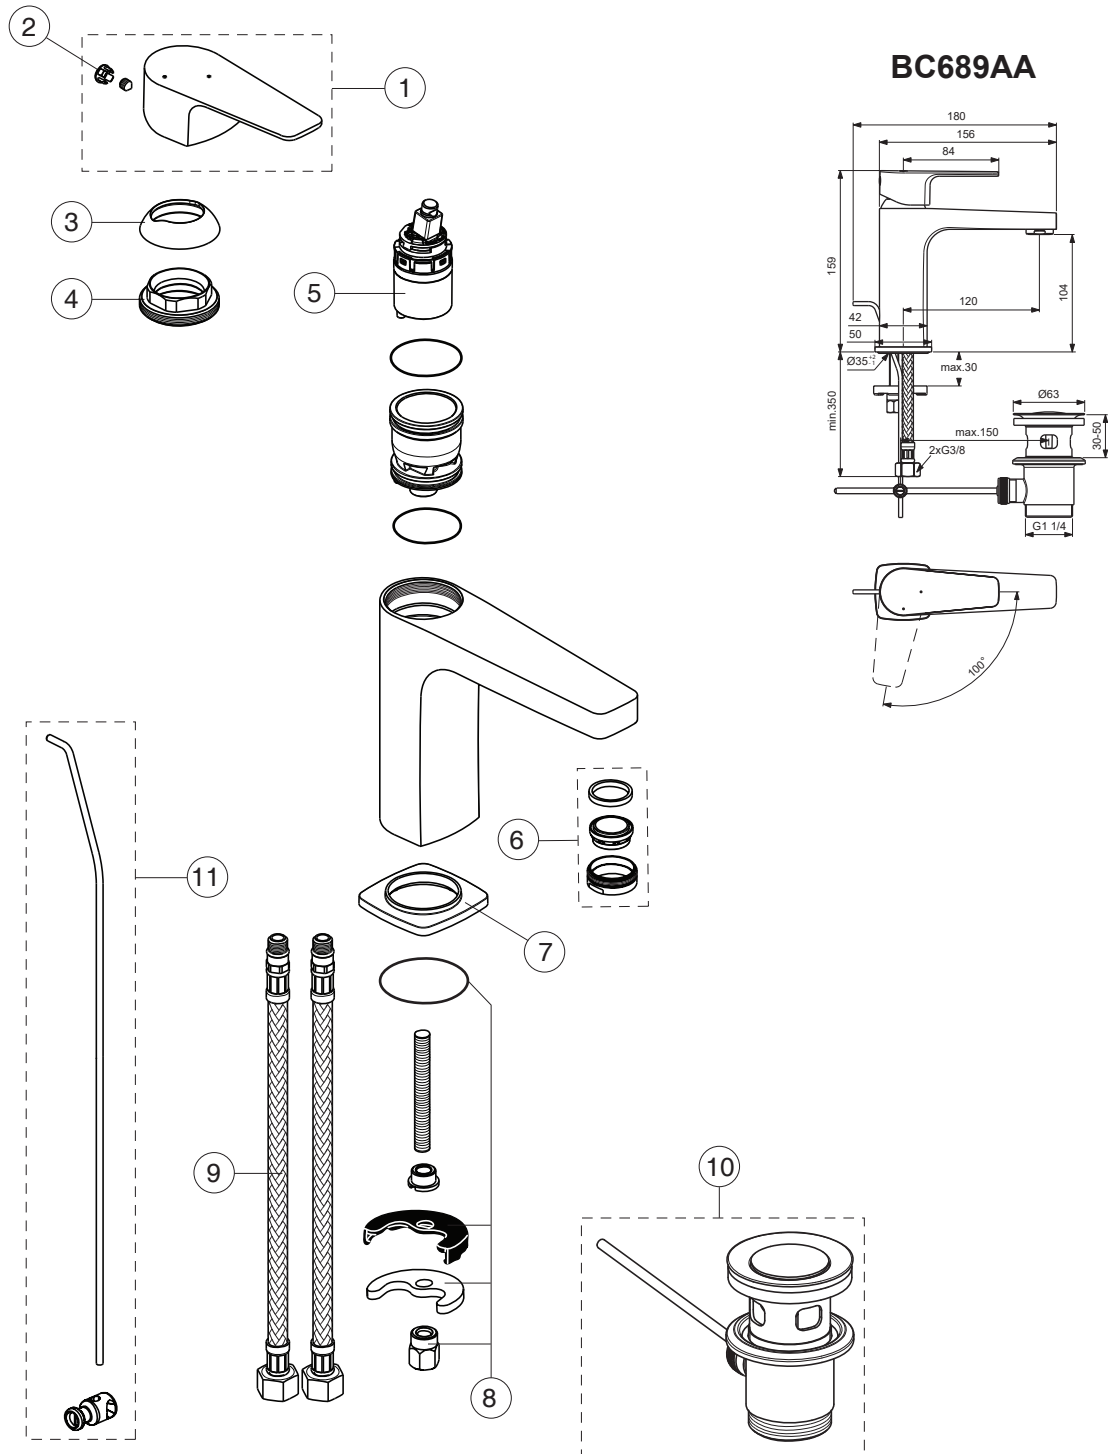

# CERAFINE MODEL D

Ideal Standard

Pos.	Signify	Spare parts-Nr.	Quantity	Pos.	Signify	Spare parts-Nr.	Quantity
1	Lever C3,w/logo-compl.	B961653AA	1 Set				
2	Cap decorative	B964696NU	1 Pcs.				
3	Cap	A861080AA	1 Pcs.				
4	Screw M38x1.5	B961645NU	1 Pcs.				
5	Cartridge Ø28mm	A861397NU	1 Pcs.				
6	Perlator M24x1-A / 5l/min	B961383AA	1 Set				
7	Rosette decorative	B961290AA	1 Pcs.				
8	Connecting set	B964551NU	1 Set				
9	Flex hose G3/8	A962005NU	1 Pcs.				
10	Pop-up waste-plastic	A962991AA	1 Set				
11	Pop up waste-compl.	B960900AA	1 Set				

# CERAFINE MODEL D

Ideal Standard

Pos.	Signify	Spare parts-Nr.	Quantity	Pos.	Signify	Spare parts-Nr.	Quantity
1	Lever C3,w/logo-compl.	B961653AA	1 Set	14	Pop-up waste-plastic	A962991AA	1 Pcs.
2	Screw M5x8		1 Pcs.	15	Pop up waste-compl.	B961241AA	1 Pcs.
3	Cap decorative	B964696NU	1 Pcs.	16	Pop up waste shackle		1 Pcs.
4	Cap	A861080AA	1 Pcs.				
5	Screw M38x1.5	B961645NU	1 Pcs.				
6	Cartridge Ø28mm	A861397NU	1 Pcs.				
7	O-Ring Ø30x2		2 Pcs.				
8	Manifold		1 Pcs.				
9;9a	Body basin		1 Pcs.				
10	Perlator M24x1-A / 5l/min	B961383AA	1 Pcs.				
11	Rosette decorative	B961290AA	1 Pcs.				
12	Connecting set	B964551NU	1 Pcs.				
13	Flex hose G3/8	A962005NU	1 Pcs.				