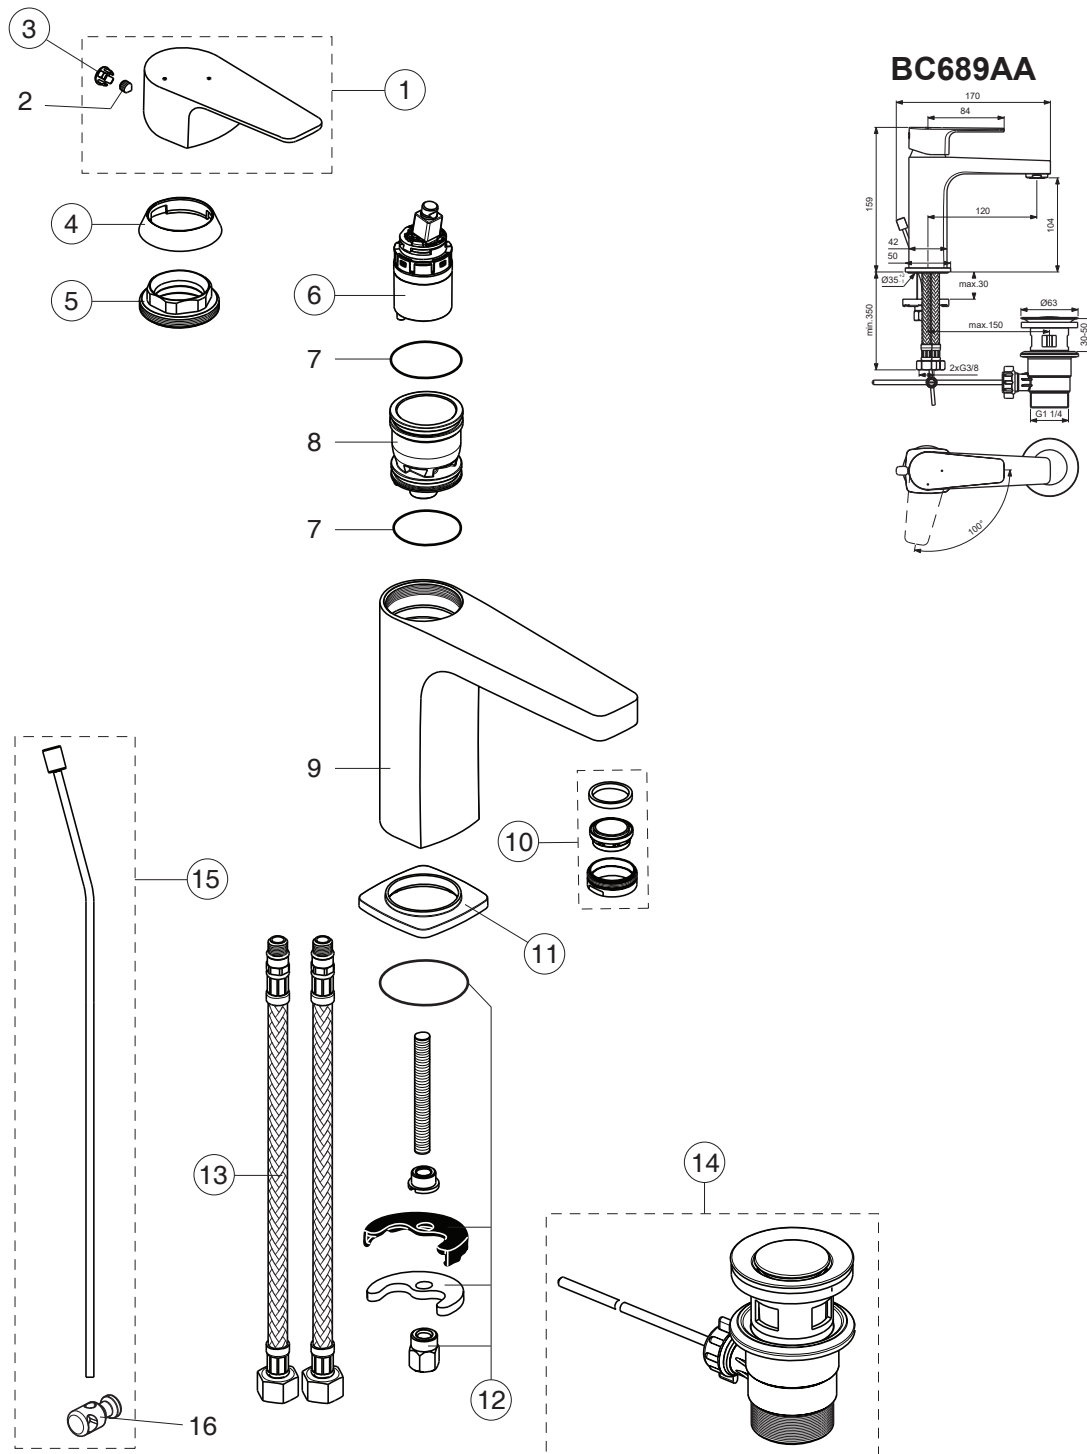

# CERAFINE MODEL D

Ideal Standard

Pos.	Signify	Spare parts-Nr.	Quantity	Pos.	Signify	Spare parts-Nr.	Quantity
1	Lever C3,w/logo-compl.	B961653AA	1 Set				
2	Cap decorative	B964696NU	1 Pcs.				
3	Cap	A861080AA	1 Pcs.				
4	Screw M38x1.5	B961645NU	1 Pcs.				
5	Cartridge Ø28mm	A861397NU	1 Pcs.				
6	Perlator M24x1-A / 5l/min	B961383AA	1 Set				
7	Rosette decorative	B961290AA	1 Pcs.				
8	Connecting set	B964551NU	1 Set				
9	Flex hose G3/8	A962005NU	1 Pcs.				
10	Pop-up waste-plastic	A962991AA	1 Set				
11	Pop up waste-compl.	B960900AA	1 Set				

# CERAFINE MODEL D

Ideal Standard

Pos.	Signify	Spare parts-Nr.	Quantity	Pos.	Signify	Spare parts-Nr.	Quantity
1	Lever C3,w/logo-compl.	B961653AA	1 Set	14	Pop-up waste-plastic	A962991AA	1 Pcs.
2	Screw M5x8		1 Pcs.	15	Pop up waste-compl.	B961241AA	1 Pcs.
3	Cap decorative	B964696NU	1 Pcs.	16	Pop up waste shackle		1 Pcs.
4	Cap	A861080AA	1 Pcs.				
5	Screw M38x1.5	B961645NU	1 Pcs.				
6	Cartridge Ø28mm	A861397NU	1 Pcs.				
7	O-Ring Ø30x2		2 Pcs.				
8	Manifold		1 Pcs.				
9;9a	Body basin		1 Pcs.				
10	Perlator M24x1-A / 5l/min	B961383AA	1 Pcs.				
11	Rosette decorative	B961290AA	1 Pcs.				
12	Connecting set	B964551NU	1 Pcs.				
13	Flex hose G3/8	A962005NU	1 Pcs.				