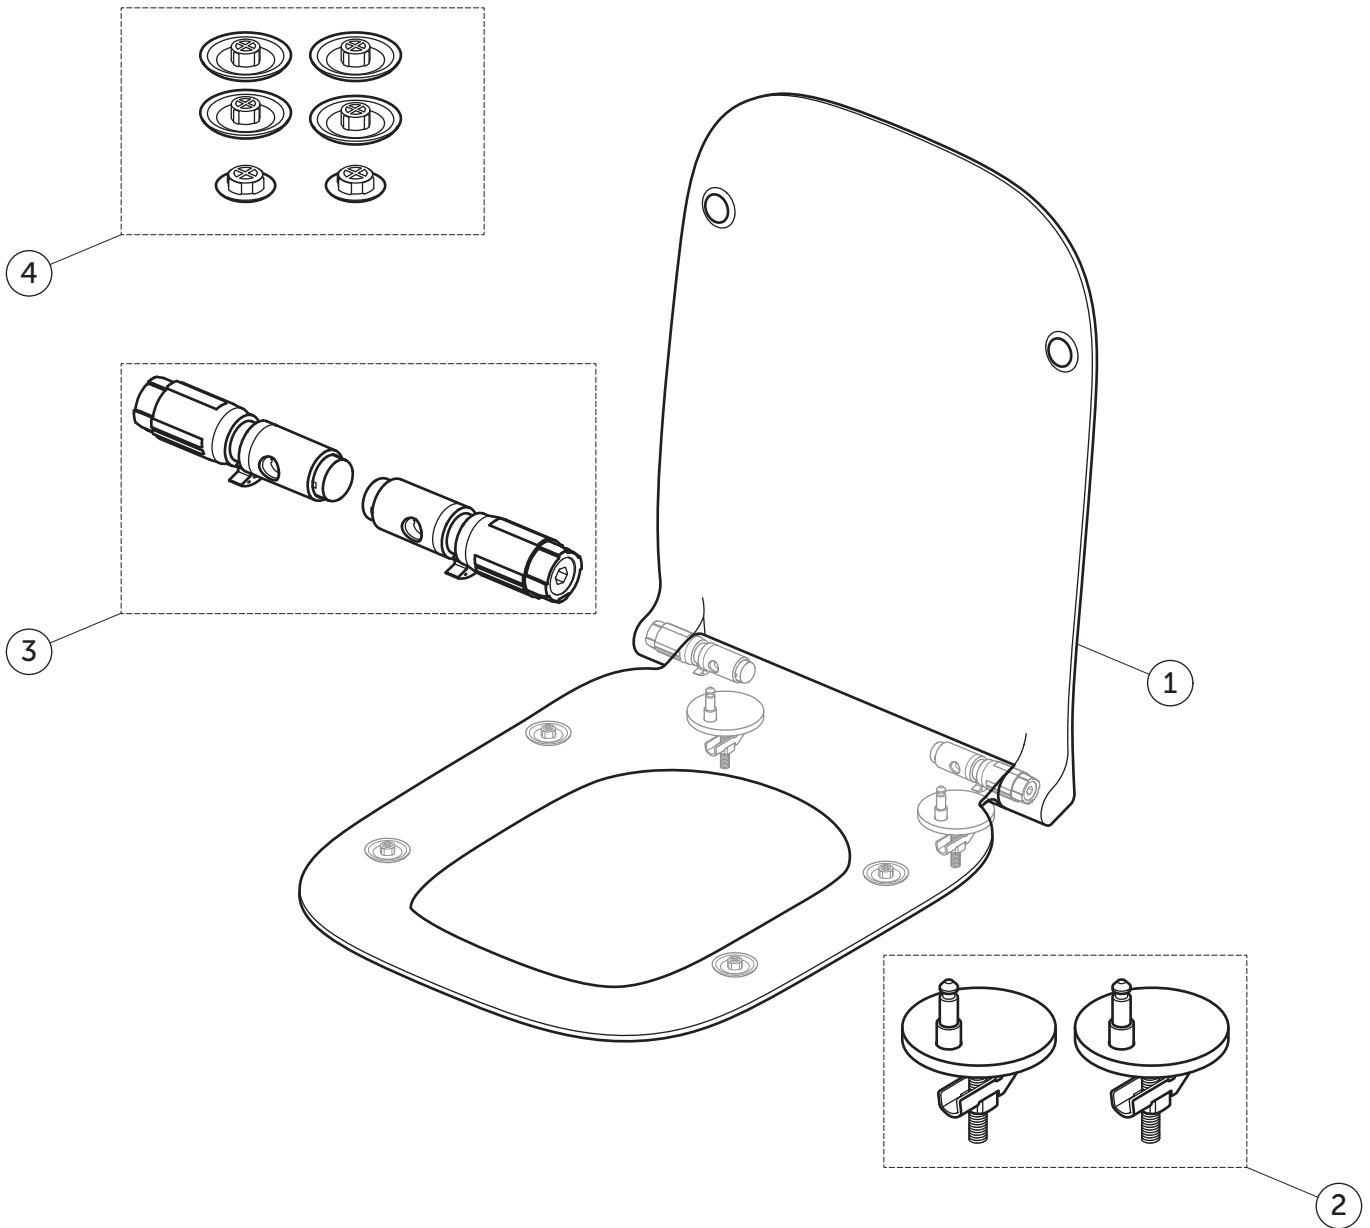

SPARE PARTS

Seat & Cover
SW; SC

T500301

I.LIFE B

Item	Description	Spare Code
1	SEAT & COVER SW SC WHT	
2	TOILET SEAT HINGE PACK BS22	TV90067
3	TOILET SEAT DAMPER 20MM BS ZP2907	TV91067
4	TOILET SEAT BUFFERS 6 PCS BS0713 + S0712	EW02467