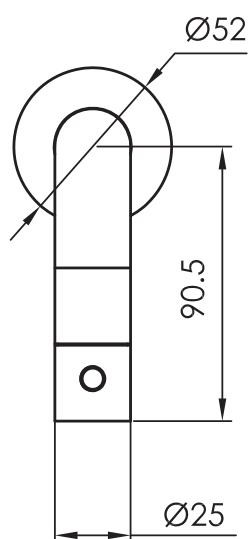

# JEE-O slimline wall cold water tap

Article code:

800-3730

● Brushed

800-3733

● Structured black

800-3734

● PVD coated bronze

Flow at water of 38°C / 100,4°F:

Available soon

Connection:

G ½" (ø15mm / 0.6")

Thread:

British Standard Pipe (BSP)

7 year warranty - The general conditions can be found on our website: [www.jee-o.com/downloads](http://www.jee-o.com/downloads)

HS code:

84818011900

JEE-O slimline wall cold water tap | June 2021

Models are subject to change and specs may contain typographical errors  
Slight variations in the aesthetic appearance of the product, including the color, may occur after exposure to external influences such as sunlight, pollution or harmful chemicals