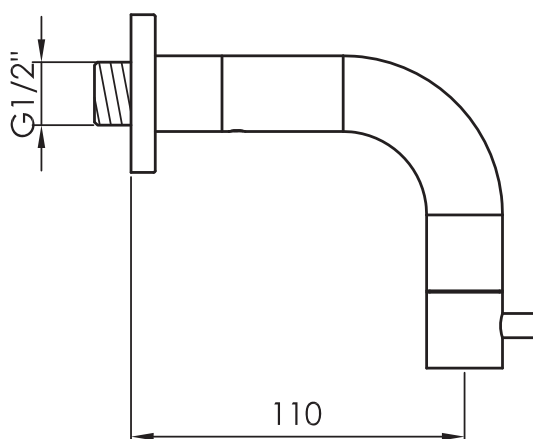

# JEE-O slimline wall cold water tap

Article code:

800-3730

● Brushed

800-3733

● Structured black

800-3734

● PVD coated bronze

800-3735

● PVD coated matt gold

Material:

Stainless Steel r304

Cleaning instructions:

download JEE-O shower and taps manual on our website: [www.jee-o.com](http://www.jee-o.com)

Cartridge:

Available soon

Flow at water of 38°C / 100,4°F:

Available soon

Connection:

G ½" (ø15mm / 0.6")

Thread:

British Standard Pipe (BSP)

7 year warranty - The general conditions can be found on our website: [www.jee-o.com/downloads](http://www.jee-o.com/downloads)

HS code:

84818011900

JEE-O slimline wall cold water tap | June 2021

Models are subject to change and specs may contain typographical errors  
Slight variations in the aesthetic appearance of the product, including the color, may occur after exposure to external influences such as sunlight, pollution or harmful chemicals