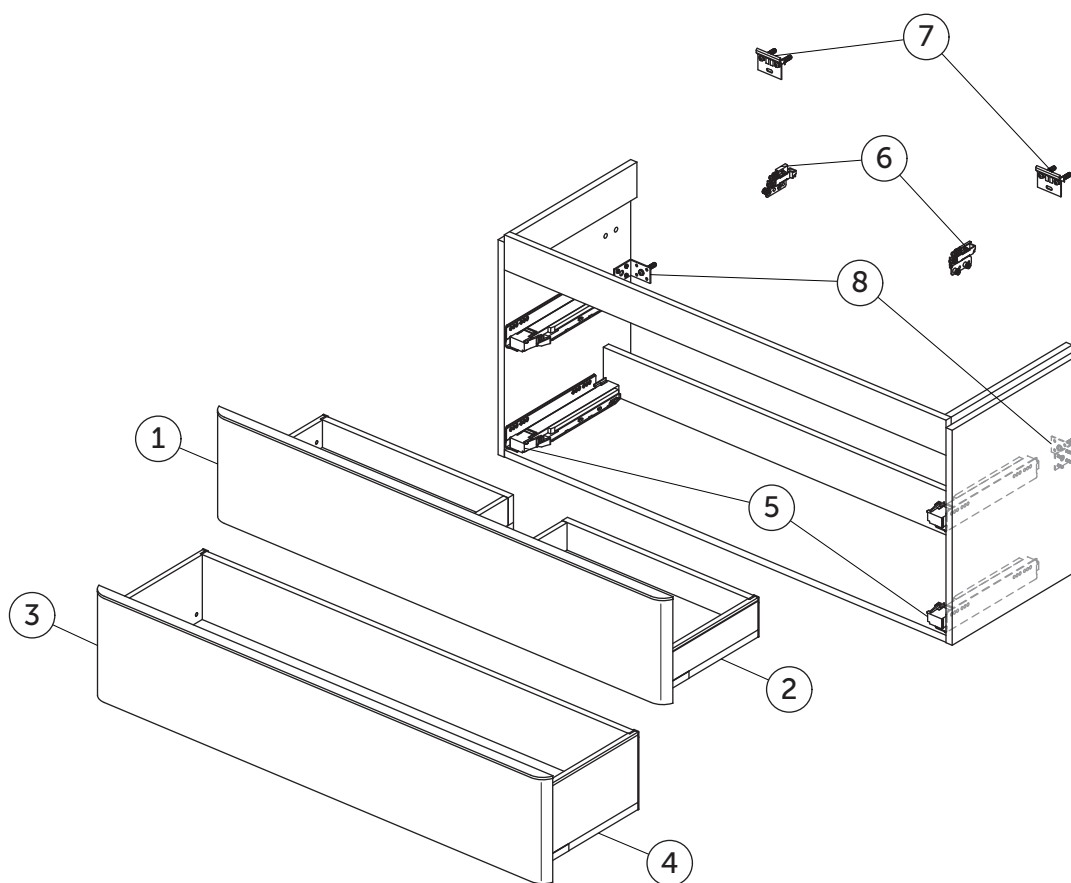

# SPARE PARTS

Basin unit 1170  
2 drawers

Item	Description	Colour/Finish	Code No.	Quantity
1	Upper drawer front panel 117	PA - Dark Walnut PB - Gold Oak WG - Glossy White Y2 - Matt Anthracite	TV845PA TV845PB TV845WG TV845Y2	1
2	Upper drawer structure box 117	Y2 - Matt Anthracite	TV846Y2	1
3	Lower drawer front panel 117	PA - Dark Walnut PB - Gold Oak WG - Glossy White Y2 - Matt Anthracite	TV847PA TV847PB TV847WG TV847Y2	1
4	Lower drawer structure box 117	Y2 - Matt Anthracite	TV848Y2	1
5	Runners 300 Push KIT		TV80467	pair
6	Hanging brackets KIT 1		TV80567	pair
7	Wall fixation KIT 1		TV80667	14
8	Safety KIT		TV86167	pair