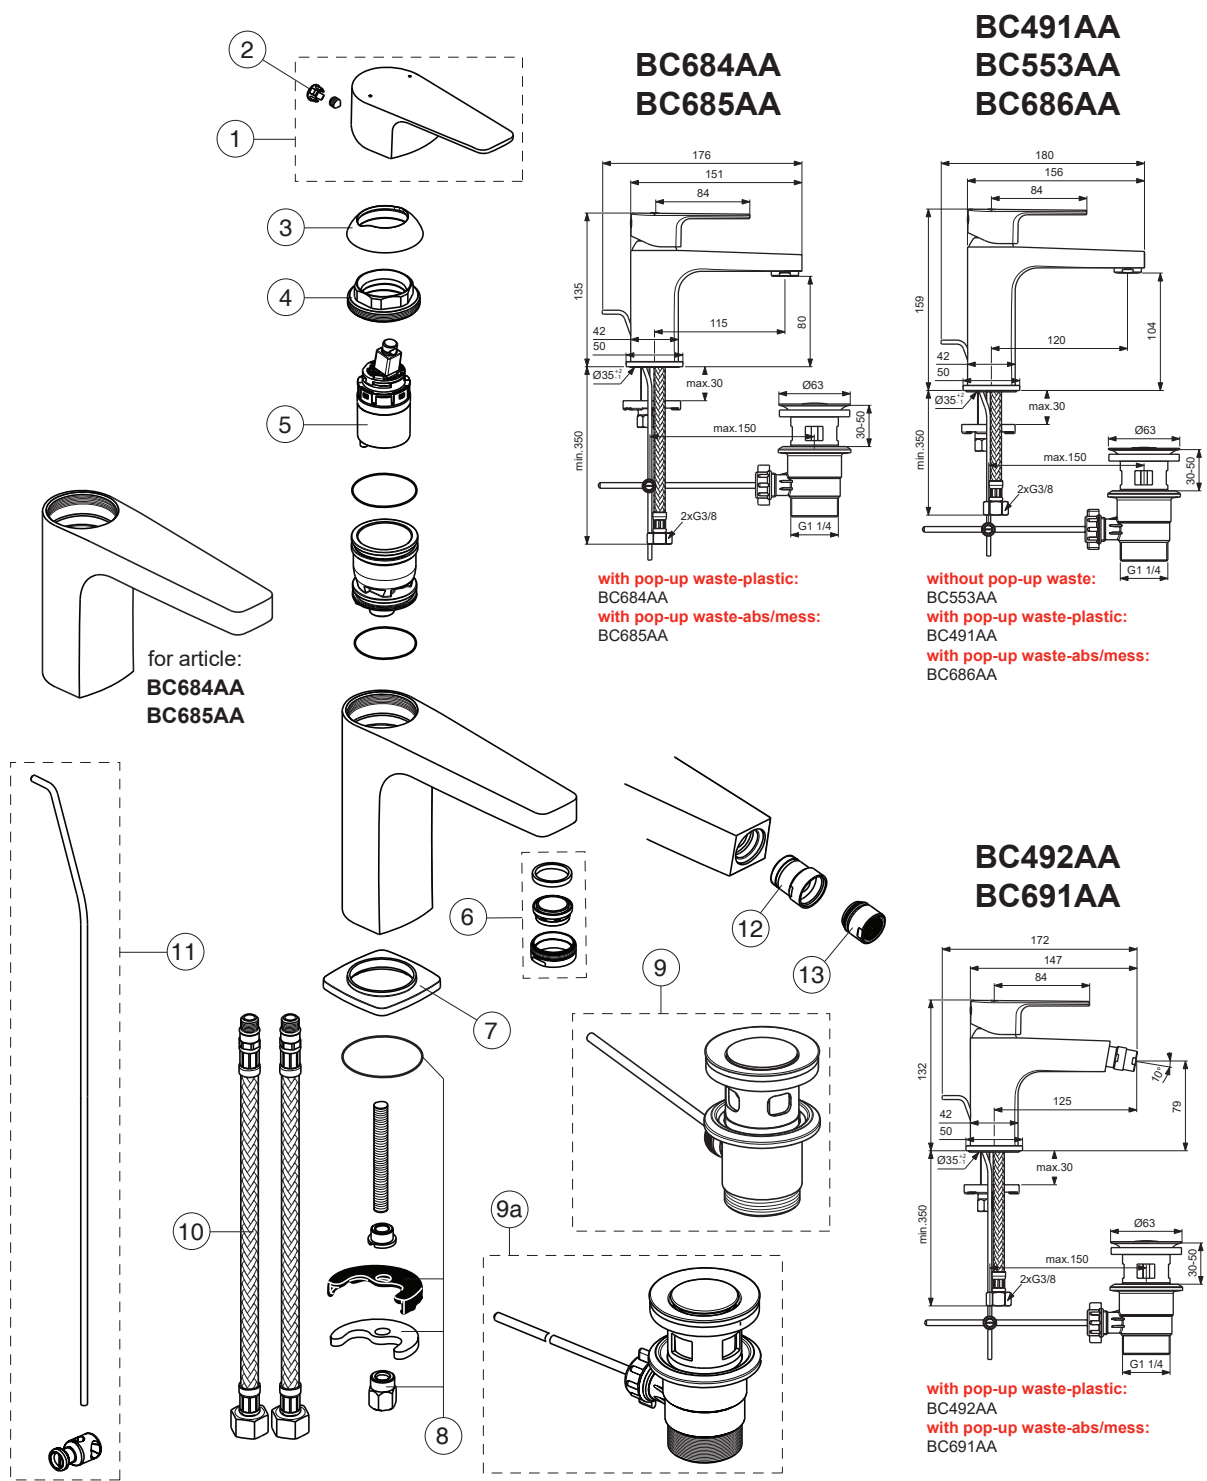

Produced from: June 2022

CERAFINE MODEL D

Ideal Standard

Pos.	Signify	Spare parts-Nr.	Quantity	Pos.	Signify	Spare parts-Nr.	Quantity
1	Lever,w/logo-compl.	B961652AA	1 Set				
2	Cap decorative	B964696NU	1 Pcs.				
3	Cap	A861080AA	1 Pcs.				
4	Screw M38x1.5	B961645NU	1 Pcs.				
5	Cartridge Ø28mm	A861397NU	1 Pcs.				
6	Perlator M24x1-A / 5l/min	B961383AA	1 Set				
7	Rosette decorative	B961290AA	1 Pcs.				
8	Connecting set	B964551NU	1 Set				
9	Pop-up drain ass.	A962991AA	1 Set				
9a	Pop-up waste-plastic	B964550AA*	1 Set				
10	Flex hose G3/8	A962005NU	1 Pcs.				
11	Pop up waste-compl.	B960900AA	1 Set				
12	Ball joint M18x1	A960019AA	1 Pcs.				
13	Aerator M18x1- 5 l/min	A963369AA	1 Pcs.				

* (for BC491AA;BC492AA;BC684AA)