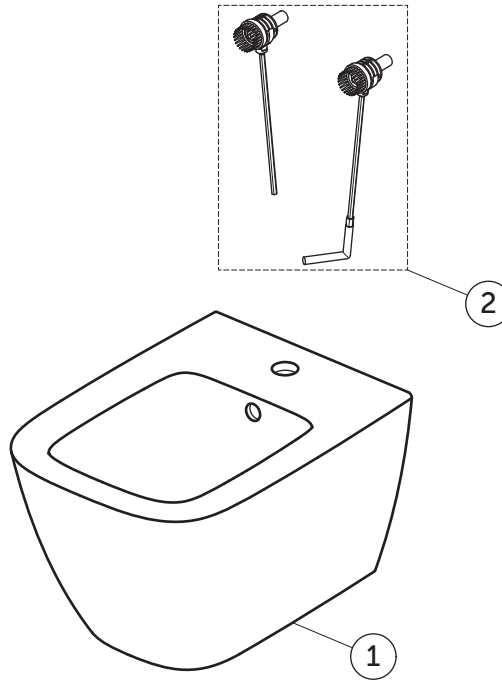

SPARE PARTS

Wall Hung Bidet
HF; 1TH; OF

T4593MA

I.LIFE S

Item	Description	Spare Code
1	WHG BIDET COMPACT HF 1TH OF WHT	
2	FIXING SET WB9 WH MM203	TT0299598

Ideal Standard International NV
Corporate Village – Gent Building
Da Vincilaan 2
B1935 – Zaventem
Belgium