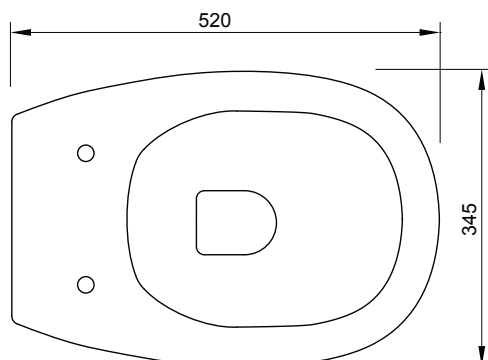

JEE-O toilet

Article code: **007-1007**
 ● White matt
007-1003
 ● Black matt

Material: Ceramics (toilet)
 Thermosetting (seat)

Cleaning instructions: download JEE-O shower and taps manual on our website: www.jee-o.com

Seat: Soft close + quick release

Waste diameter: 100mm

Including fixing kit + self sticking seal

Dimensions: L 52 x W 34.5 x H 37.5 cm
 Net weight: 25kg

Dimension package
 Toilet: L 57,5 x W41 x H40 cm
 Cover + seat: L 51 x W40 x H7 cm
 Package weight: 1.5 kg