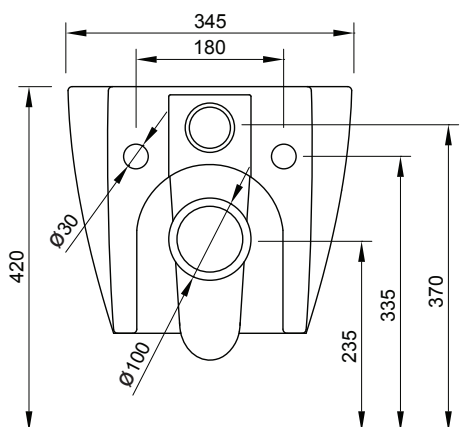

JEE-O toilet

Article code: **007-1007**
 ● White matt
007-1003
 ● Black matt

Material: Ceramics (toilet)
 Thermosetting (seat)

Cleaning instructions: download JEE-O shower and taps manual on our website: www.jee-o.com

Seat: Soft close + quick release

Waste diameter: 100mm

Including fixing kit + self sticking seal

Dimensions: L 52 x W 34.5 x H 37.5 cm
 Net weight: 25kg

Dimension package
 Toilet: L 57,5 x W41 x H40 cm
 Cover + seat: L 51 x W40 x H7 cm
 Package weight: 1.5 kg