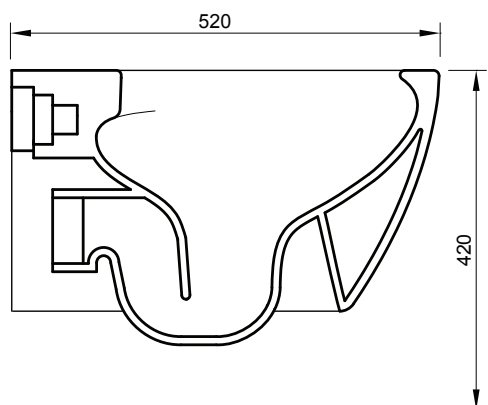

JEE-O toilet

Article code: **007-1007**
 ● White matt
007-1003
 ● Black matt

Material: Ceramics (toilet)
 Thermosetting (seat)

Cleaning instructions: download JEE-O shower and taps manual on our website: www.jee-o.com

Seat: Soft close + quick release

Waste diameter: 100mm

Including fixing kit + self sticking seal

Dimensions: L 52 x W 34.5 x H 37.5 cm
 Net weight: 25kg

Dimension package
 Toilet: L 57,5 x W41 x H40 cm
 Cover + seat: L 51 x W40 x H7 cm
 Package weight: 1.5 kg