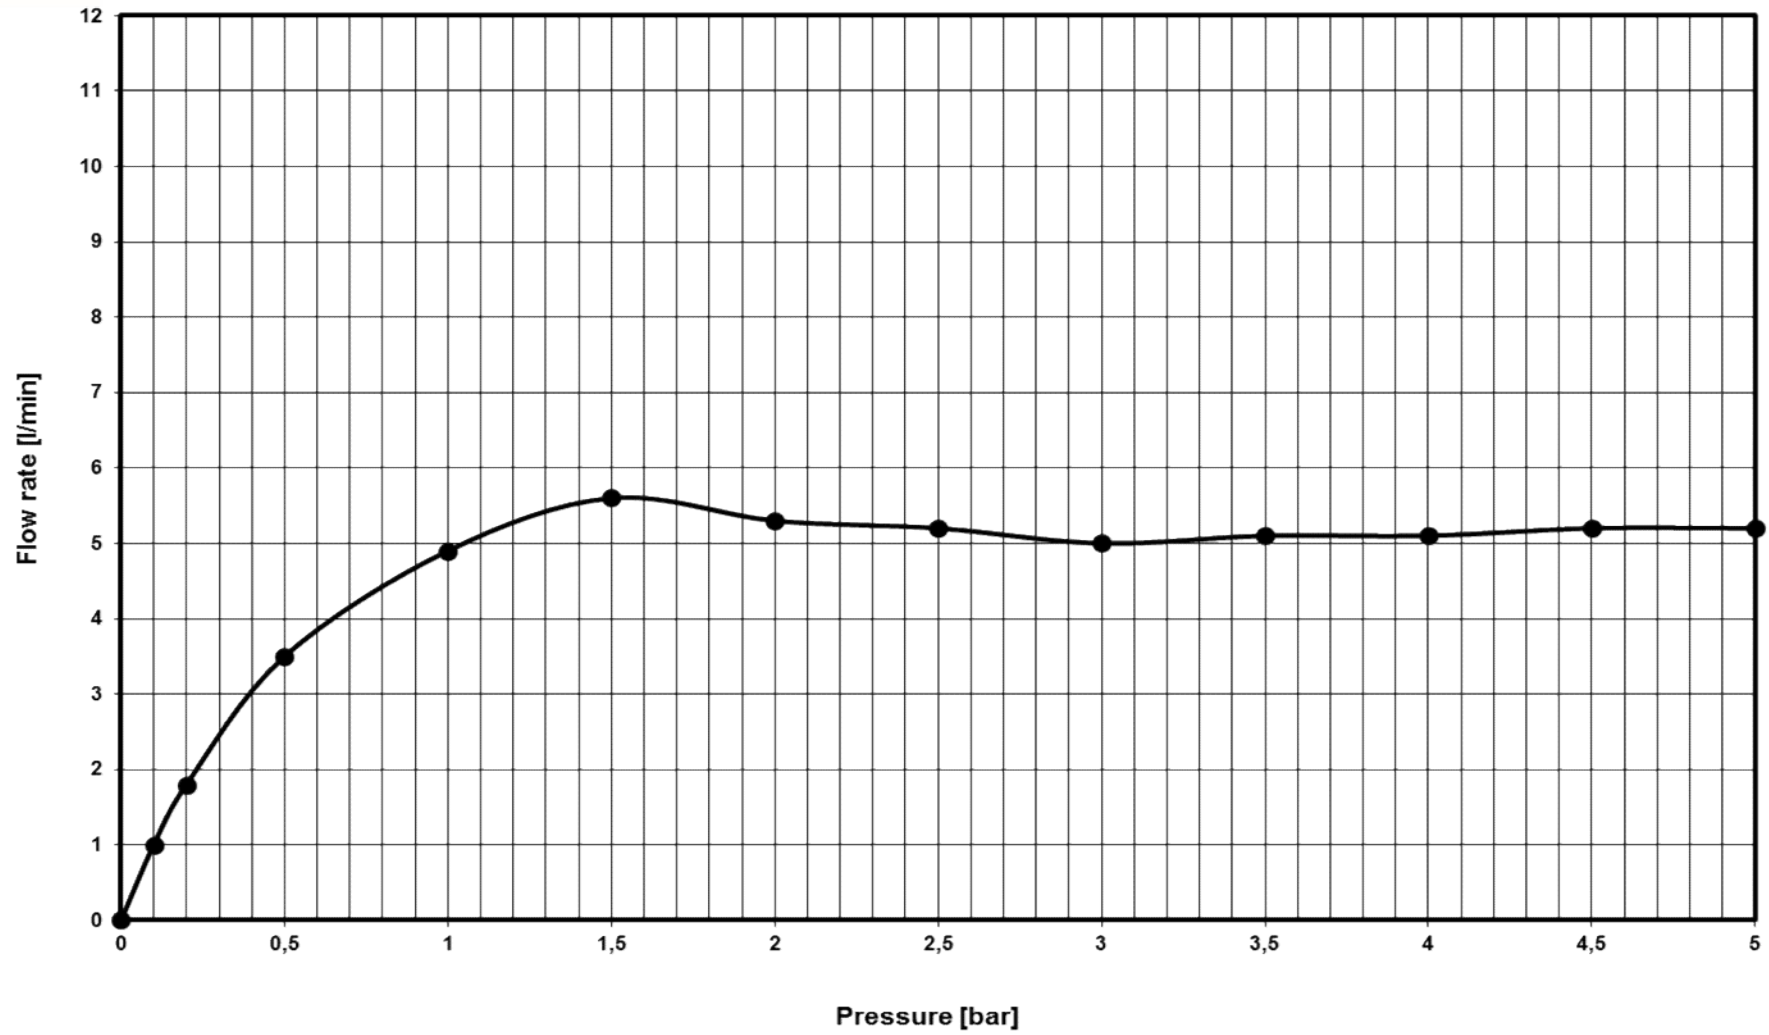

Ideal Standard

CERALINE BC203AA_BC268AA_Basin 5l/min

—●— Mixed water - series