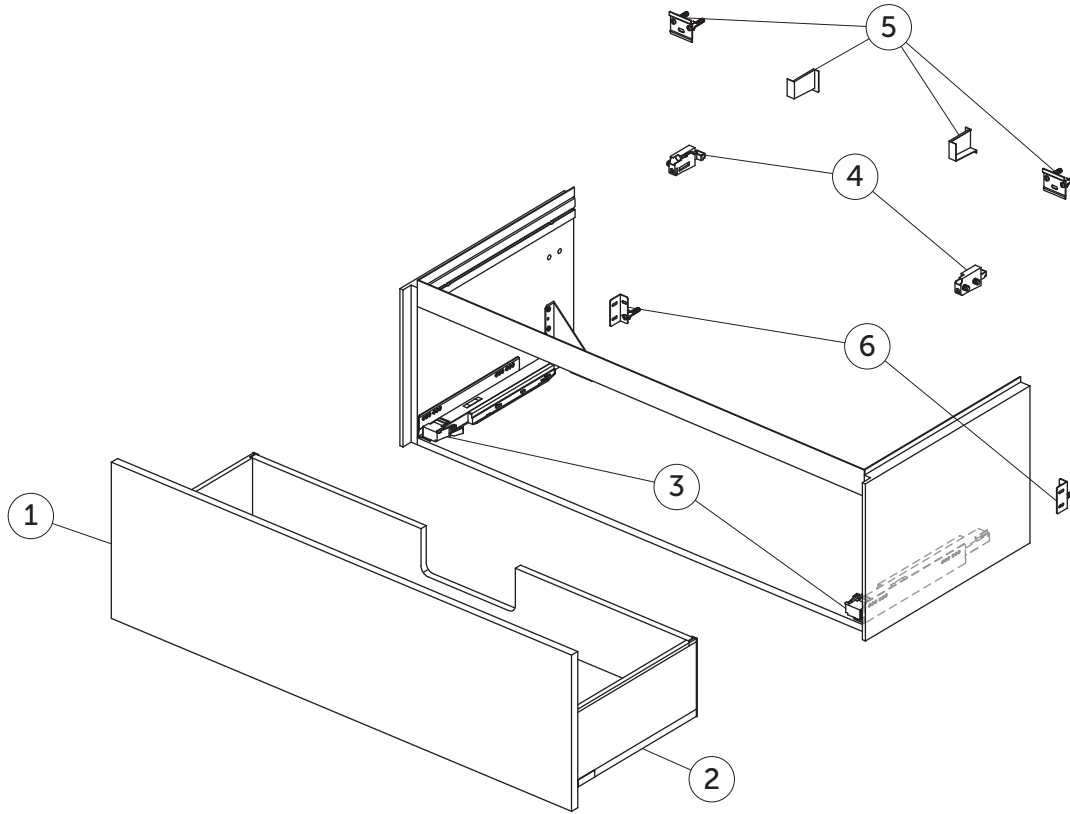

SPARE PARTS

Vanity Unit 1200
1 drawer

Item	Description	Colour/Finish	Code No.	Quantity
1	Drawer front panel ns 1180 x 356	Y1 - Matt White Y2 - Matt Anthracite Y3 - Matt Sunset Y4 - Smoked Oak Y5 - Dark Walnut Y6 - Light Oak	TF064Y1 TF064Y2 TF064Y3 TF064Y4 TF064Y5 TF064Y6	1
2	Drawer structure box ns 120 x 50.5 vanity	Y2 - Matt Anthracite	TF114Y2	1
3	Runners 400 Push KIT		TV76967	Pair
4	Hanging brackets KIT 1		RV08267	Pair
5	Wall fixation KIT 1 new		TV72667	14
6	Safety KIT (brackets, screws & plugs)		TV38767	12