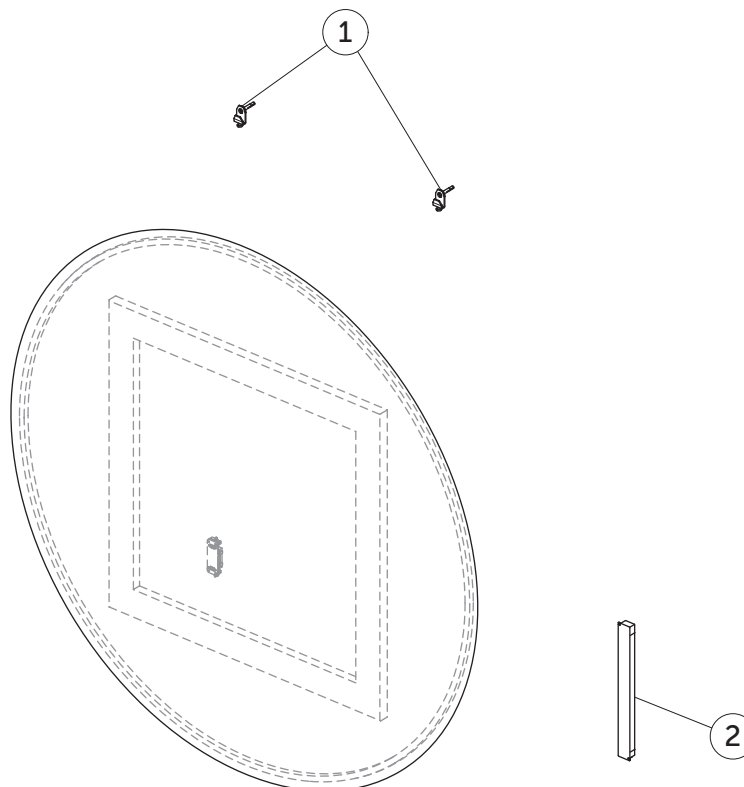

# SPARE PARTS

Round Mirror 1200

Item	Description	Colour/Finish	Code No.	Quantity
1	Wall fixing KIT Framed Mirrors		TV71367	10
2	Transformer SNP60 & IP blue connector *		TV89167	1

\* Transformer type:  
1. SNAPPY SNP60-24FP-1