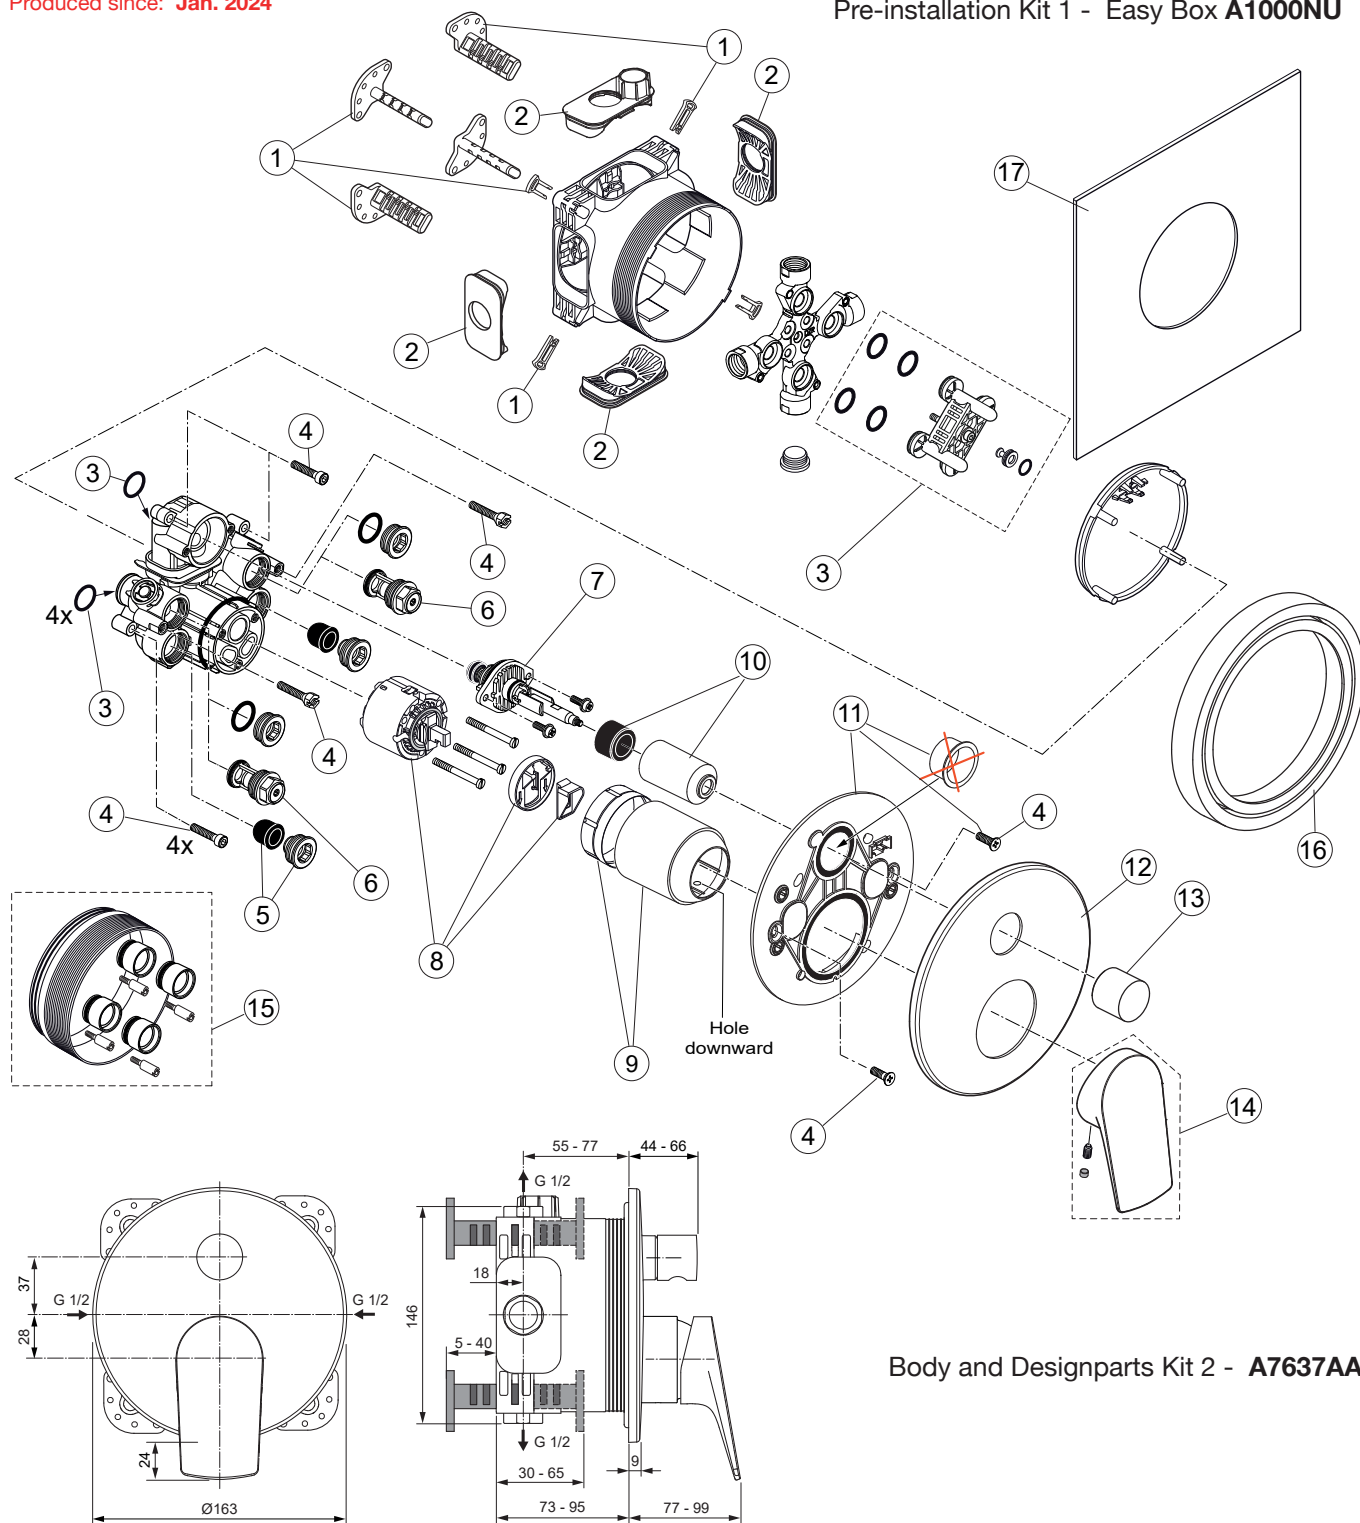

Produced since: Jan. 2024

Pre-installation Kit 1 - Easy Box A1000NU

Body and Designparts Kit 2 - A7637AA

Replace XX with the appropriate finish code

Chrome = AA Silver Storm = GN Gold = A2 Magnetic Grey = A5

Example spare part order:

A 861 441 AA in Chrome

Pos.	Description	Part-Number	Qty.	Pos.	Description	Part-Number	Qty.
1	Install. depth adjust.	A 963 131 NU	1 Set	12	Escutcheon w Logo	A 861 449 XX	1 pcs
2	Side sealing	A 963 132 NU	1 Set	13	Pull knob	A 860 901 XX	1 pcs
3	Flushing device cpl.	A 963 146 NU	1 Set	14	Lever cpl.	A 861 780 XX	1 Set
4	Screw set complete	A 960 890 NU*	1 Set	15	Extension kit 20mm	A 960 704 NU	1 Set
5	Low noise insert	A 960 891 NU	1 pcs		Extension kit 40mm	A 962 476 NU	1 Set
6	Stop valve	A 960 706 NU	2 pcs	16	Distanzframe 20mm	A 6677 XX	1 Set
7	Diverter complete	A 963 443 NU	1 pcs	17	Sealing fleece	A 861 328 NU	1 pcs
8	Cartridge with ECO-kit	A 960 500 NU	1 Set				
9	Cover cap	A 861 441 XX	1 pcs				
10	Cover / Cap for diverter	A 860 902 XX	1 pcs				
11	Escutcheon holder cpl.	A 860 897 NU	1 Set				

\*Universal set (not all parts needed)