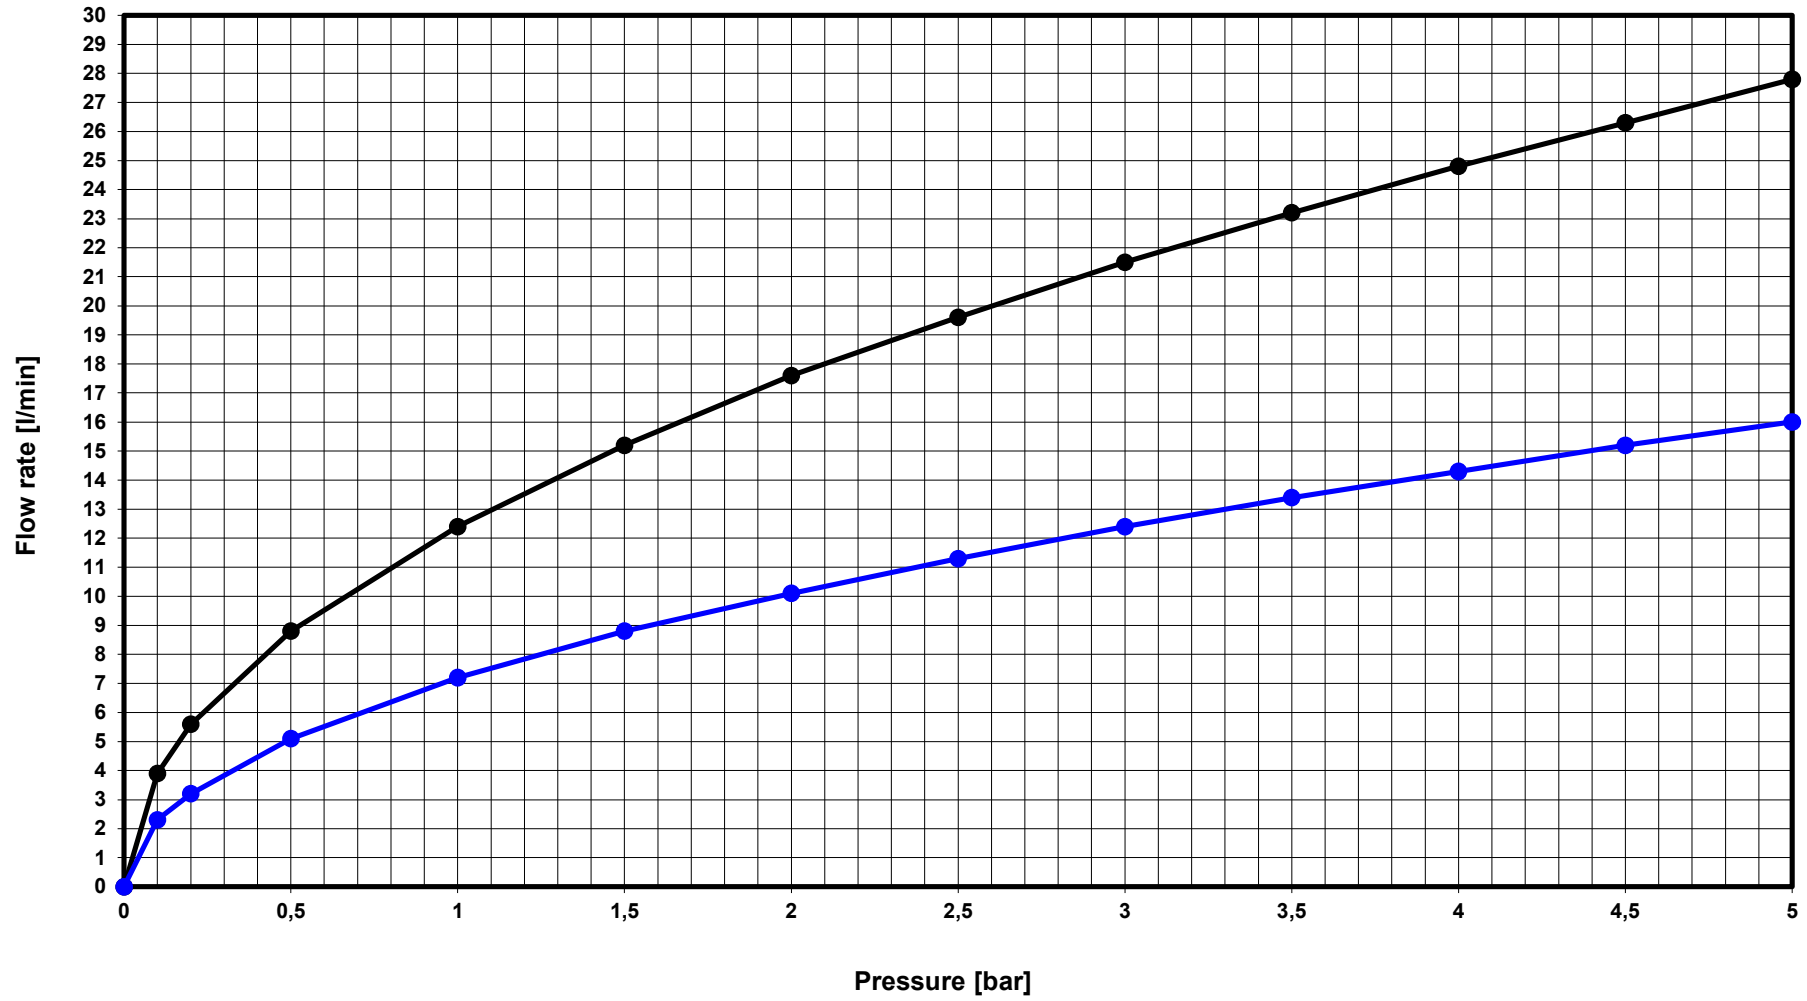

Ideal Standard

BC500AA CERAFINE O BSH MXR EXPSD CHR

—●— Mixed water - Bath series —●— Mixed water - Shower series