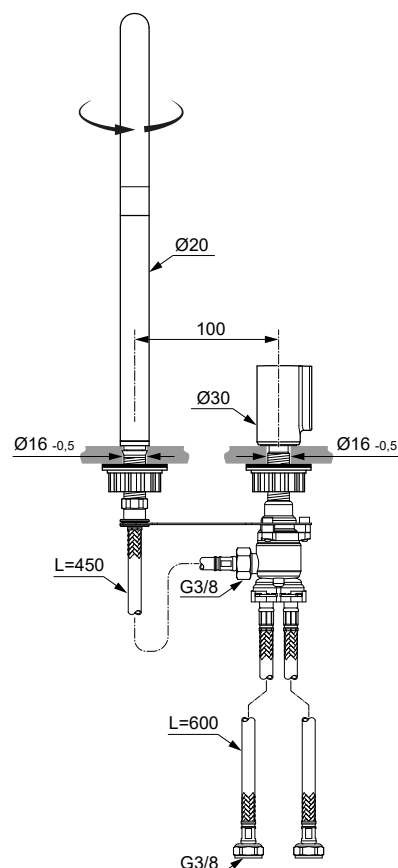

A7830 ..

Ideal Standard International NV
Corporate Village - Gent Building
Da Vincilaan 2
1935 Zaventem
Belgium

www.idealstandardinternational.com