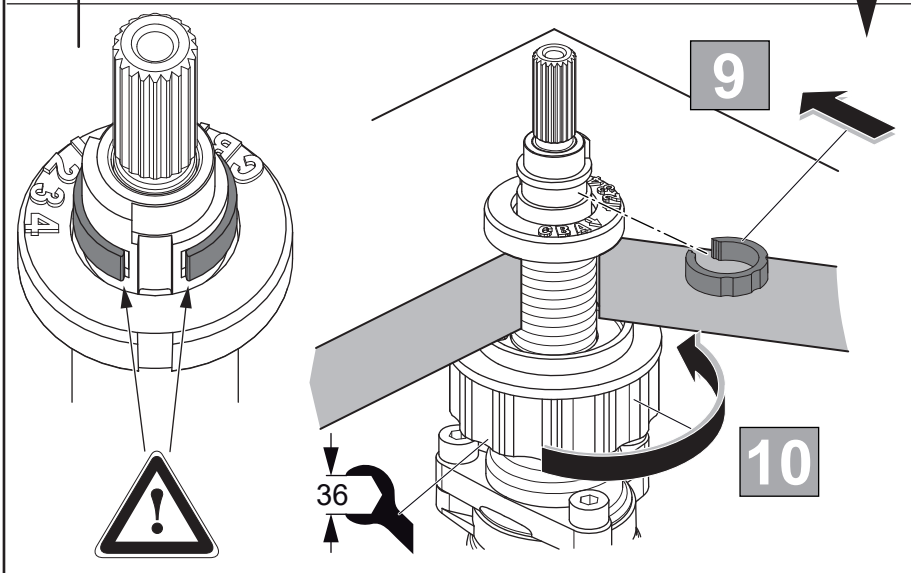

Ideal Standard

SOLOS
 A 7830 .. A 7831 ..

0923 / A 869 109

A7831 ..

A7830 ..

Ideal Standard International NV
 Corporate Village - Gent Building
 Da Vincilaan 2
 1935 Zaventem
 Belgium

www.idealstandardinternational.com