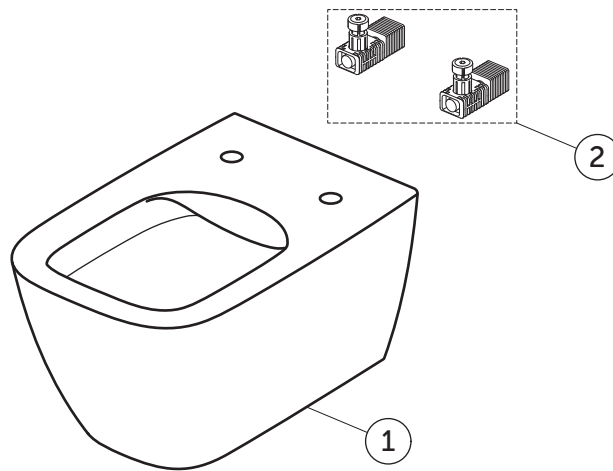

SPARE PARTS

Wall Hung Bowl
RimLS+; HF

T461401

I.LIFE B

Item	Description	Spare Code
1	WHG BOWL RimLS+ HF WHT	
2	SP EASYFIX+ WH BOWL TOP FIXATION FULL SET	TR16667

Ideal Standard International NV
Corporate Village – Gent Building
Da Vincilaan 2
B1935 – Zaventem
Belgium