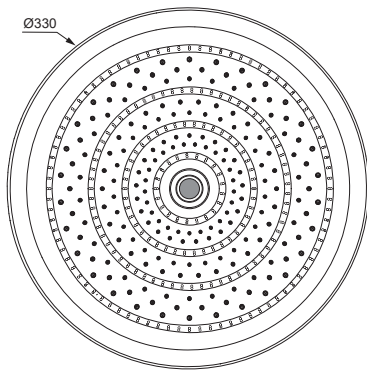

Produced from: **July 2023**

Rainshower with light  
chrome **A7891AA**

Pos.	Description	Part-Number	Qty.	Pos.	Description	Part-Number	Qty.
1	Headshower 3Func. Ø330 mm	<b>A 861 735 AA</b>	1 Set				
2	Pipe with cable	<b>A 861 734 AA</b>	1 Set				
3	Fixation set	<b>A 861 732 NU</b>	1 Set				
4	Remote control	<b>A 861 733 AA</b>	1 Set				
5	AC-Adapter 24V DC / 0,7A	<b>A 861 817 NU</b>	1 pcs				