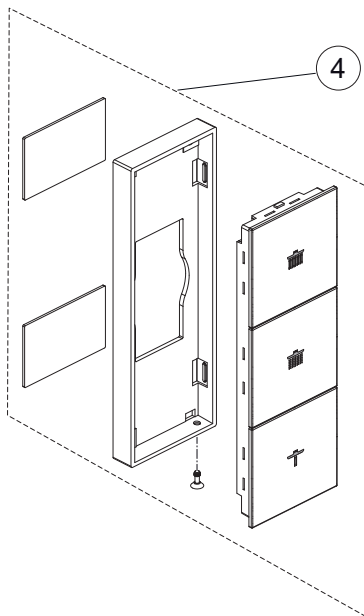

Produced from: **July 2023**

Rainshower with light  
chrome **A7891AA**

Pos.	Description	Part-Number	Qty.	Pos.	Description	Part-Number	Qty.
1	Headshower 3Func. Ø330 mm	<b>A 861 735 AA</b>	1 Set				
2	Pipe with cable	<b>A 861 734 AA</b>	1 Set				
3	Fixation set	<b>A 861 732 NU</b>	1 Set				
4	Remote control	<b>A 861 733 AA</b>	1 Set				
5	AC-Adapter 24V DC / 0,7A	<b>A 861 817 NU</b>	1 pcs				