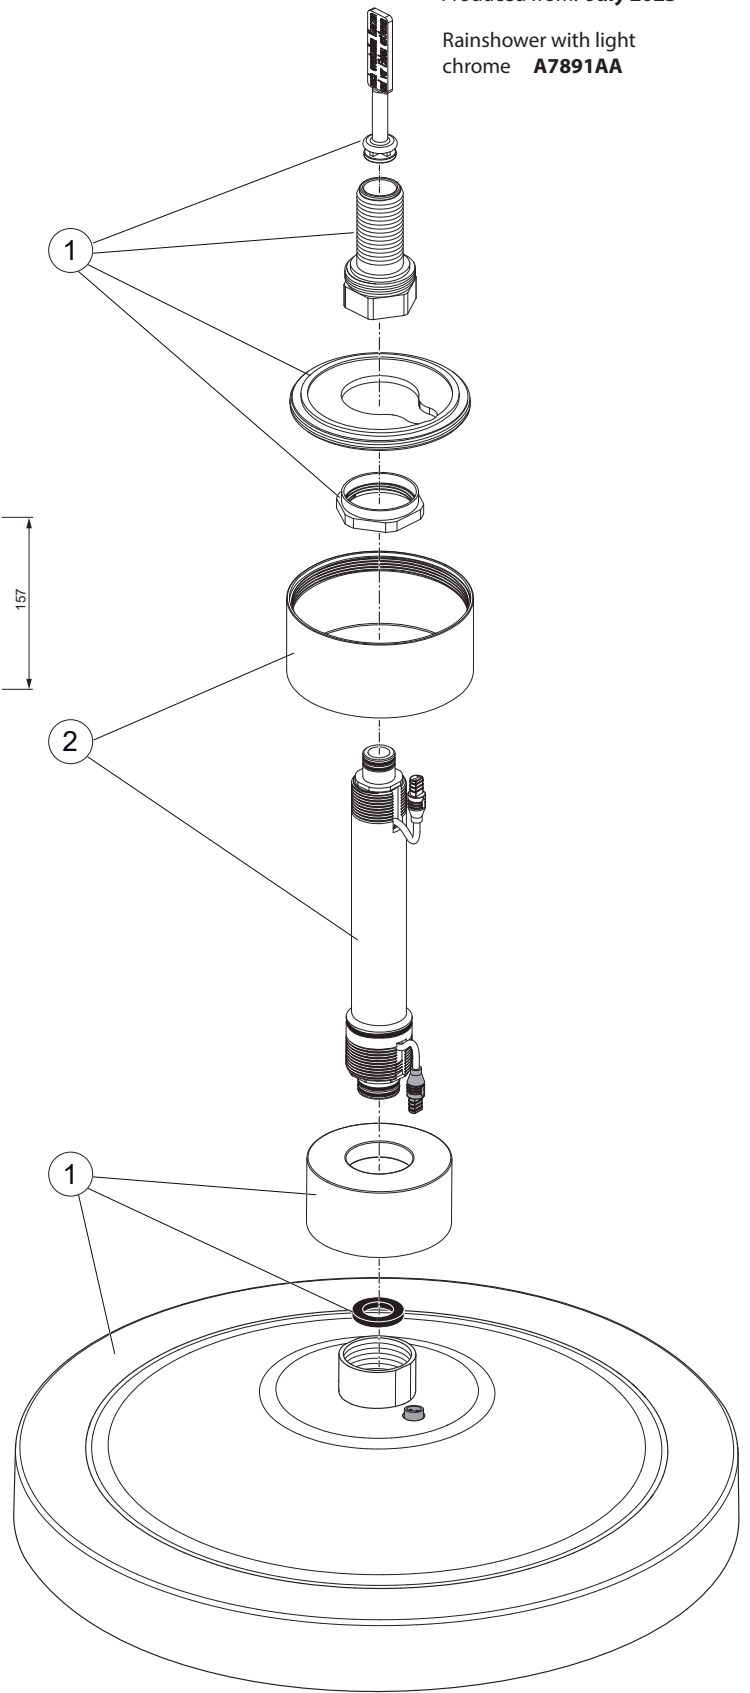

Produced from: **July 2023**

Rainshower with light  
chrome **A7891AA**

Pos.	Description	Part-Number	Qty.	Pos.	Description	Part-Number	Qty.
1	Headshower 3Func. Ø330 mm	<b>A 861 735 AA</b>	1 Set				
2	Pipe with cable	<b>A 861 734 AA</b>	1 Set				
3	Fixation set	<b>A 861 732 NU</b>	1 Set				
4	Remote control	<b>A 861 733 AA</b>	1 Set				
5	AC-Adapter 24V DC / 0,7A	<b>A 861 817 NU</b>	1 pcs				