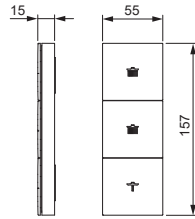

Produced from: **July 2023**

Rainshower with light  
chrome **A7891AA**

Pos.	Description	Part-Number	Qty.	Pos.	Description	Part-Number	Qty.
1	Headshower 3Func. Ø330 mm	<b>A 861 735 AA</b>	1 Set				
2	Pipe with cable	<b>A 861 734 AA</b>	1 Set				
3	Fixation set	<b>A 861 732 NU</b>	1 Set				
4	Remote control	<b>A 861 733 AA</b>	1 Set				
5	AC-Adapter 24V DC / 0,7A	<b>A 861 817 NU</b>	1 pcs				