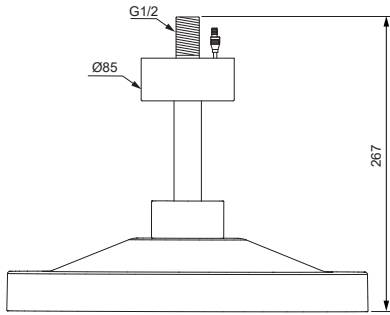

Produced from: **July 2023**

Rainshower with light  
chrome **A7891AA**

Pos.	Description	Part-Number	Qty.	Pos.	Description	Part-Number	Qty.
1	Headshower 3Func. Ø330 mm	<b>A 861 735 AA</b>	1 Set				
2	Pipe with cable	<b>A 861 734 AA</b>	1 Set				
3	Fixation set	<b>A 861 732 NU</b>	1 Set				
4	Remote control	<b>A 861 733 AA</b>	1 Set				
5	AC-Adapter 24V DC / 0,7A	<b>A 861 817 NU</b>	1 pcs				