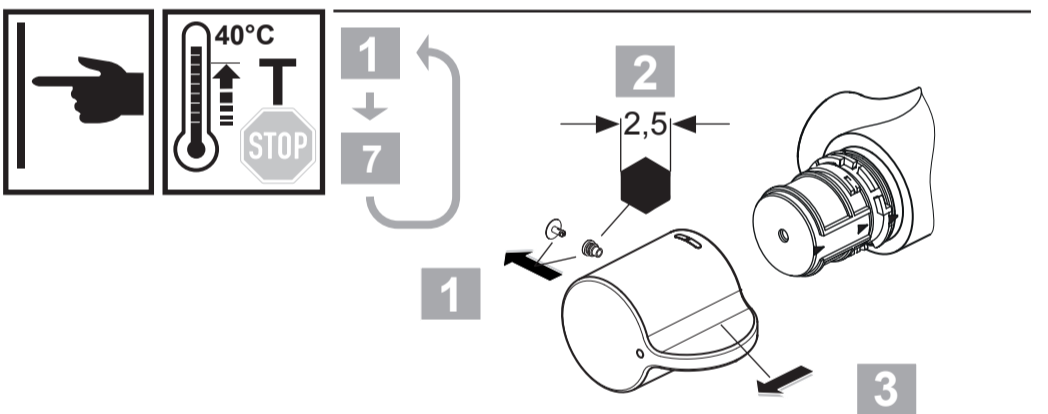

**CeraPlus 2**  
**A 6871 ..**

0517 / A 868 327  
 (+ A 865 612)  
 Made in Germany

Ideal Standard International NV  
 Corporate Village - Gent Building  
 Da Vincilaan 2  
 1935 Zaventem  
 Belgium

[www.idealstandardinternational.com](http://www.idealstandardinternational.com)