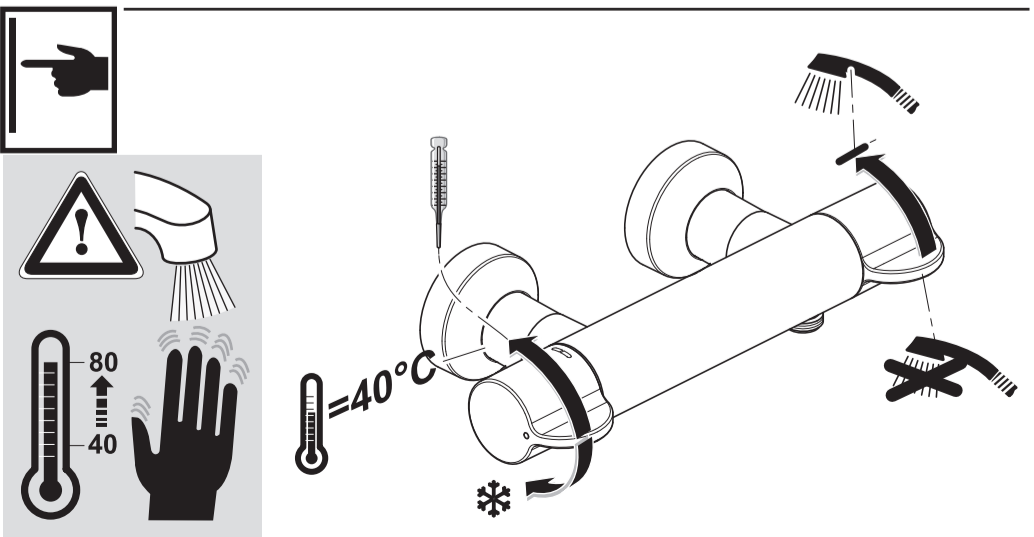

**CeraPlus 2**  
**A 6871 ..**

0517 / A 868 327  
 (+ A 865 612)  
 Made in Germany

Ideal Standard International NV  
 Corporate Village - Gent Building  
 Da Vincilaan 2  
 1935 Zaventem  
 Belgium

[www.idealstandardinternational.com](http://www.idealstandardinternational.com)