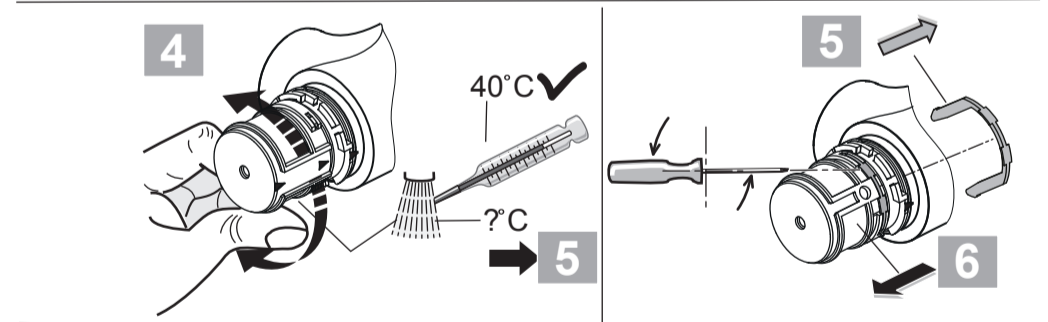

**CeraPlus 2**  
**A 6871 ..**

0517 / A 868 327  
 (+ A 865 612)  
 Made in Germany

Ideal Standard International NV  
 Corporate Village - Gent Building  
 Da Vincilaan 2  
 1935 Zaventem  
 Belgium

[www.idealstandardinternational.com](http://www.idealstandardinternational.com)