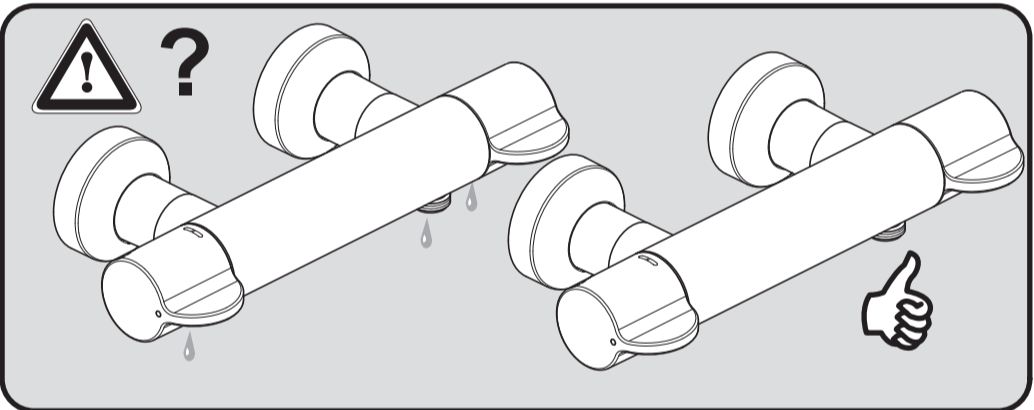

**CeraPlus 2**  
**A 6871 ..**

0517 / A 868 327  
 (+ A 865 612)  
 Made in Germany

Ideal Standard International NV  
 Corporate Village - Gent Building  
 Da Vincilaan 2  
 1935 Zaventem  
 Belgium

[www.idealstandardinternational.com](http://www.idealstandardinternational.com)