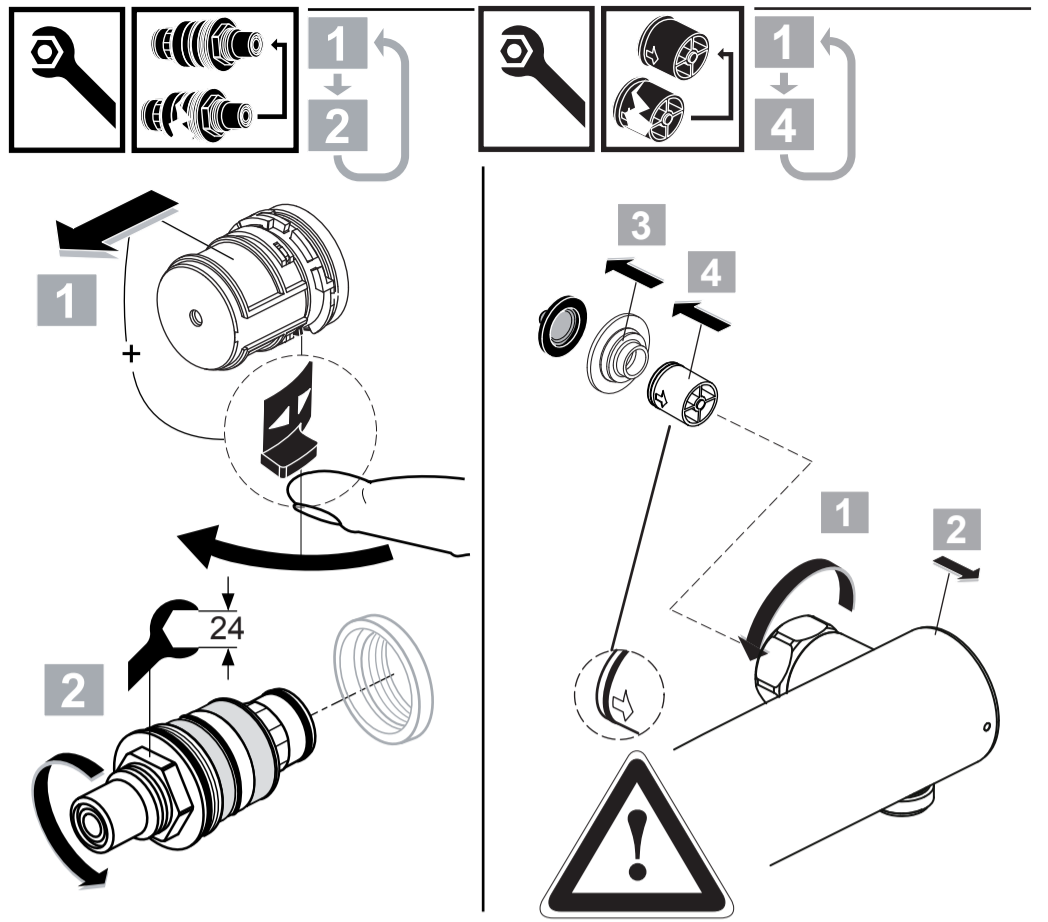

**CeraPlus 2**  
**A 6871 ..**

0517 / A 868 327  
 (+ A 865 612)  
 Made in Germany

Ideal Standard International NV  
 Corporate Village - Gent Building  
 Da Vincilaan 2  
 1935 Zaventem  
 Belgium

[www.idealstandardinternational.com](http://www.idealstandardinternational.com)