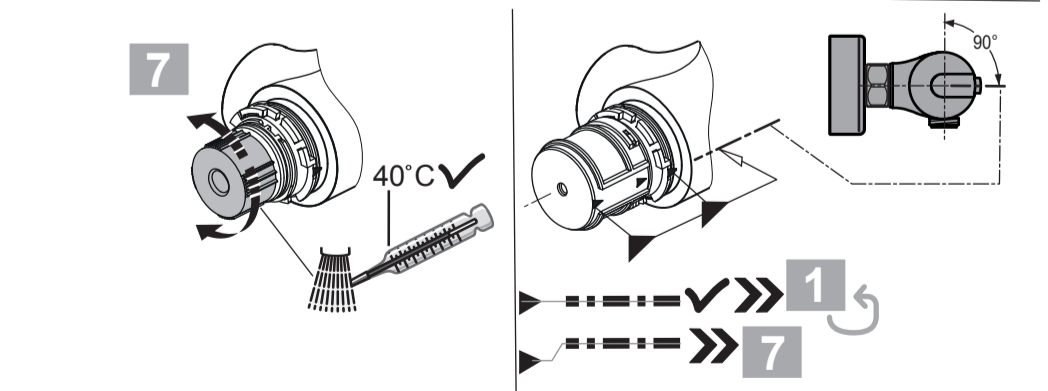

**CeraPlus 2**  
**A 6871 ..**

0517 / A 868 327  
 (+ A 865 612)  
 Made in Germany

Ideal Standard International NV  
 Corporate Village - Gent Building  
 Da Vincilaan 2  
 1935 Zaventem  
 Belgium

[www.idealstandardinternational.com](http://www.idealstandardinternational.com)