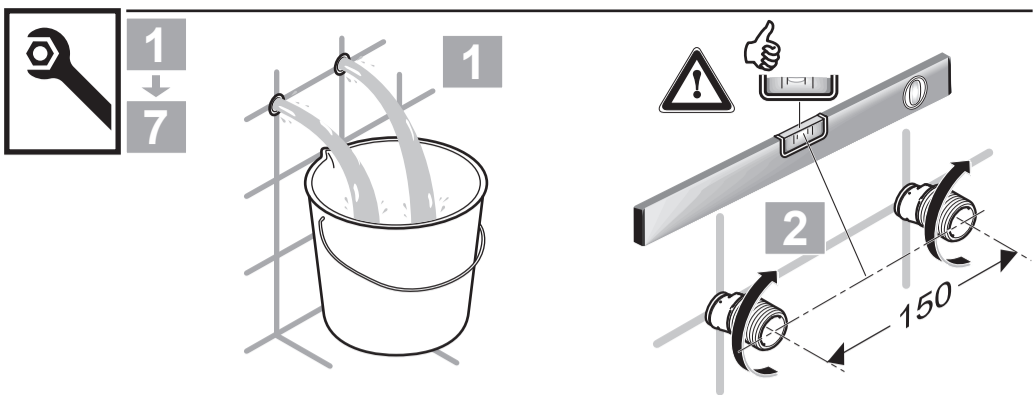

**CeraPlus 2**  
**A 6871 ..**

0517 / A 868 327  
 (+ A 865 612)  
 Made in Germany

Ideal Standard International NV  
 Corporate Village - Gent Building  
 Da Vincilaan 2  
 1935 Zaventem  
 Belgium

[www.idealstandardinternational.com](http://www.idealstandardinternational.com)