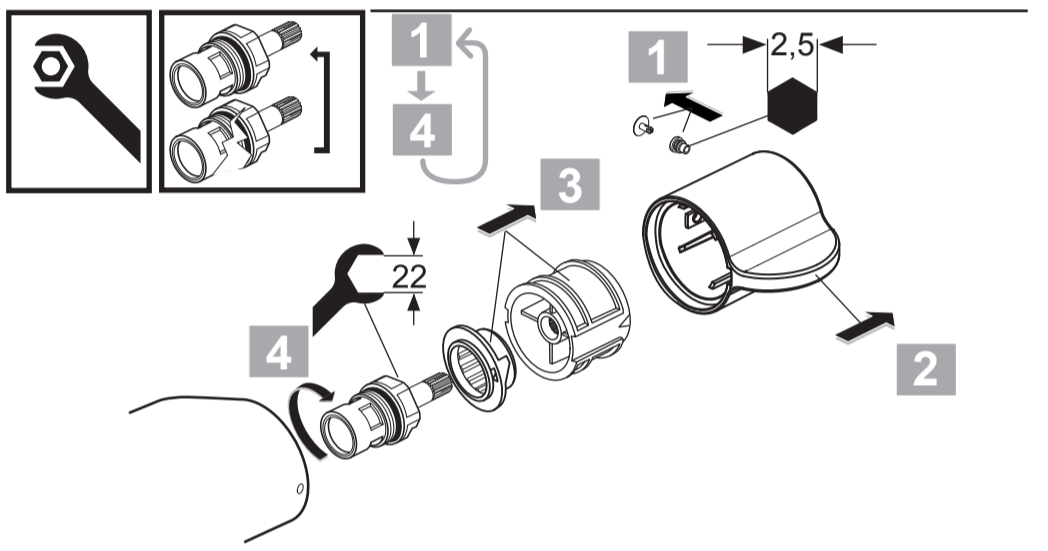

**CeraPlus 2**  
**A 6871 ..**

0517 / A 868 327  
 (+ A 865 612)  
 Made in Germany

Ideal Standard International NV  
 Corporate Village - Gent Building  
 Da Vincilaan 2  
 1935 Zaventem  
 Belgium

[www.idealstandardinternational.com](http://www.idealstandardinternational.com)