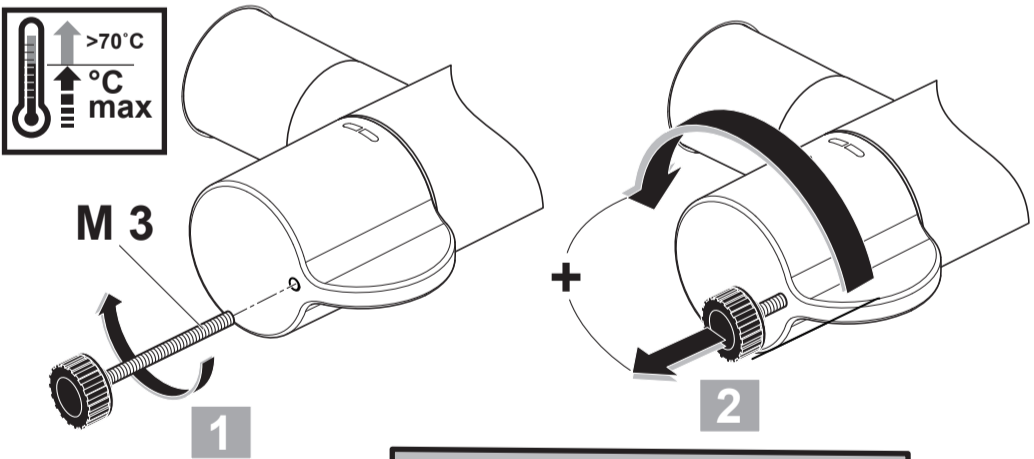

**CeraPlus 2**  
**A 6871 ..**

0517 / A 868 327  
 (+ A 865 612)  
 Made in Germany

Ideal Standard International NV  
 Corporate Village - Gent Building  
 Da Vincilaan 2  
 1935 Zaventem  
 Belgium

[www.idealstandardinternational.com](http://www.idealstandardinternational.com)