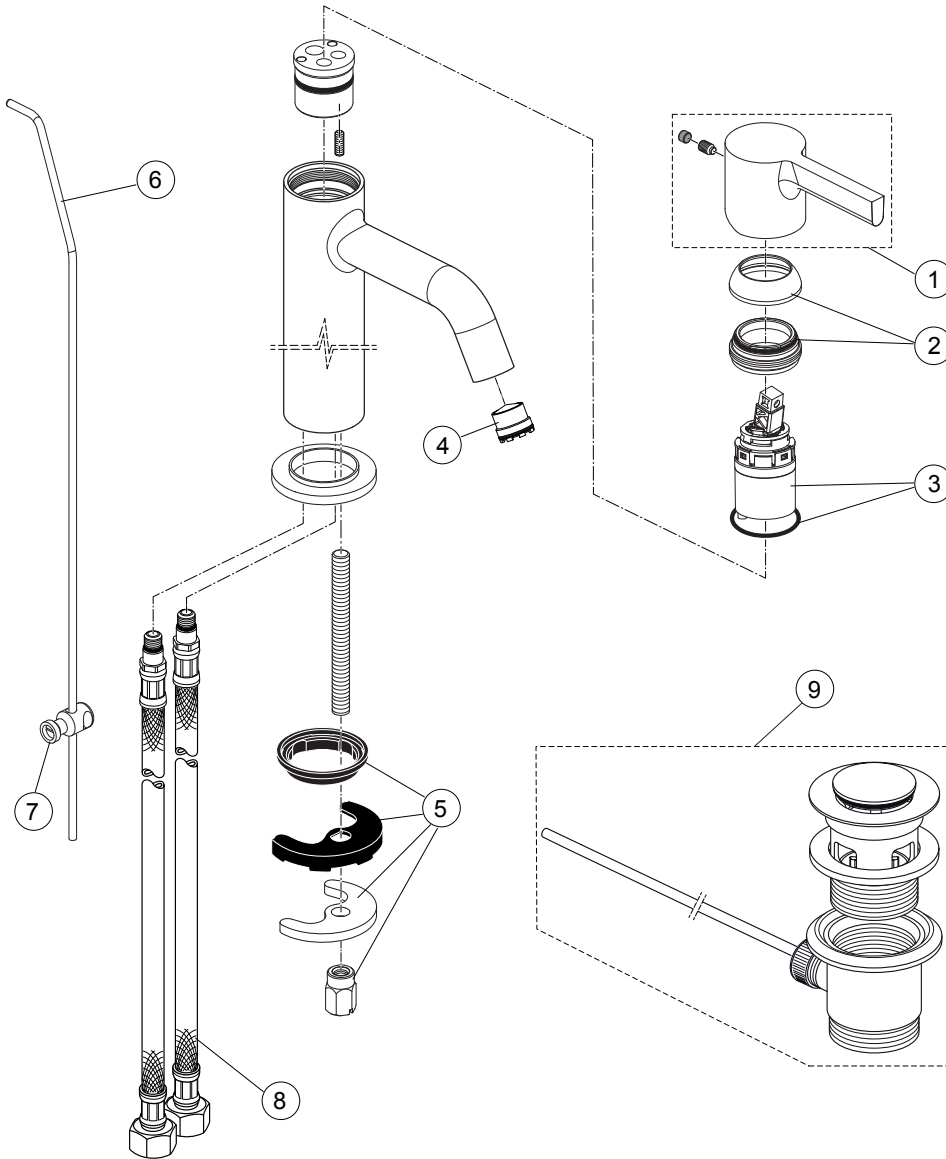

Produced since: Nov. 2019

SL basin mixer flex. hose with pop-up waste chrome **BC781AA**

without pop-up waste chrome **BC782AA**

Replace XX with the appropriate finish code

Chrome = AA Silver Storm = GN Gold = A2 Magnetic Grey = A5

Example spare part order:

A 861 419 AA in Chrome

Pos.	Description	Part-Number	Qty.	Pos.	Description	Part-Number	Qty.
1	Lever cpl.	A 861 419 XX	1 Set				
2	Cover cap with O-ring	A 861 420 XX	1 pcs				
3	Cartridge Ø28 + O - Ring	A 861 397 NU	1 Set				
4	Aerator M24x1 - 5ltr/min	A 960 197 NU*	1 pcs				
5	Fixation kit	A 960 486 NU*	1 Set				
6	Lift rod cpl. + Pos. 8	B 960 900 XX	1 Set				
7	Bracket	A 961 172 NU	1 pcs				
8	Flex. hose M8x1-G3/8-620	B 960 364 NU	1 pcs				
9	Pop-up waste complete	A 961 230 XX	1 Set				

*Universal set (not all parts needed)