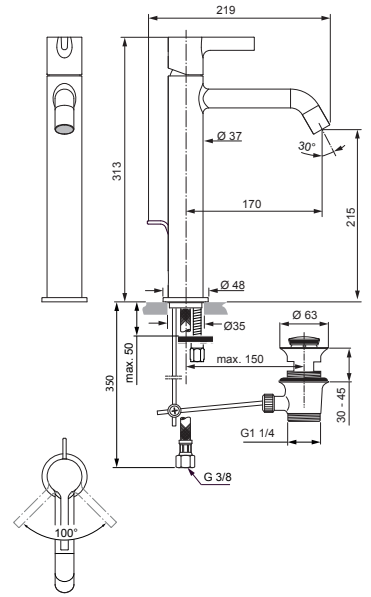

Produced since: Nov. 2019

SL basin mixer flex. hose with pop-up waste chrome **BC781AA**

without pop-up waste chrome **BC782AA**

Replace XX with the appropriate finish code

Chrome = AA Silver Storm = GN Gold = A2 Magnetic Grey = A5

Example spare part order:

A 861 419 AA in Chrome

Pos.	Description	Part-Number	Qty.	Pos.	Description	Part-Number	Qty.
1	Lever cpl.	A 861 419 XX	1 Set				
2	Cover cap with O-ring	A 861 420 XX	1 pcs				
3	Cartridge Ø28 + O - Ring	A 861 397 NU	1 Set				
4	Aerator M24x1 - 5ltr/min	A 960 197 NU*	1 pcs				
5	Fixation kit	A 960 486 NU*	1 Set				
6	Lift rod cpl. + Pos. 8	B 960 900 XX	1 Set				
7	Bracket	A 961 172 NU	1 pcs				
8	Flex. hose M8x1-G3/8-620	B 960 364 NU	1 pcs				
9	Pop-up waste complete	A 961 230 XX	1 Set				