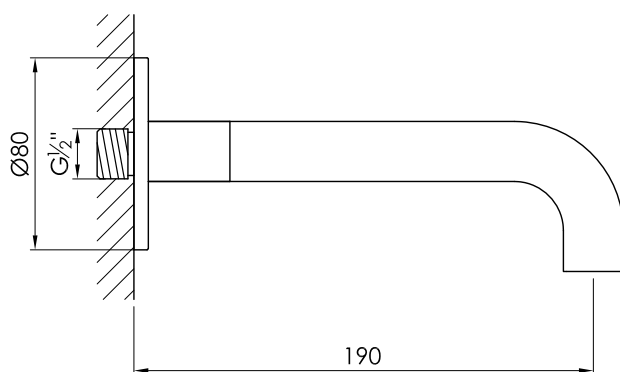

JEE-O slimline spout 90°

Article code:

800-3820

● Brushed

800-3823

● Structured black

800-3824

● PVD coated bronze

800-3825

● PVD coated matt gold

Material:

Stainless Steel r304

Cleaning instructions:

download JEE-O shower and taps manual on our website: www.jee-o.com

Connection:

G 1/2" (0.6")

Thread:

British Standard Pipe (BSP)

Dimension package:

L 27,5 x W 13 x H 3 cm

Total weight:

0.5 kg

Package weight:

0.08 kg