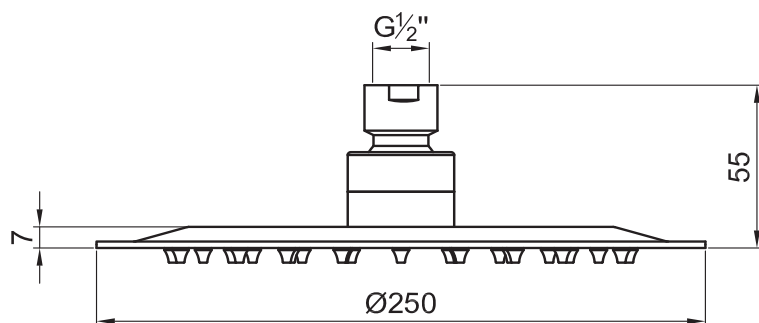

JEE-O slimline shower head small

Article code:

800-6120

● Brushed

800-6123

● Structured black

800-6124

● PVD coated bronze

Flow at water of 38°C /100,4°F:

12l /3,2gal p/m at 3bar pressure

Connection:

Thread:

G 1/2" (ø15mm / 0.6")
British Standard Pipe (BSP)

Dimension package:

Available soon

Total weight: