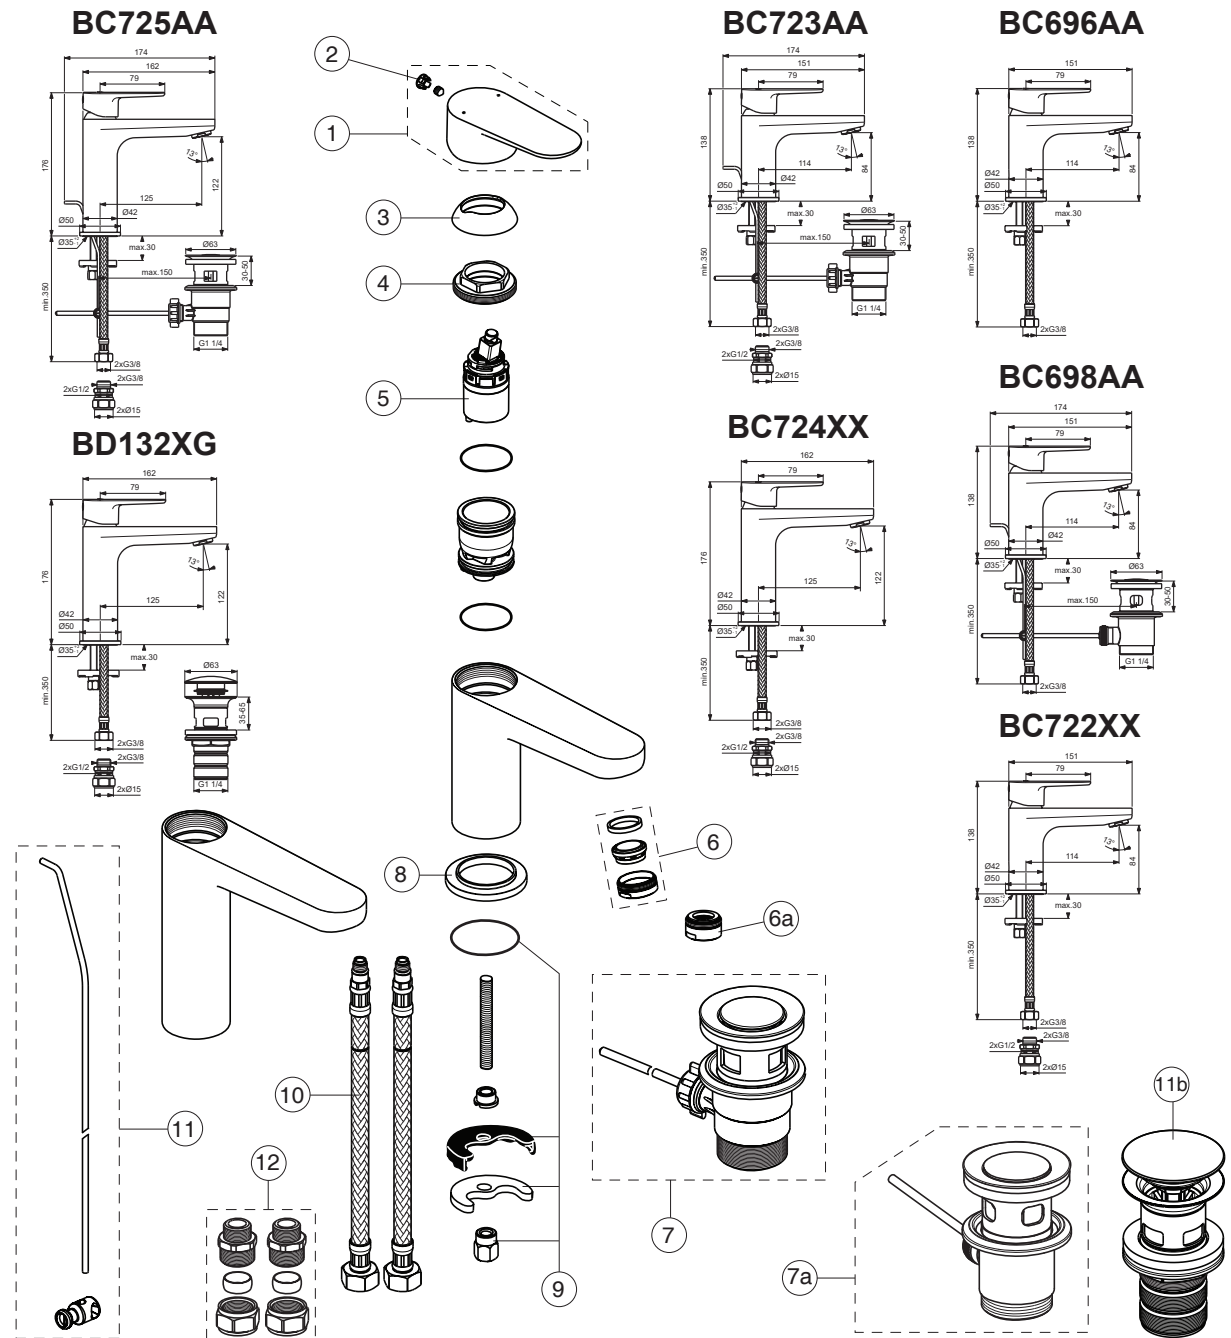

Produced from: June 2022

CERAFINE MODEL O

Ideal Standard

For XX=Coverage-Designate:
AA=chrome, XG=silk black

For Instance:
B961644AA for chrome

Pos.	Signify	Spare parts-Nr.	Quantity	Pos.	Signify	Spare parts-Nr.	Quantity
1	Lever ,w/logo-compl.	B961644XX	1 Set	11	Pop up waste-compl.	B960900AA	1 Set
2	Cap decorative	B964696NU	1 Pcs.	12	Connector G3/8,Ø15-set	B960845NU	1 Set
3	Cap	A861080XX	1 Pcs.				
4	Screw M38x1.5	B961645NU	1 Pcs.				
5	Cartridge Ø28mm	A861397NU	1 Pcs.				
6	Perlator M24x1-A / 5l/min	B961383XX	1 Pcs.				
6a	Nozzle	A961625XX*	1 Pcs.				
7	Pop-up waste-plastic	B964550AA	1 Set				
7a	Pop-up drain ass.	A962991XX	1 Set				
7b	Click waste	E1482XX	1 Set				
8	Rosette decorative	B960712XX	1 Pcs.				
9	Connecting set	B964702NU	1 Set				
10	Flex pexhose G3/8 M8x1/L500	A962005NU	1 Pcs.				

*(for BC722XX;BC723AA;BC724XX;BC725AA;BD132XG)

Produced from: Nov.2020

CERAFINE MODEL O

Ideal Standard

For XX=Coverage-Designate:
AA=chrome, XG=silk black

For Instance:
B961644AA for chrome

Pos.	Signify	Spare parts-Nr.	Quantity	Pos.	Signify	Spare parts-Nr.	Quantity
1	Lever ,w/logo-compl.	B961644XX	1 Set	12	Rosette decorative	B960712XX	1 Pcs.
2	Screw M5x6		1 Pcs.	13	Connecting set	B964702NU	1 Pcs.
3	Cap decorative	B964696NU	1 Pcs.	14	Flex pexhose G3/8 M8x1/L500	A962005NU	1 Pcs.
4	Cap	A861080XX	1 Pcs.	15	Pop up waste-compl.	B961384AA	1 Pcs.
5	Screw M38x1.5	B961645NU	1 Pcs.	16	Pop up waste shackle		1 Pcs.
6	Cartridge Ø28mm	A861397NU	1 Pcs.	17	Connector G3/8,Ø15-set	B960845NU	1 Set
7	O-Ring Ø30x2		2 Pcs.				
8	Manifold		1 Pcs.				
9;9a	Body basin		1 Pcs.				
10	Perlator M24x1-A / 5l/min	B961383XX	1 Pcs.				
10a	Nozzle	A961625XX*	1 Pcs.				
11	Pop-up waste-plastic	B964550AA	1 Set				
11a	Pop-up drain ass.	A962991XX	1 Set				
11b	Click waste	E1482XX	1 Set				

*(for BC722XX;BC723AA;BC724XX;BC725AA;BD132XG)