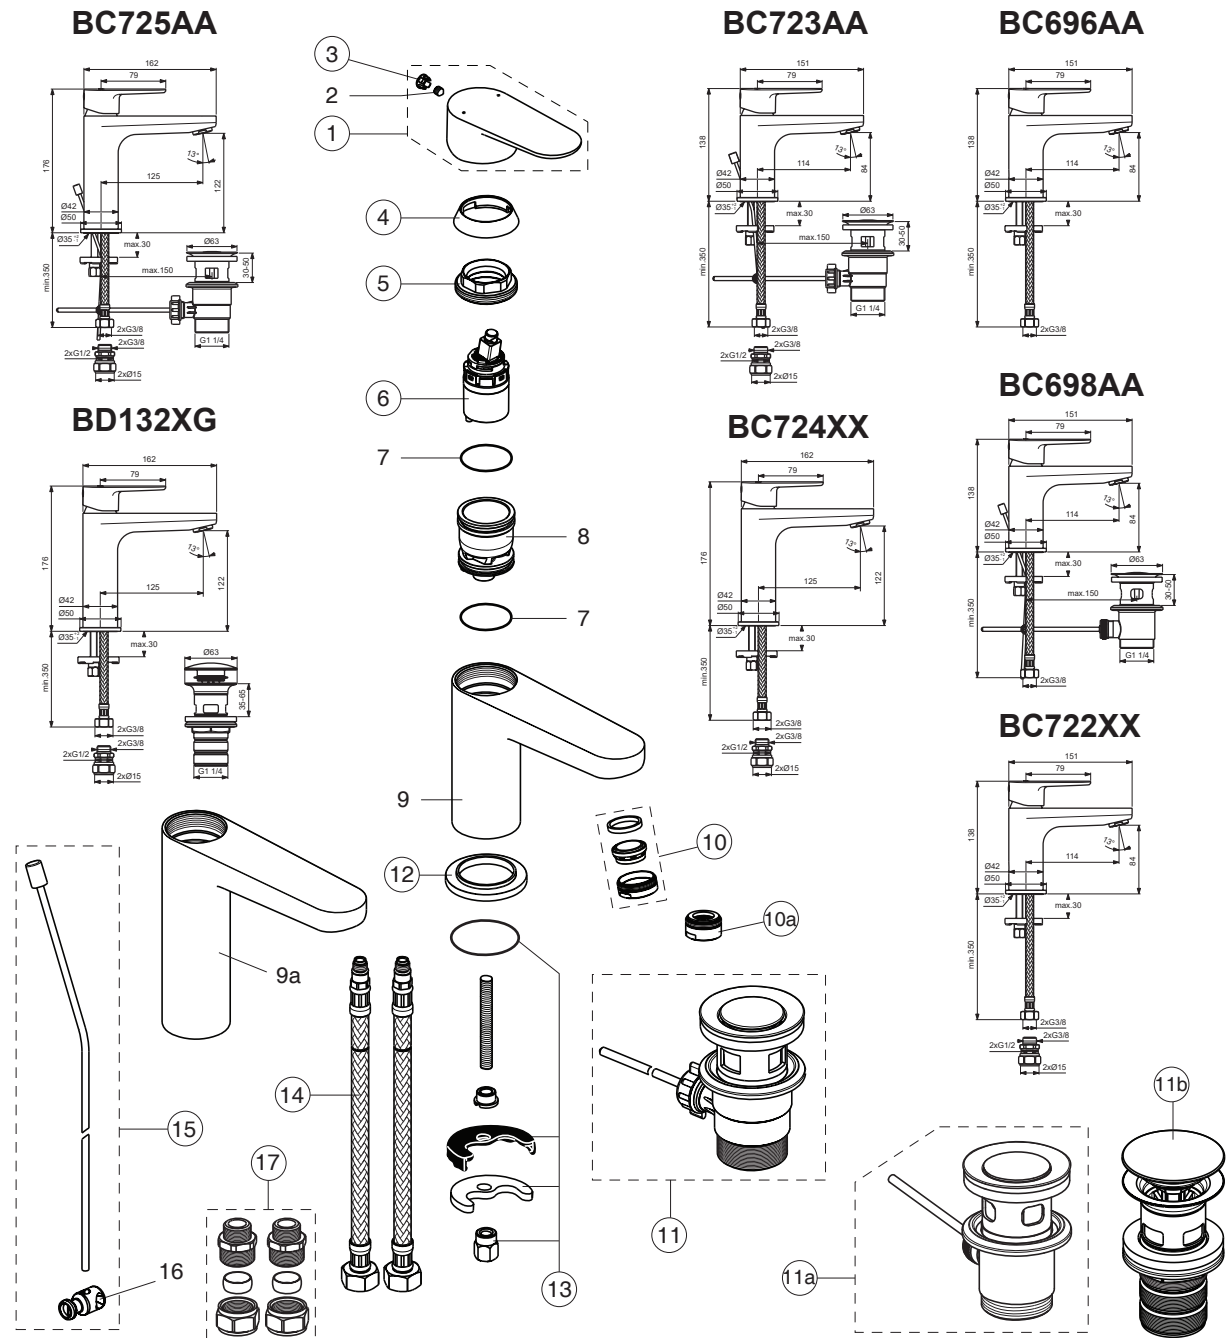

Produced from: June 2022

CERAFINE MODEL O

Ideal Standard

For XX=Coverage-Designate:
AA=chrome, XG=silk black

For Instance:
B961644AA for chrome

Pos.	Signify	Spare parts-Nr.	Quantity	Pos.	Signify	Spare parts-Nr.	Quantity
1	Lever ,w/logo-compl.	B961644XX	1 Set	11	Pop up waste-compl.	B960900AA	1 Set
2	Cap decorative	B964696NU	1 Pcs.	12	Connector G3/8,Ø15-set	B960845NU	1 Set
3	Cap	A861080XX	1 Pcs.				
4	Screw M38x1.5	B961645NU	1 Pcs.				
5	Cartridge Ø28mm	A861397NU	1 Pcs.				
6	Perlator M24x1-A / 5l/min	B961383XX	1 Pcs.				
6a	Nozzle	A961625XX*	1 Pcs.				
7	Pop-up waste-plastic	B964550AA	1 Set				
7a	Pop-up drain ass.	A962991XX	1 Set				
7b	Click waste	E1482XX	1 Set				
8	Rosette decorative	B960712XX	1 Pcs.				
9	Connecting set	B964702NU	1 Set				
10	Flex pexhose G3/8 M8x1/L500	A962005NU	1 Pcs.				

*(for BC722XX;BC723AA;BC724XX;BC725AA;BD132XG)

Produced from: Nov.2020

CERAFINE MODEL O

Ideal Standard

For XX=Coverage-Designate:
AA=chrome, XG=silk black

For Instance:
B961644AA for chrome

Pos.	Signify	Spare parts-Nr.	Quantity	Pos.	Signify	Spare parts-Nr.	Quantity
1	Lever ,w/logo-compl.	B961644XX	1 Set	12	Rosette decorative	B960712XX	1 Pcs.
2	Screw M5x6		1 Pcs.	13	Connecting set	B964702NU	1 Pcs.
3	Cap decorative	B964696NU	1 Pcs.	14	Flex pexhose G3/8 M8x1/L500	A962005NU	1 Pcs.
4	Cap	A861080XX	1 Pcs.	15	Pop up waste-compl.	B961384AA	1 Pcs.
5	Screw M38x1.5	B961645NU	1 Pcs.	16	Pop up waste shackle		1 Pcs.
6	Cartridge Ø28mm	A861397NU	1 Pcs.	17	Connector G3/8,Ø15-set	B960845NU	1 Set
7	O-Ring Ø30x2		2 Pcs.				
8	Manifold		1 Pcs.				
9;9a	Body basin		1 Pcs.				
10	Perlator M24x1-A / 5l/min	B961383XX	1 Pcs.				
10a	Nozzle	A961625XX*	1 Pcs.				
11	Pop-up waste-plastic	B964550AA	1 Set				
11a	Pop-up drain ass.	A962991XX	1 Set				
11b	Click waste	E1482XX	1 Set				

*(for BC722XX;BC723AA;BC724XX;BC725AA;BD132XG)