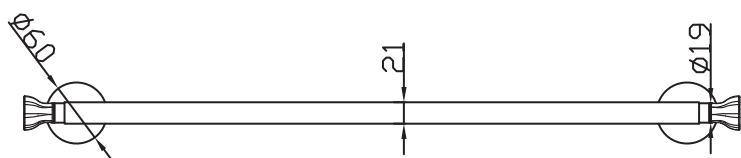

JEE-O bloom shelf

Article code:

601-0086

Material:

● PVD coated gun metal
Stainless Steel r304

Cleaning instructions:

download JEE-O shower and taps manual
on our website: www.jee-o.com

Dimension package:

L 73 x B 17 x H 7.5 cm

Total weight:

1.78 kg

Package weight:

0.21 kg

2 year warranty