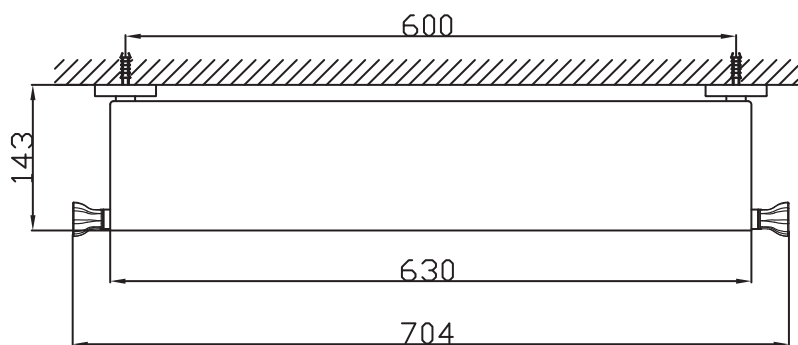

JEE-O bloom shelf

Article code:

601-0086

Material:

● PVD coated gun metal
Stainless Steel r304

Cleaning instructions:

download JEE-O shower and taps manual
on our website: www.jee-o.com

Dimension package:

L 73 x B 17 x H 7.5 cm

Total weight:

1.78 kg

Package weight:

0.21 kg

2 year warranty