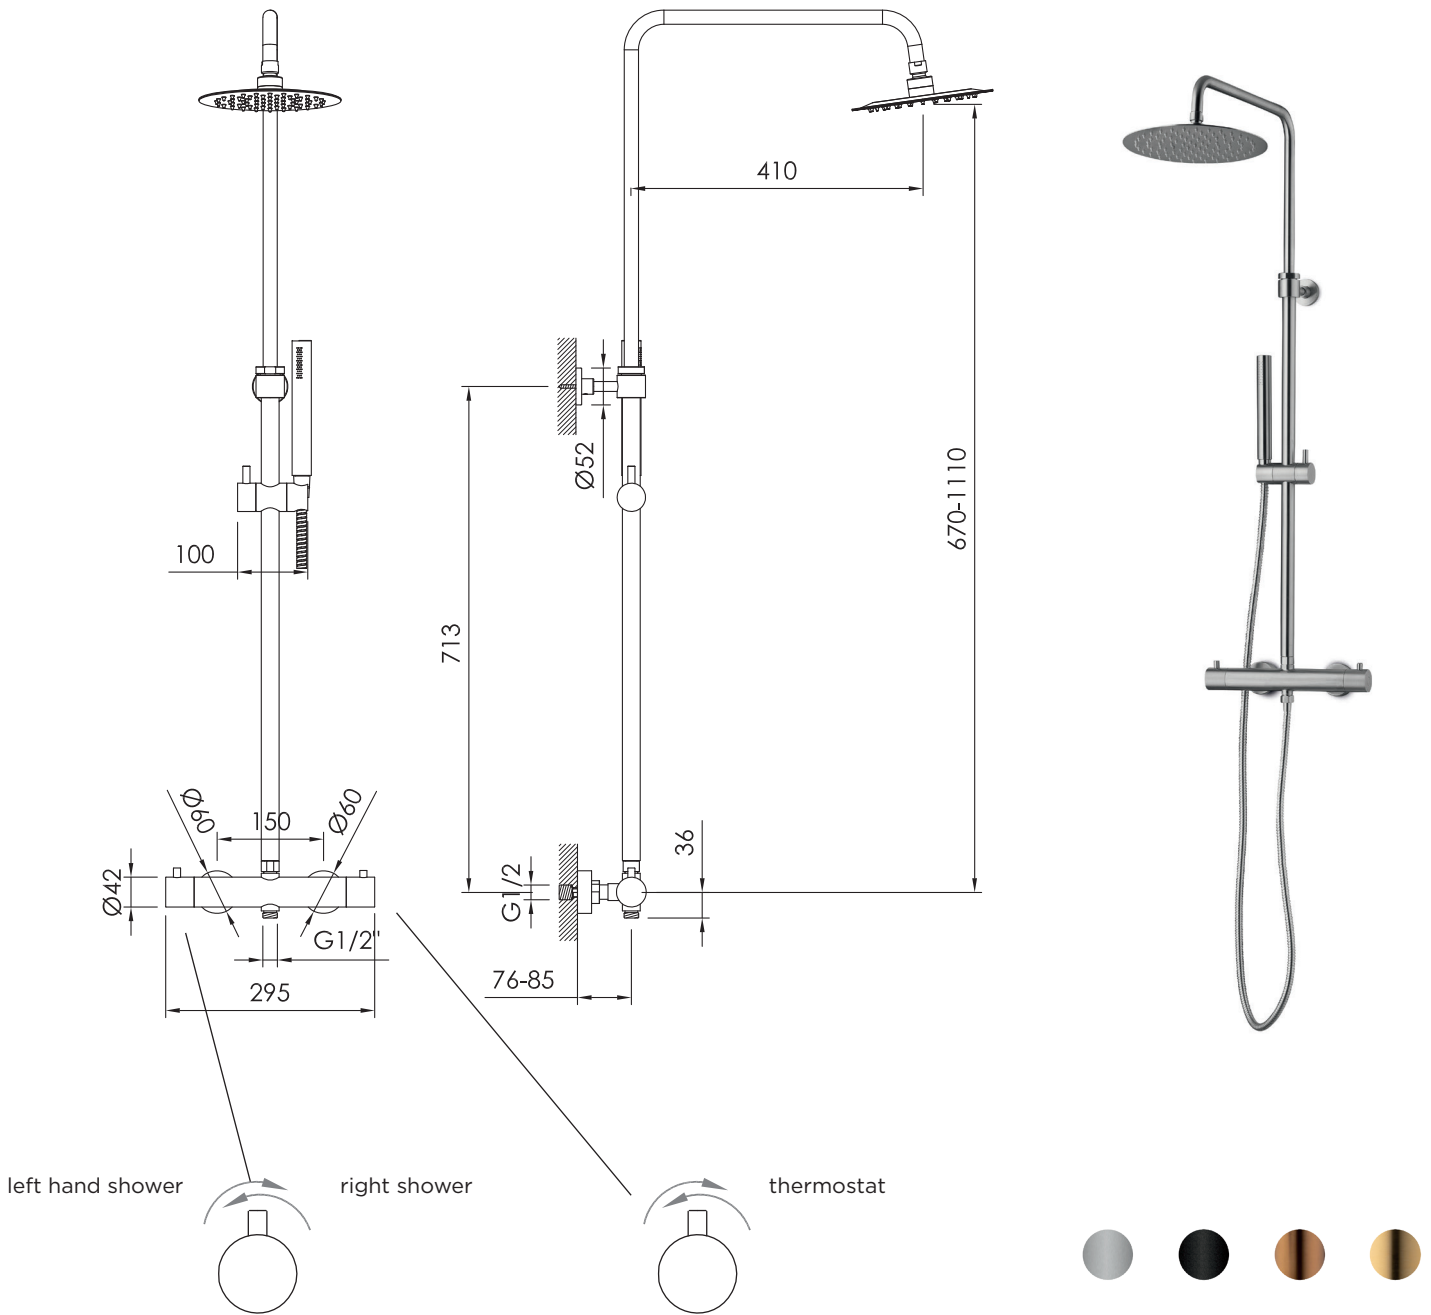

# JEE-O slimline wall shower mixer set

Article code:

800-6610

● Brushed

800-6613

● Structured black

800-6614

● PVD coated bronze

800-6615

● PVD coated matt gold

Material:

Stainless Steel r304

Cleaning instructions:

download JEE-O shower and taps manual on our website: [www.jee-o.com](http://www.jee-o.com)

Cartridges:

Vernet mixing mechanism (thermostatic), item code 005-0501 and Fluhs ceramic diverter mechanism, item code 005-0601

Flow at water of 38°C / 100,4°F:

11l p/m at 3bar pressure

Connection:

2 x G 1/2" (ø15mm / 0.6")

Thread:

British Standard Pipe (BSP)

Dimension package:

L 83 x W 46 x H 13 cm

Total weight:

6.8 kg

Package weight:

1.6 kg

7 year warranty - The general conditions can be found on our website: [www.jee-o.com/downloads](http://www.jee-o.com/downloads)

Approval:

JEE-O slimline wall shower mixer set specifications | August 2021