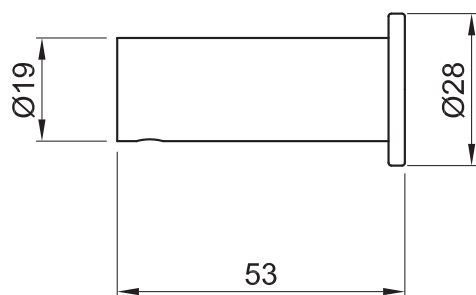

JEE-O slimline robe hook

Article code:

801-0100

● Brushed

801-0103

● Structured black

801-0104

● PVD coated bronze

801-0105

● PVD coated matt gold

Material:

Stainless Steel r304

Cleaning instructions:

download JEE-O shower and taps manual on our website: www.jee-o.com

Dimension package:

L 8.5 x W 5.5 x H 3.5 cm