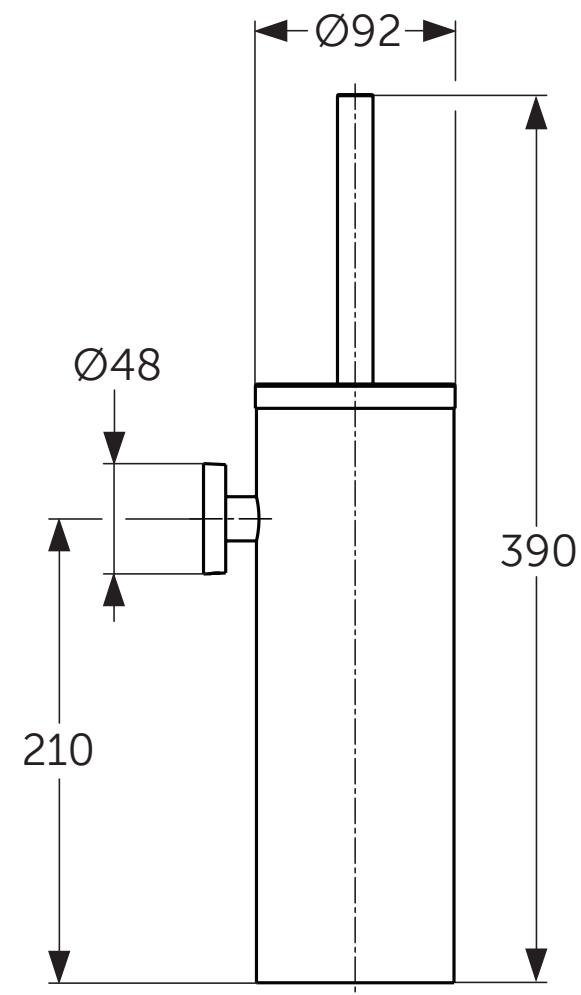

Ideal Standard

IOM

A 9128 MY

1115 / MTAc A9128

**Position**

1 = A 963 275 NU  
2 = A 963 259 AA

Ideal Standard International NV  
Corporate Village - Gent Building  
Da Vincilaan 2  
1935 Zaventem  
Belgium  
[www.idealstandardinternational.com](http://www.idealstandardinternational.com)