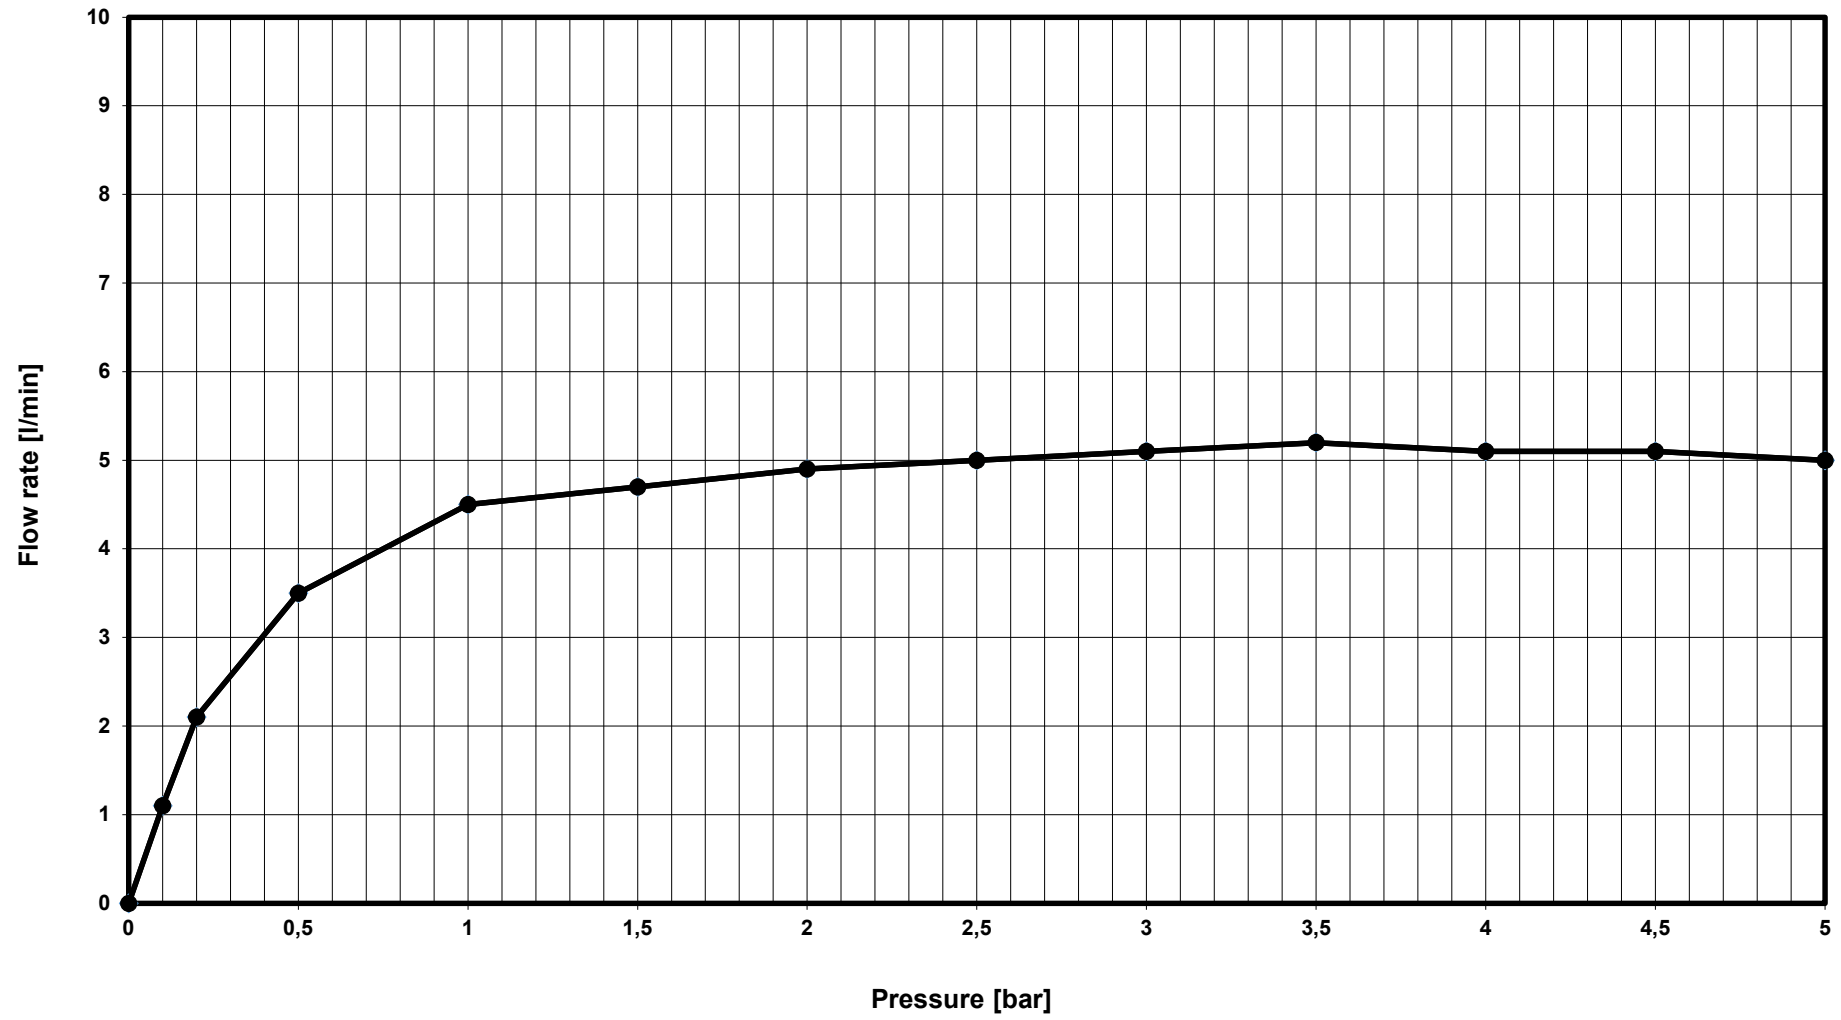

Ideal Standard

BD391AA CERABASE BSN MXR H60 CHR NO PUW, 5L

—●— Mixed water - series
—●— Mixed water - series