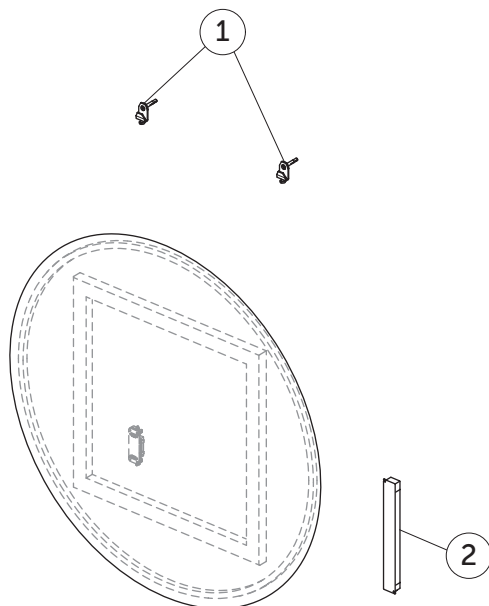

SPARE PARTS

Round Mirror 800

Item	Description	Colour/Finish	Code No.	Quantity
1	Wall fixing KIT Framed Mirrors		TV71367	10
2	Transformer SNP30 & IP blue connector *		TV89267	1

* Transformer type:
1. SNAPPY SNP30-24FP-1