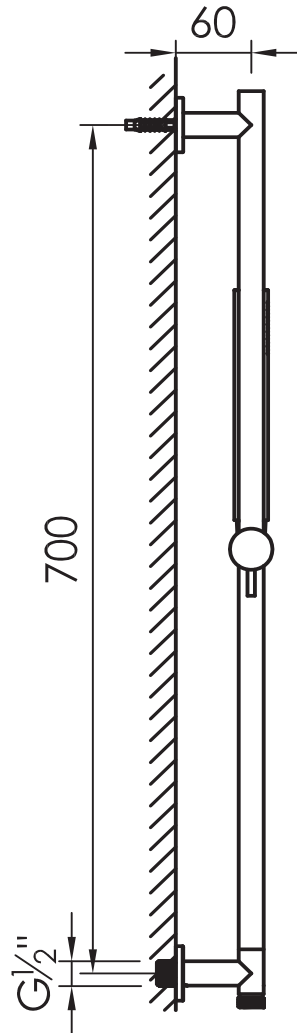

# JEE-O slimline wall shower bar

Article code:

800-6920

● Brushed

800-6923

● Structured black

800-6924

● PVD coated bronze

800-6925

● PVD coated matt gold

Material:

Stainless Steel r304

Cleaning instructions:

download JEE-O shower and taps manual on our website: [www.jee-o.com](http://www.jee-o.com)

Connection:

Thread:

2 x G  $\frac{1}{2}$ " (ø15mm / 0.6")  
British Standard Pipe (BSP)

Dimension package:

Total weight:

Package weight:

L 78 x W 19 x H 7 cm

2.2 kg

0.35 kg

7 year warranty - The general conditions can be found on our website: [www.jee-o.com/downloads](http://www.jee-o.com/downloads)