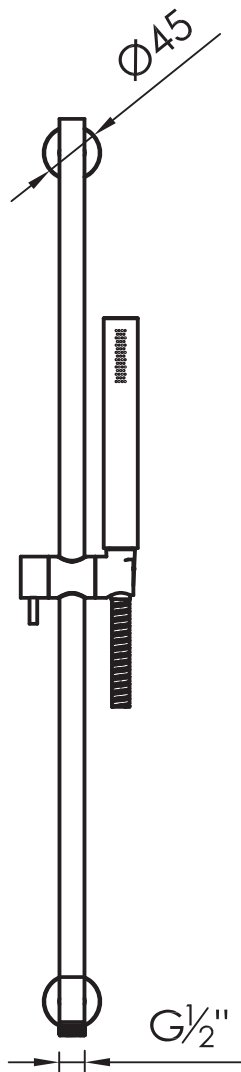

# JEE-O slimline wall shower bar

Article code:

800-6920

● Brushed

800-6923

● Structured black

800-6924

● PVD coated bronze

800-6925

● PVD coated matt gold

Material:

Stainless Steel r304

Cleaning instructions:

download JEE-O shower and taps manual on our website: [www.jee-o.com](http://www.jee-o.com)

Connection:

Thread:

2 x G  $\frac{1}{2}$ " (ø15mm / 0.6")  
British Standard Pipe (BSP)

Dimension package:

Total weight:

Package weight:

L 78 x W 19 x H 7 cm

2.2 kg

0.35 kg

7 year warranty - The general conditions can be found on our website: [www.jee-o.com/downloads](http://www.jee-o.com/downloads)