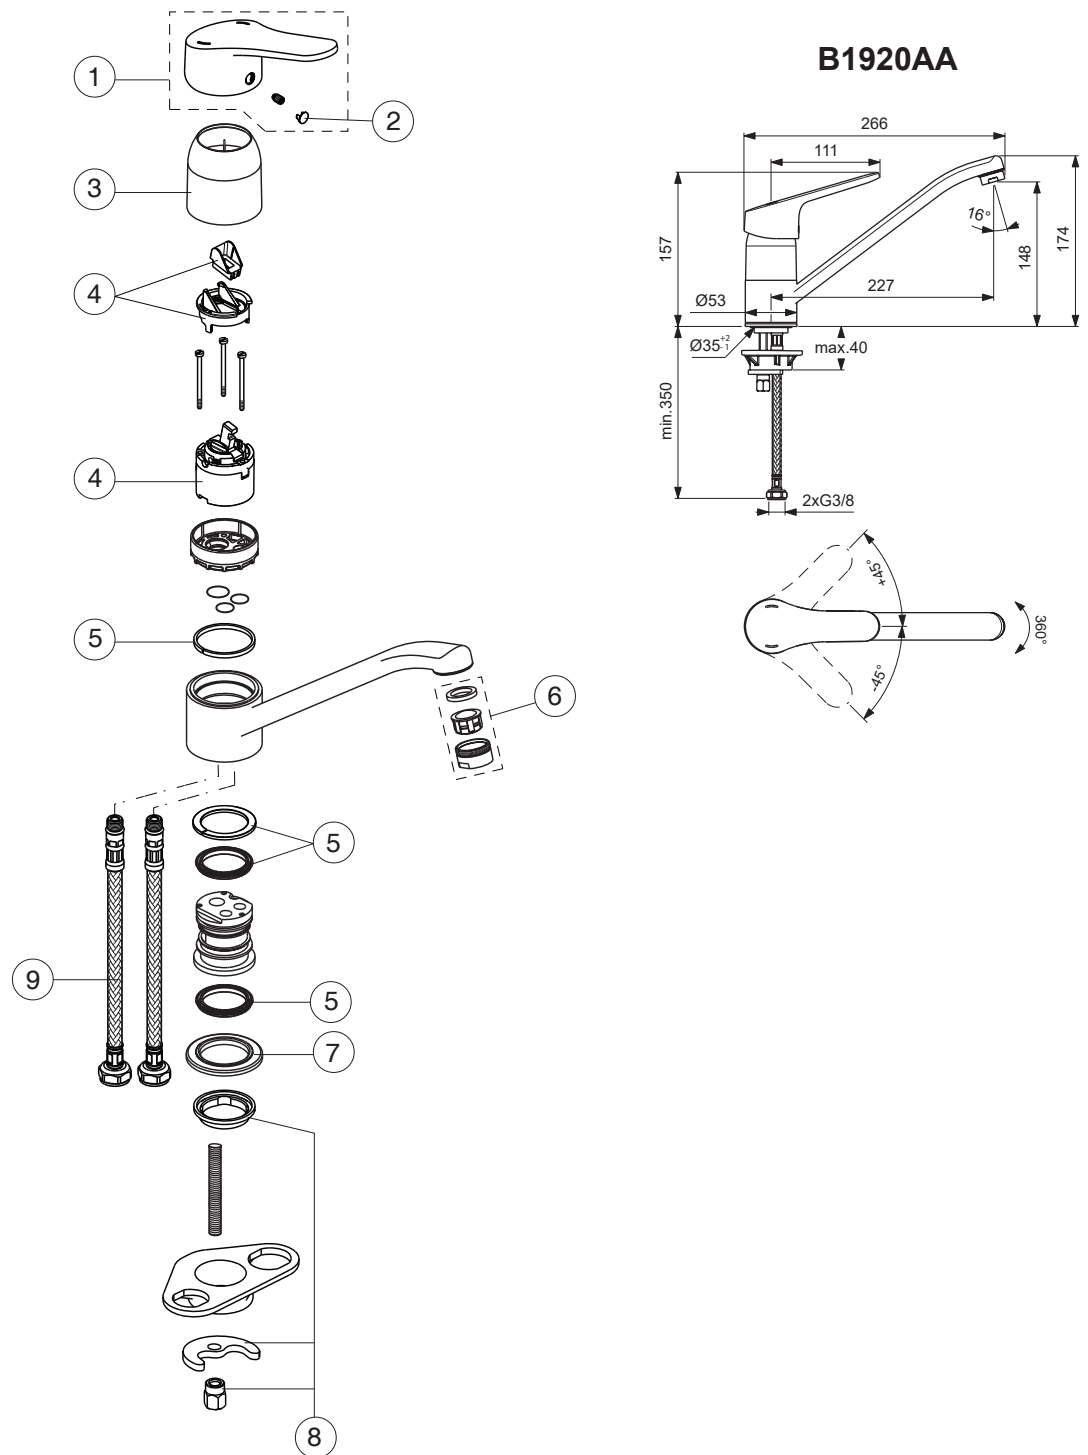

# CERAFORM

Pos.	Signify	Spare parts-Nr.	Quantity	Pos.	Signify	Spare parts-Nr.	Quantity
1	Lever,w/logo-set	B961425AA	1 Set				
2	Cap decorative	B960473AA	1 Pcs.				
3	Rosette	A964521AA	1 Set				
4	Cartridge Ø40mm high-flow	B960775NU	1 Set				
5	Sealing set	B960784NU	1 Set				
6	Casc.perlator M24x1-B	A960932AA	1 Pcs.				
7	Rosette decorative	B960881AA	1 Set				
8	Connecting set	A964520NU	1 Set				
9	Fl.pexhose G3/8,L445mm	B960535NU	1 Pcs.				