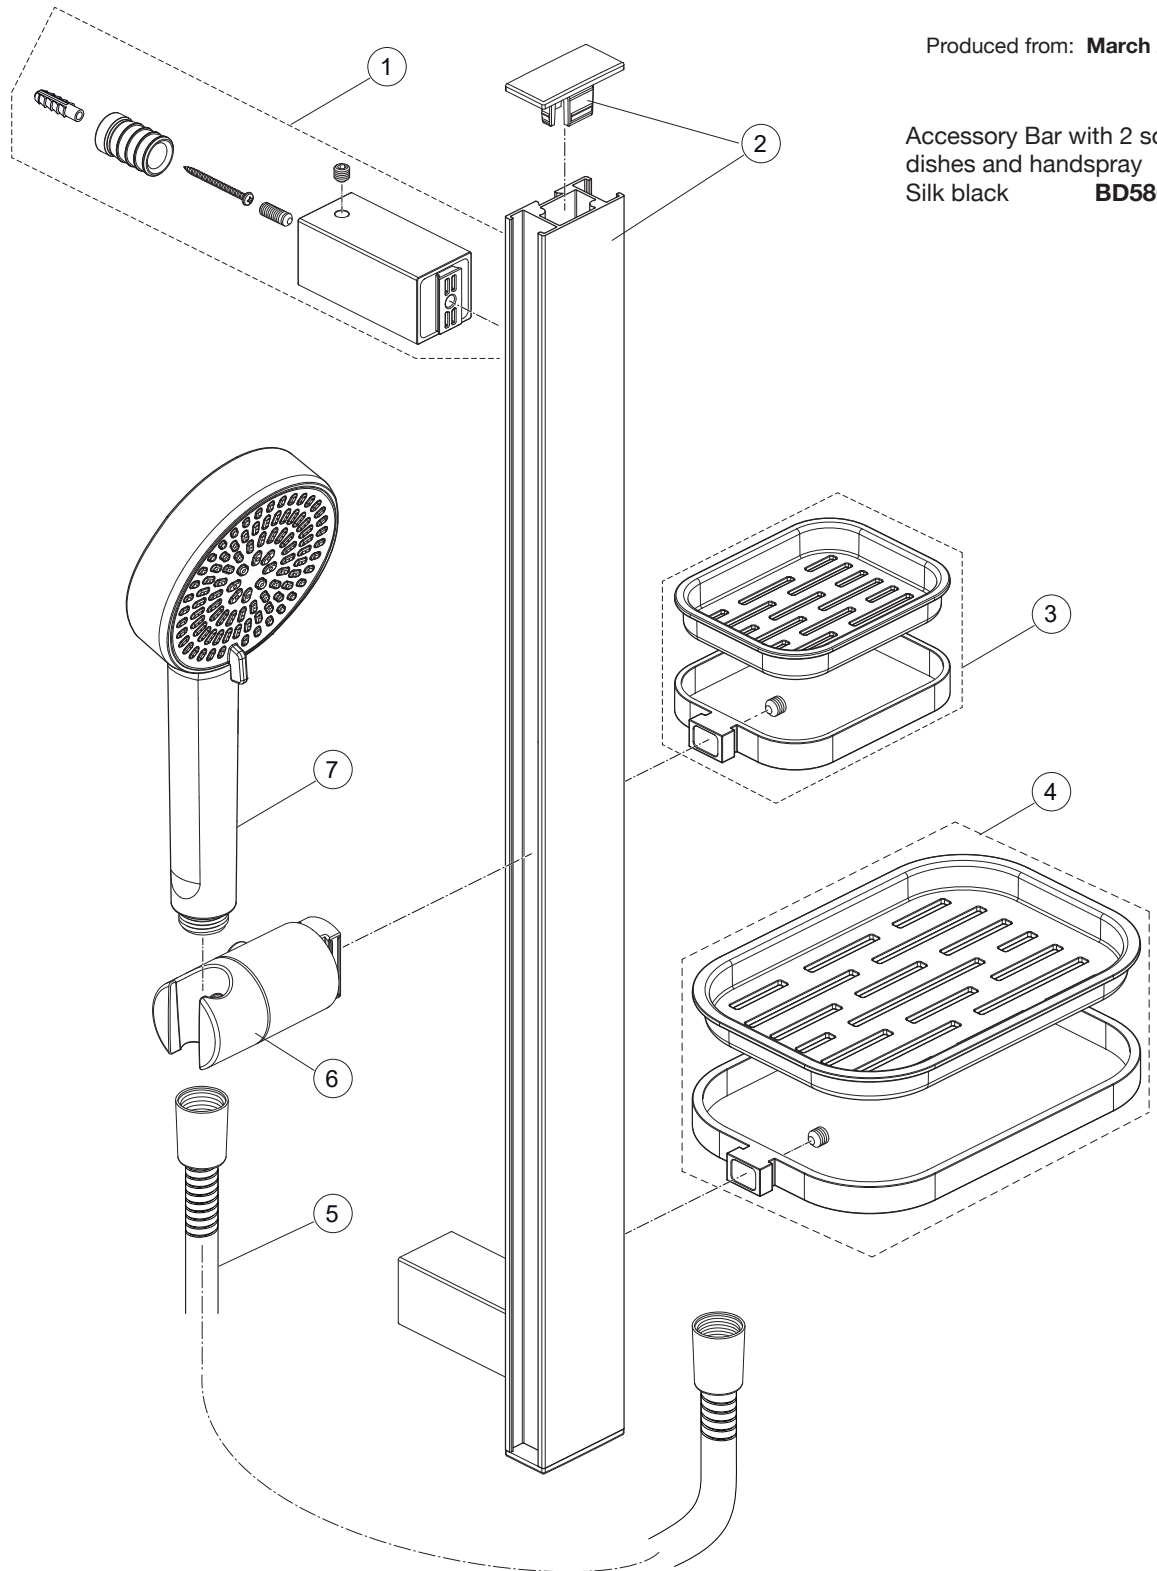

Produced from: **March 2023**

Accessory Bar with 2 soap dishes and handspray  
Silk black **BD586XG**

**Replace XX with the appropriate finish code**

Rose = RO Silver = SI Silk black = XG

**Example spare part order:**

**A 861 631 XG** in Silk black

Pos.	Description	Part-Number	Qty.	Pos.	Description	Part-Number	Qty.
1	Wall fixation complete	<b>A 861 630 XX</b>	1 Set				
2	Accessory bar with caps	<b>A 861 657 XX</b>	1 pcs				
3	Soap dish small	<b>A 861 632 XX</b>	1 Set				
4	Soap dish big	<b>A 861 631 XX</b>	1 Set				
5	Shower hose 1750 mm	<b>BE 175 XX</b>	1 pcs				
6	Slider & holder f. handshr	<b>A 861 629 XX</b>	1 Set				
7	Hand shower 2F	<b>BD 580 XX</b>	1 pcs				